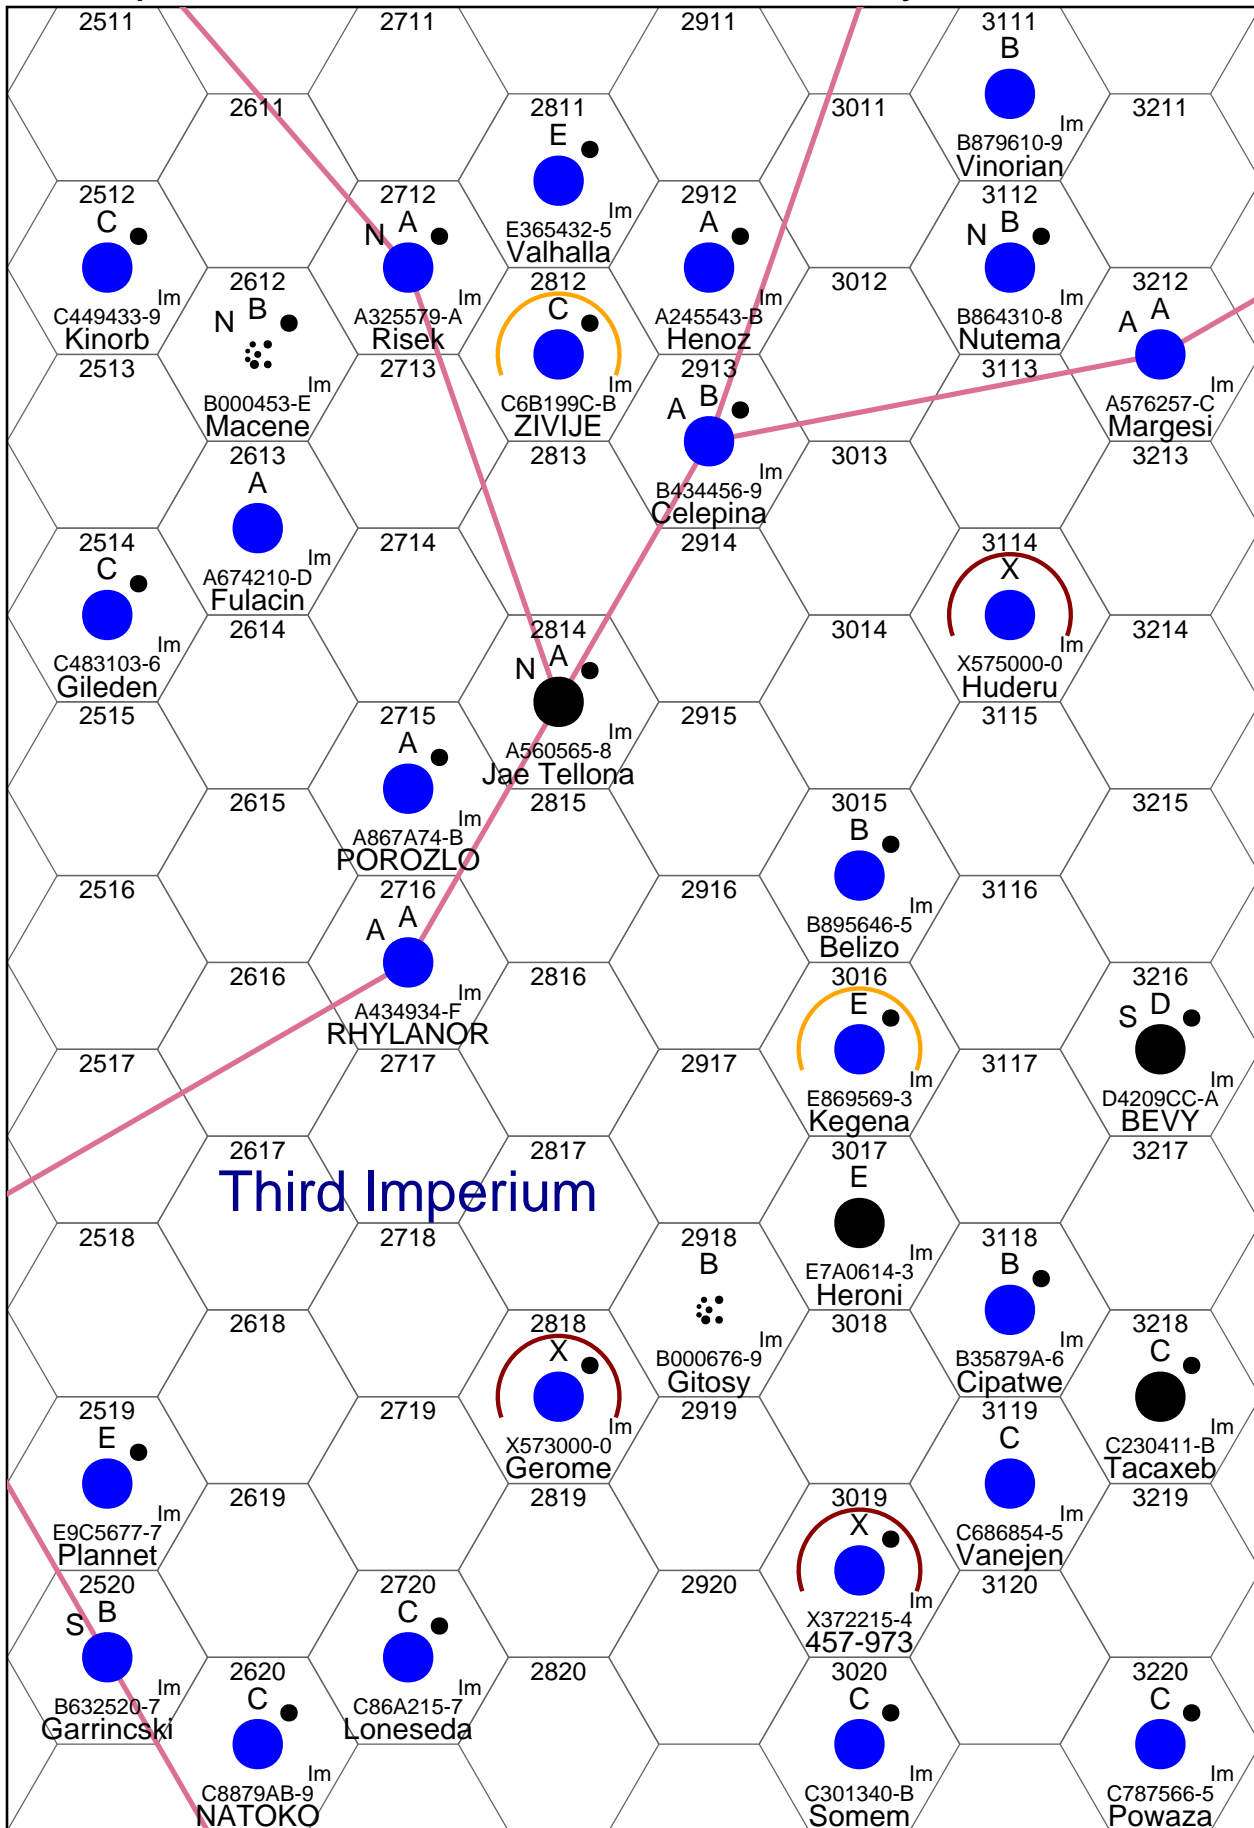

The Spinward Marches

Chronor Subsector

The Spinward Marches

Jewell Subsector

The Spinward Marches

Regina Subsector

The Spinward Marches

Aramis Subsector

The Spinward Marches

Querion Subsector

The Spinward Marches

Vilis Subsector

The Spinward Marches

Lanth Subsector

The Spinward Marches

Rhylanor Subsector

The Spinward Marches

Darrian Subsector

The Spinward Marches

Sword Worlds Subsector

The Spinward Marches

Lunion Subsector

The Spinward Marches

Mora Subsector

The Spinward Marches

Five Sisters Subsector

The Spinward Marches

District 268 Subsector

The Spinward Marches

Glisten Subsector

The Spinward Marches

Trin's Veil Subsector