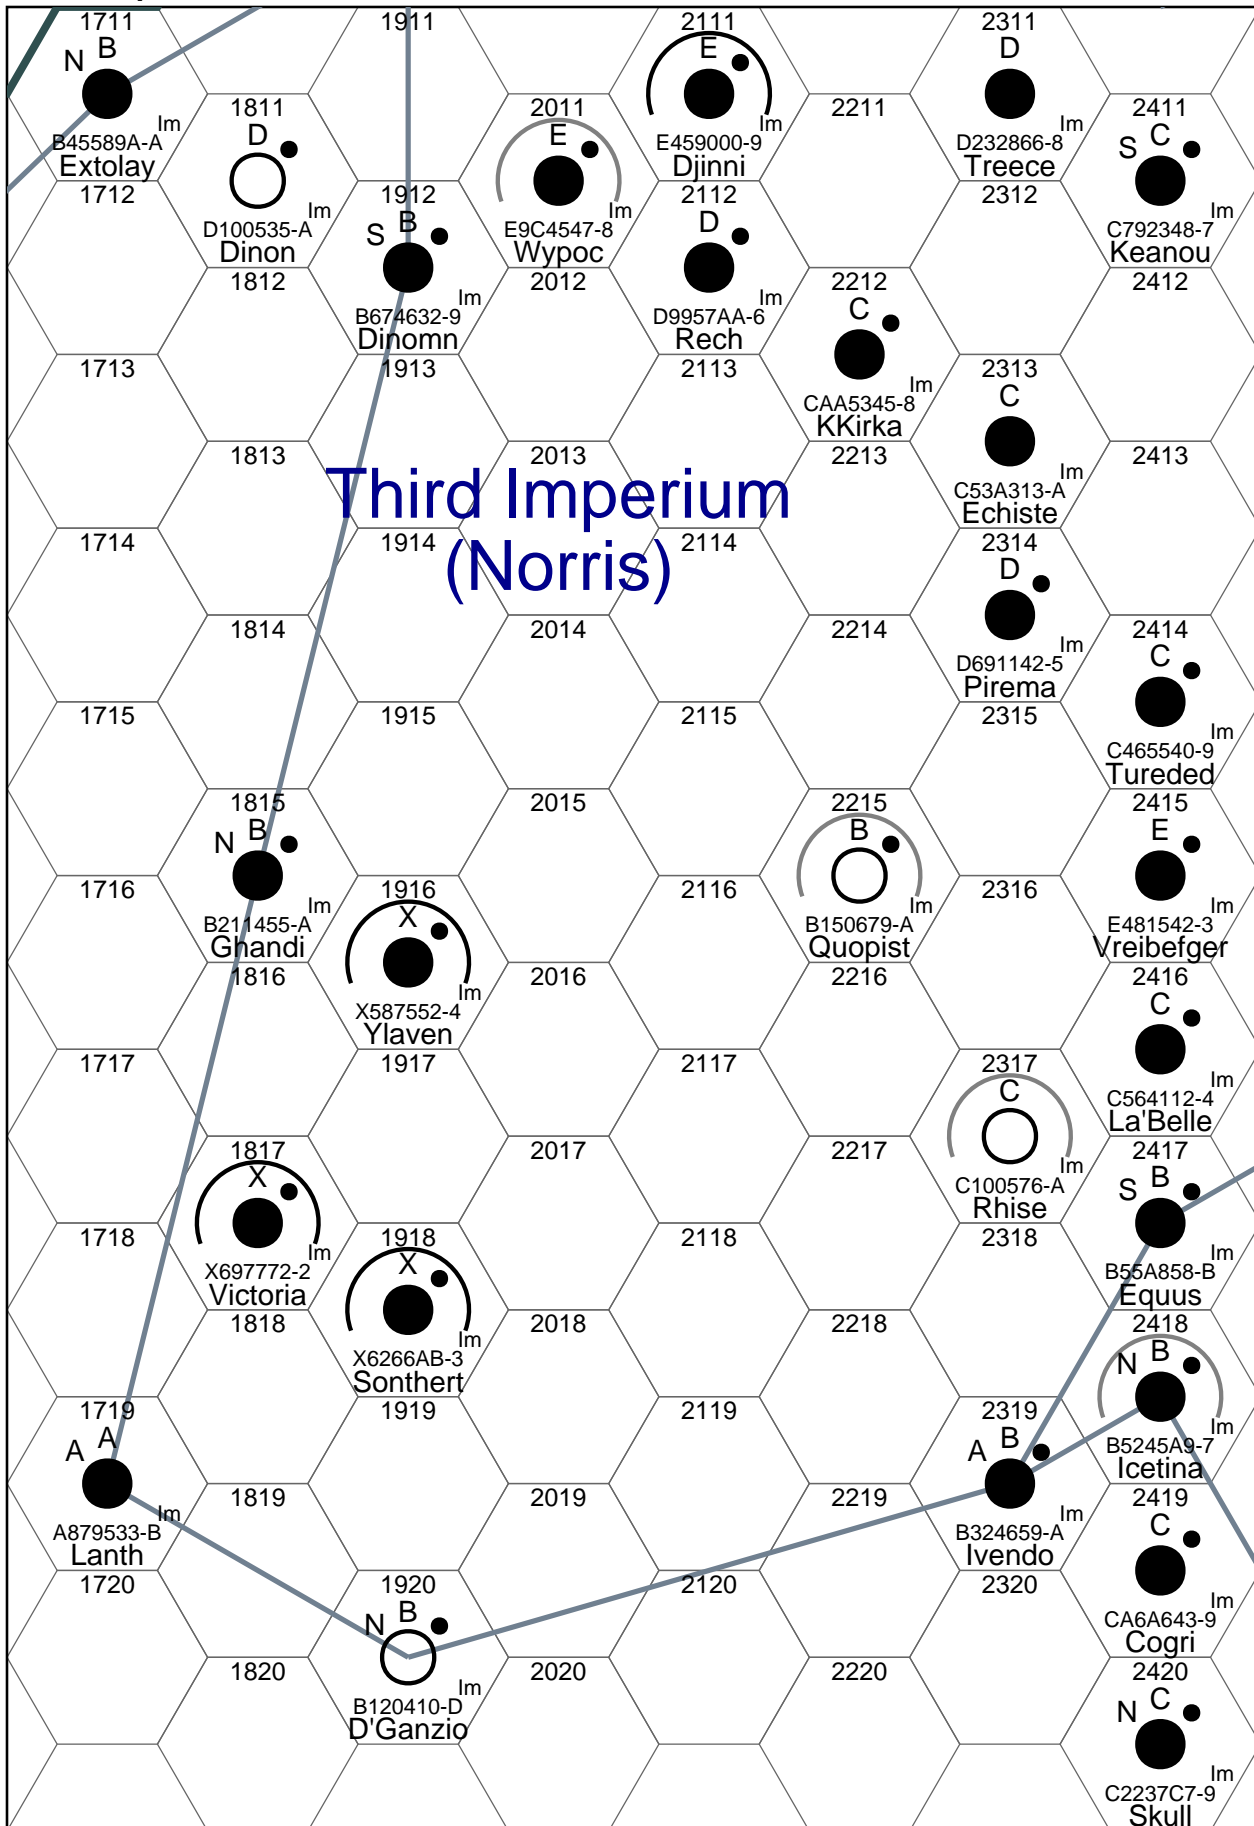

The Spinward Marches

Chronor Subsector

The Spinward Marches

Regina Subsector

The Spinward Marches

Aramis Subsector

The Spinward Marches

Querion Subsector

The Spinward Marches

Vilis Subsector

The Spinward Marches

Lanth Subsector

The Spinward Marches

Rhylanor Subsector

The Spinward Marches

Darrian Subsector

The Spinward Marches

Sword Worlds Subsector

The Spinward Marches

Lunion Subsector

The Spinward Marches

Mora Subsector

The Spinward Marches

Five Sisters Subsector

The Spinward Marches

District 268 Subsector

The Spinward Marches

Glisten Subsector

The Spinward Marches

Trin's Veil Subsector