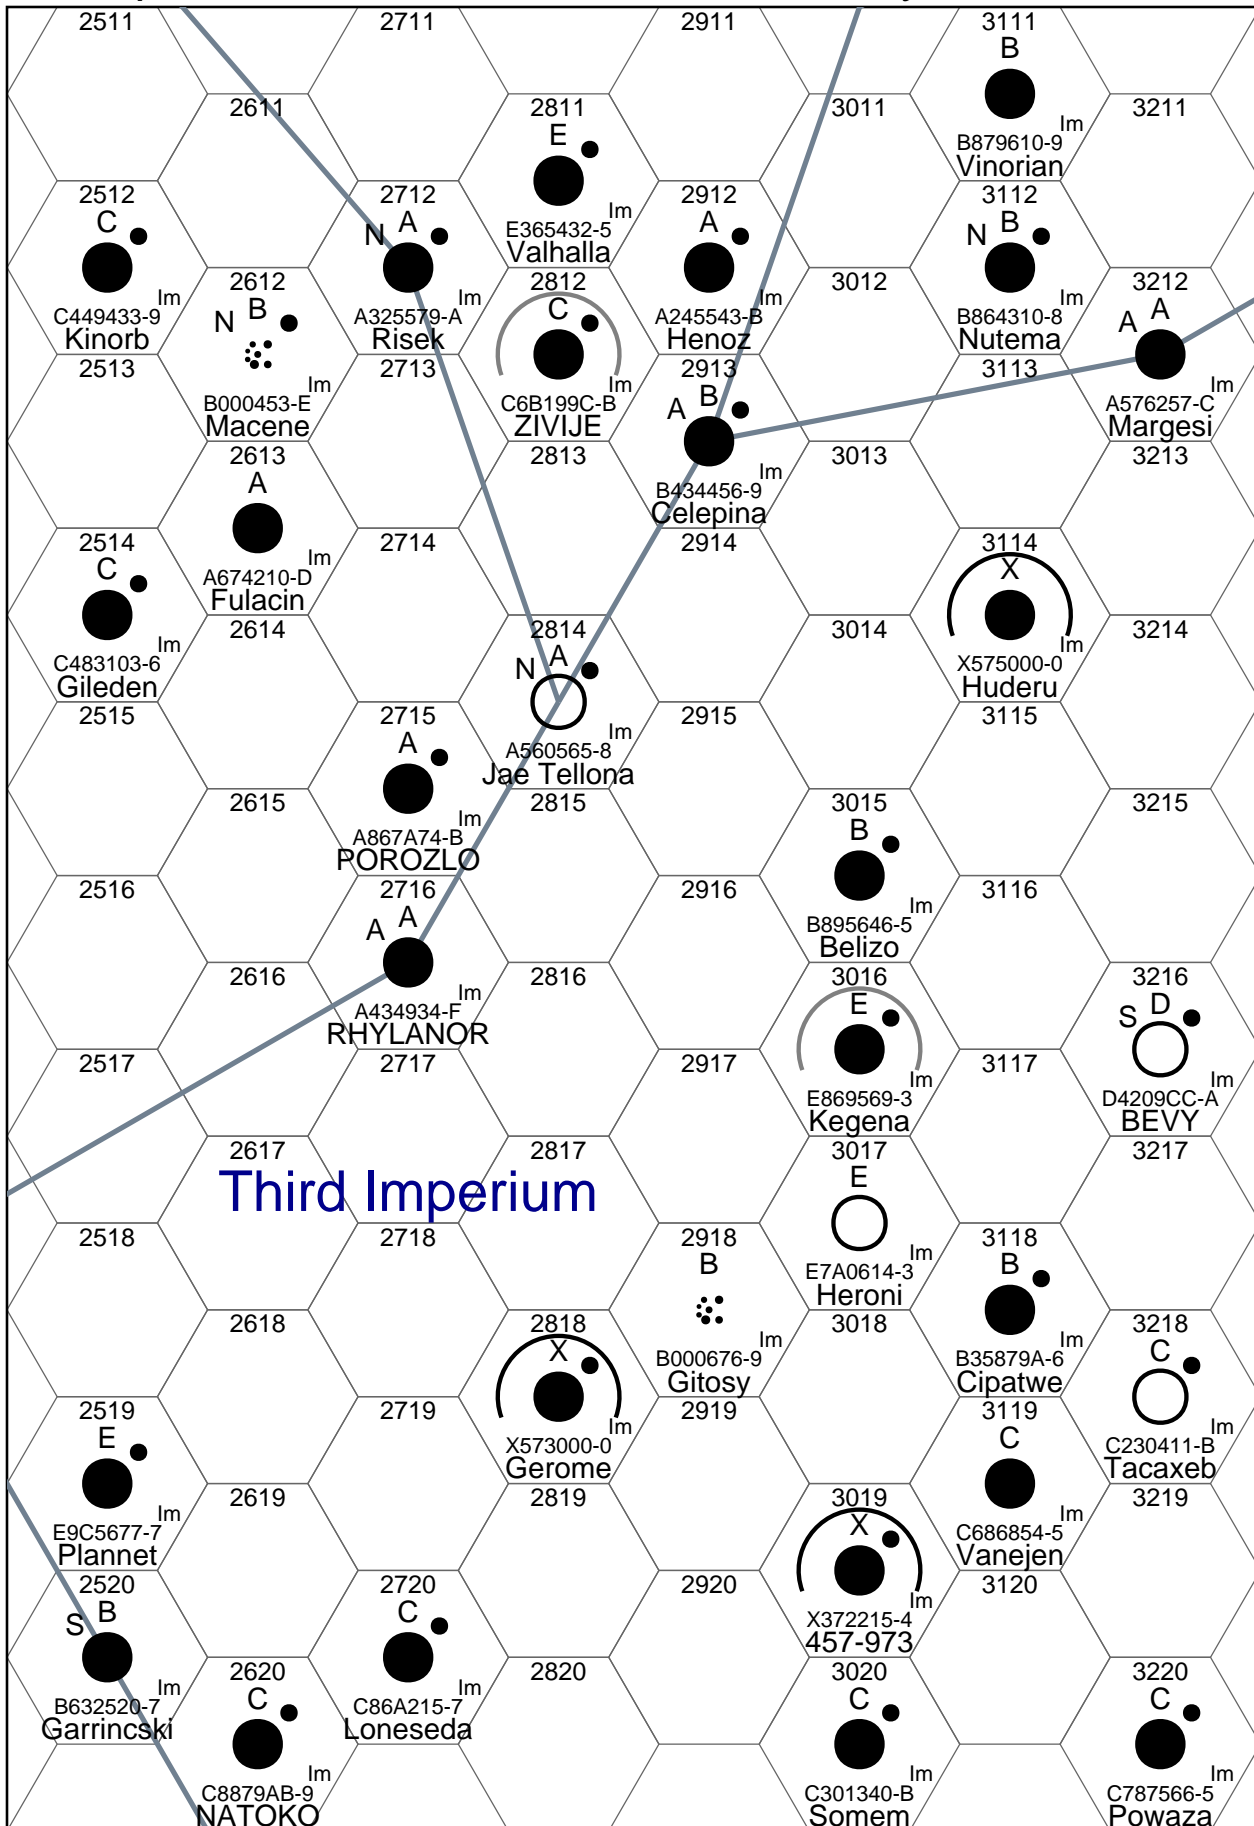

The Spinward Marches

Chronor Subsector

The Spinward Marches

Regina Subsector

The Spinward Marches

Aramis Subsector

The Spinward Marches

Querion Subsector

The Spinward Marches

Vilis Subsector

The Spinward Marches

Lanth Subsector

The Spinward Marches

Rhylanor Subsector

The Spinward Marches

Darrian Subsector

The Spinward Marches

Sword Worlds Subsector

The Spinward Marches

Lunion Subsector

The Spinward Marches

Mora Subsector

The Spinward Marches

Five Sisters Subsector

The Spinward Marches

District 268 Subsector

The Spinward Marches

Glisten Subsector

The Spinward Marches

Trin's Veil Subsector