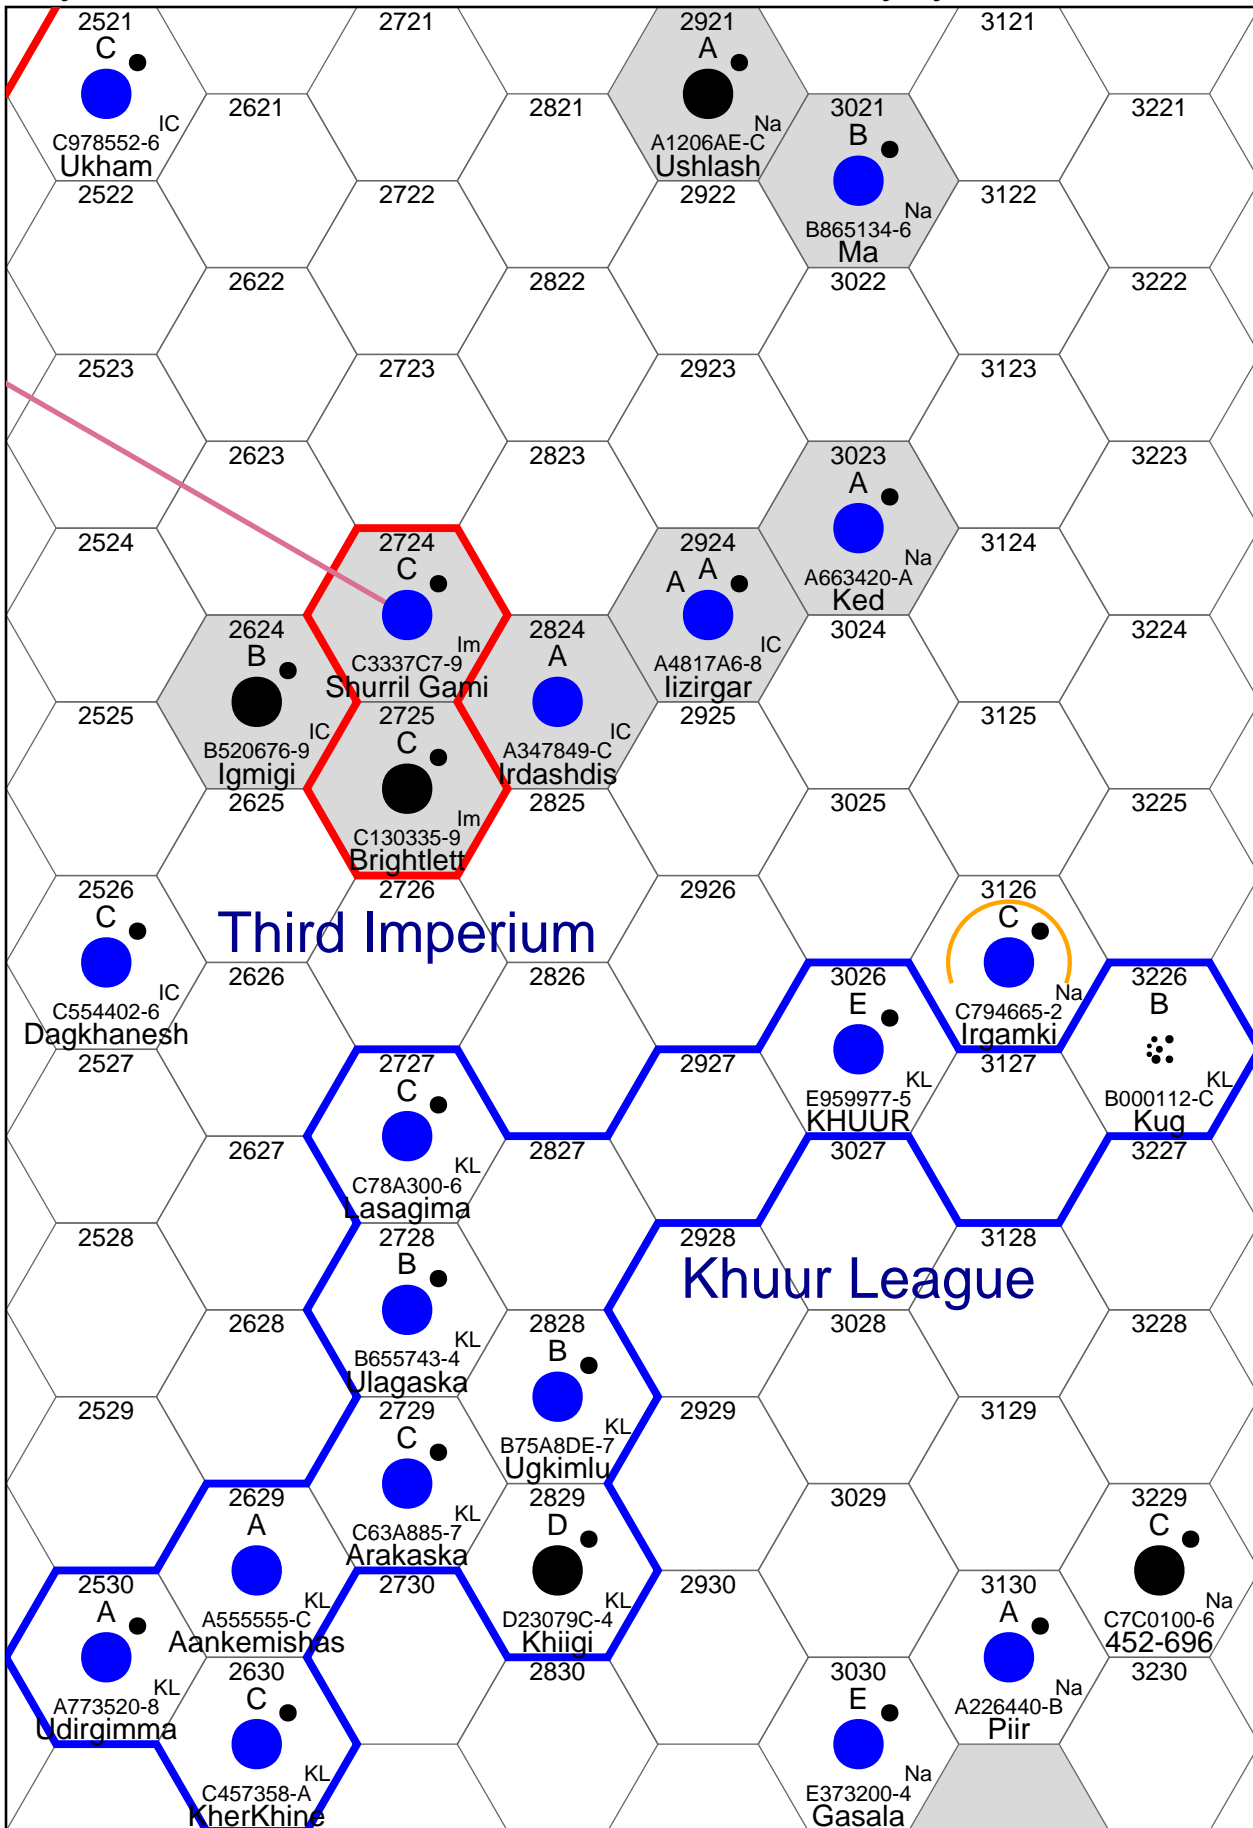

Ley Sector

Ikhnaton Subsector

Ley Sector

Nightmare Subsector

Ley Sector

Noir Deep Subsector

Ley Sector

Zagrathian Subsector

Ley Sector

Spearhead Subsector

Ley Sector

Guadix Drift Subsector

Ley Sector

Titanstorm Subsector

Ley Sector

Osiris Deep Subsector

Ley Sector

Highlord Subsector

Ley Sector

Matarishan Subsector

Ley Sector

Frontier Worlds Subsector

Ley Sector

Sydymic Subsector

Ley Sector

Satyressia Subsector

Ley Sector

Outraumer Subsector

Ley Sector

Diamond-Prince Subsector

Ley Sector

Outworld Subsector