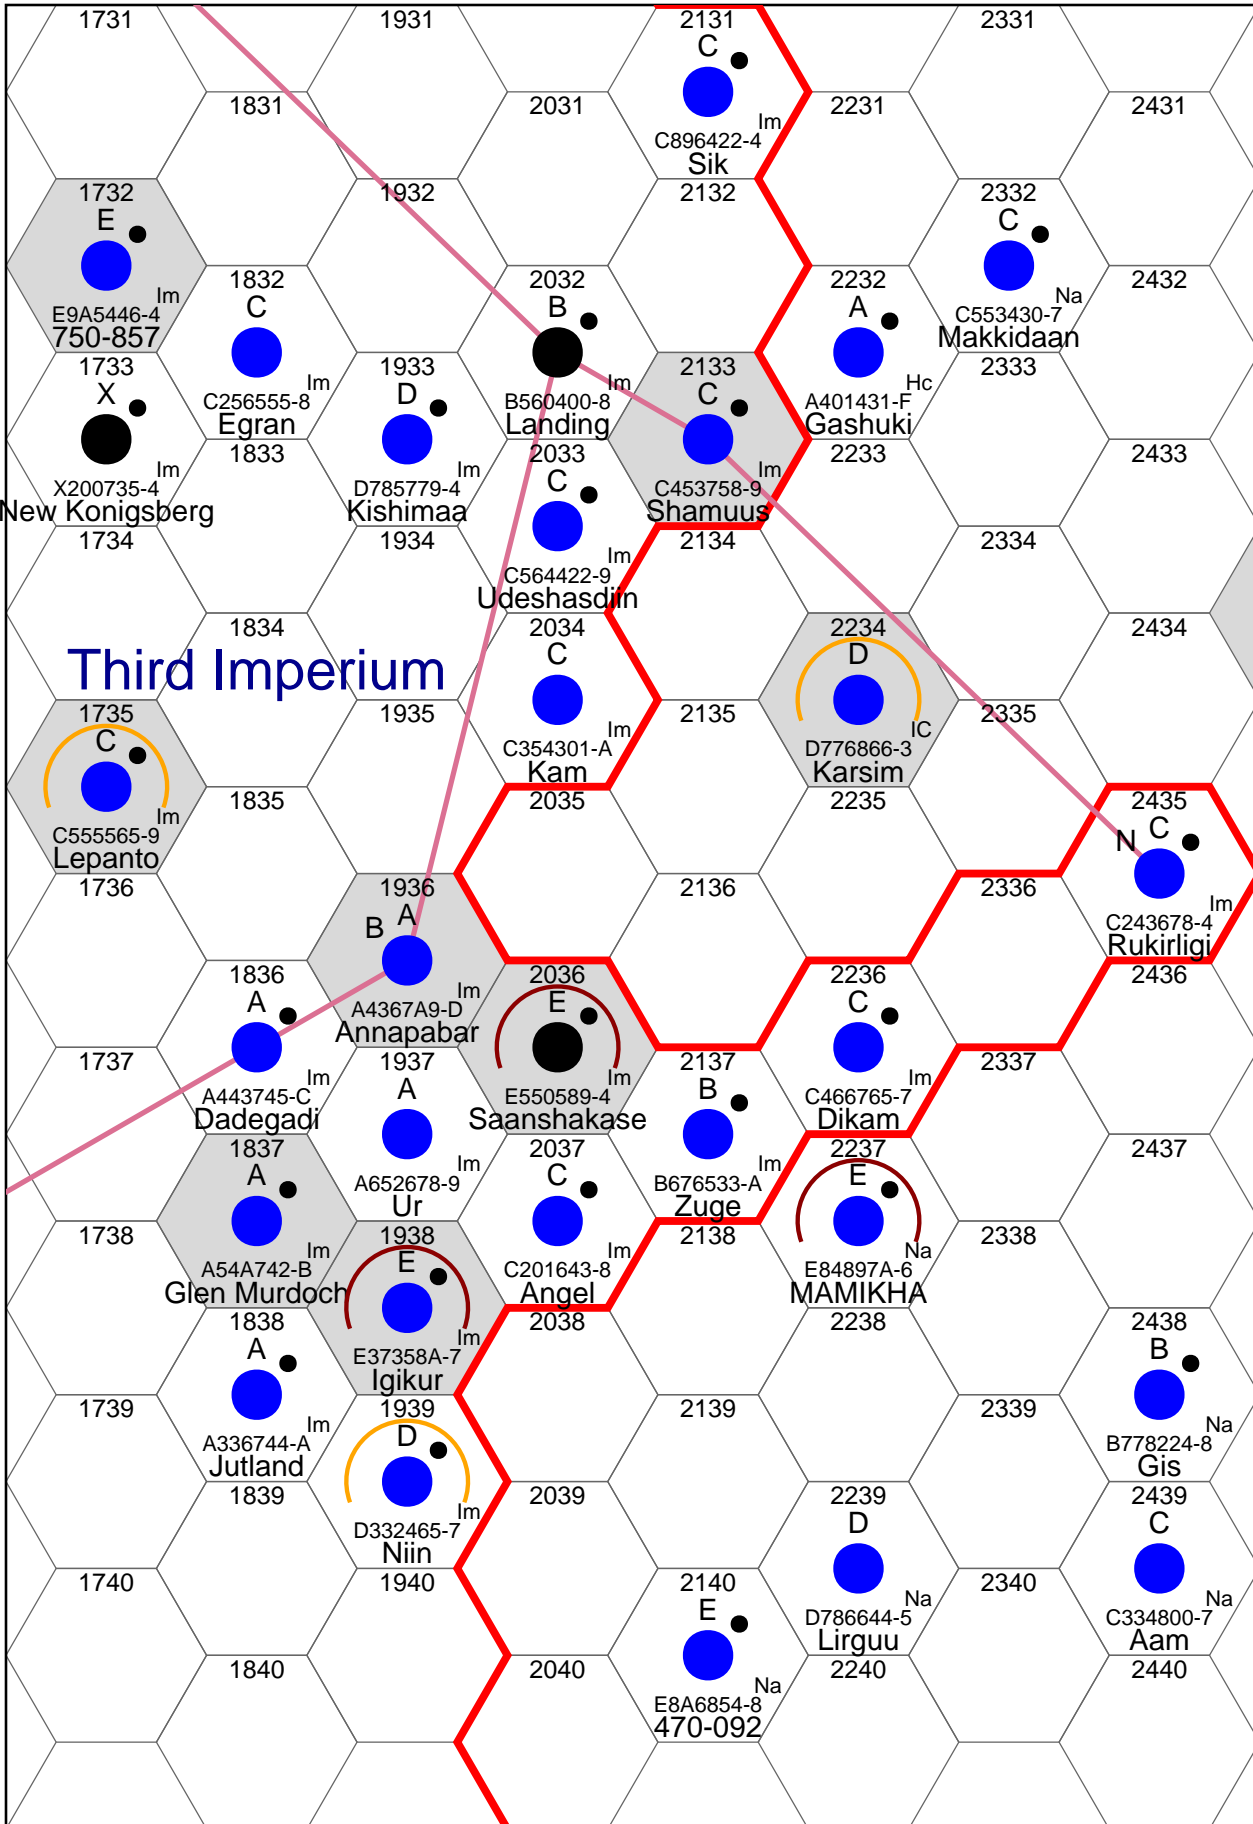

Ley Sector

Ikhnaton Subsector

Ley Sector

Nightmare Subsector

Ley Sector

Noir Deep Subsector

Ley Sector

Zagrathian Subsector

Ley Sector

Spearhead Subsector

Ley Sector

Guadix Drift Subsector

Ley Sector

Titanstorm Subsector

Ley Sector

Osiris Deep Subsector

Ley Sector

Highlord Subsector

Ley Sector

Matarishan Subsector

Ley Sector

Frontier Worlds Subsector

Ley Sector

Sydymic Subsector

Ley Sector

Satyressia Subsector

Ley Sector

Outraumer Subsector

Ley Sector

Diamond-Prince Subsector

Ley Sector

Outworld Subsector