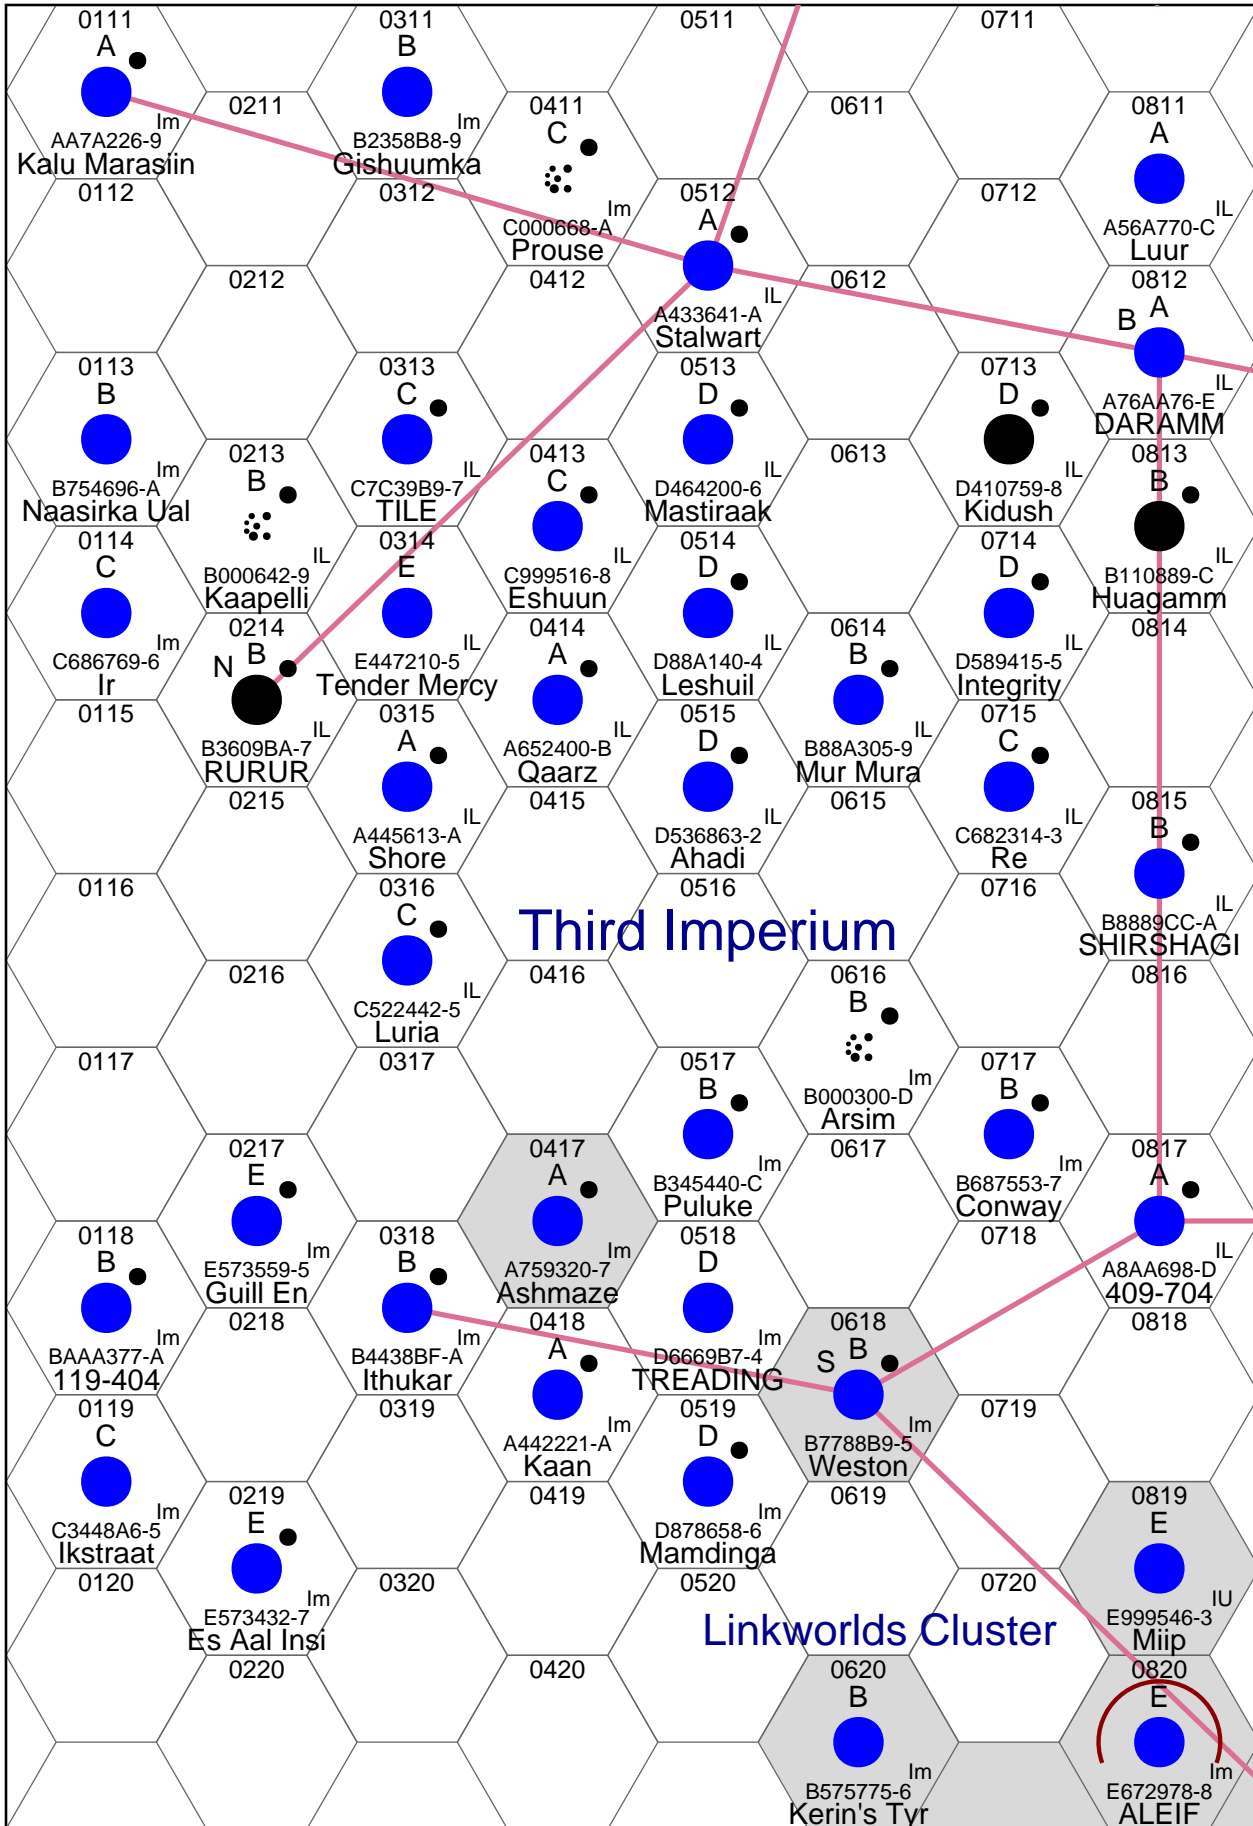

Ley Sector

Ikhnaton Subsector

Ley Sector

Nightmare Subsector

Ley Sector

Noir Deep Subsector

Ley Sector

Zagrathian Subsector

Ley Sector

Spearhead Subsector

Ley Sector

Guadix Drift Subsector

Ley Sector

Titanstorm Subsector

Ley Sector

Osiris Deep Subsector

Ley Sector

Highlord Subsector

Ley Sector

Matarishan Subsector

Ley Sector

Frontier Worlds Subsector

Ley Sector

Sydymic Subsector

Ley Sector

Satyressia Subsector

Ley Sector

Outraumer Subsector

Ley Sector

Diamond-Prince Subsector

Ley Sector

Outworld Subsector