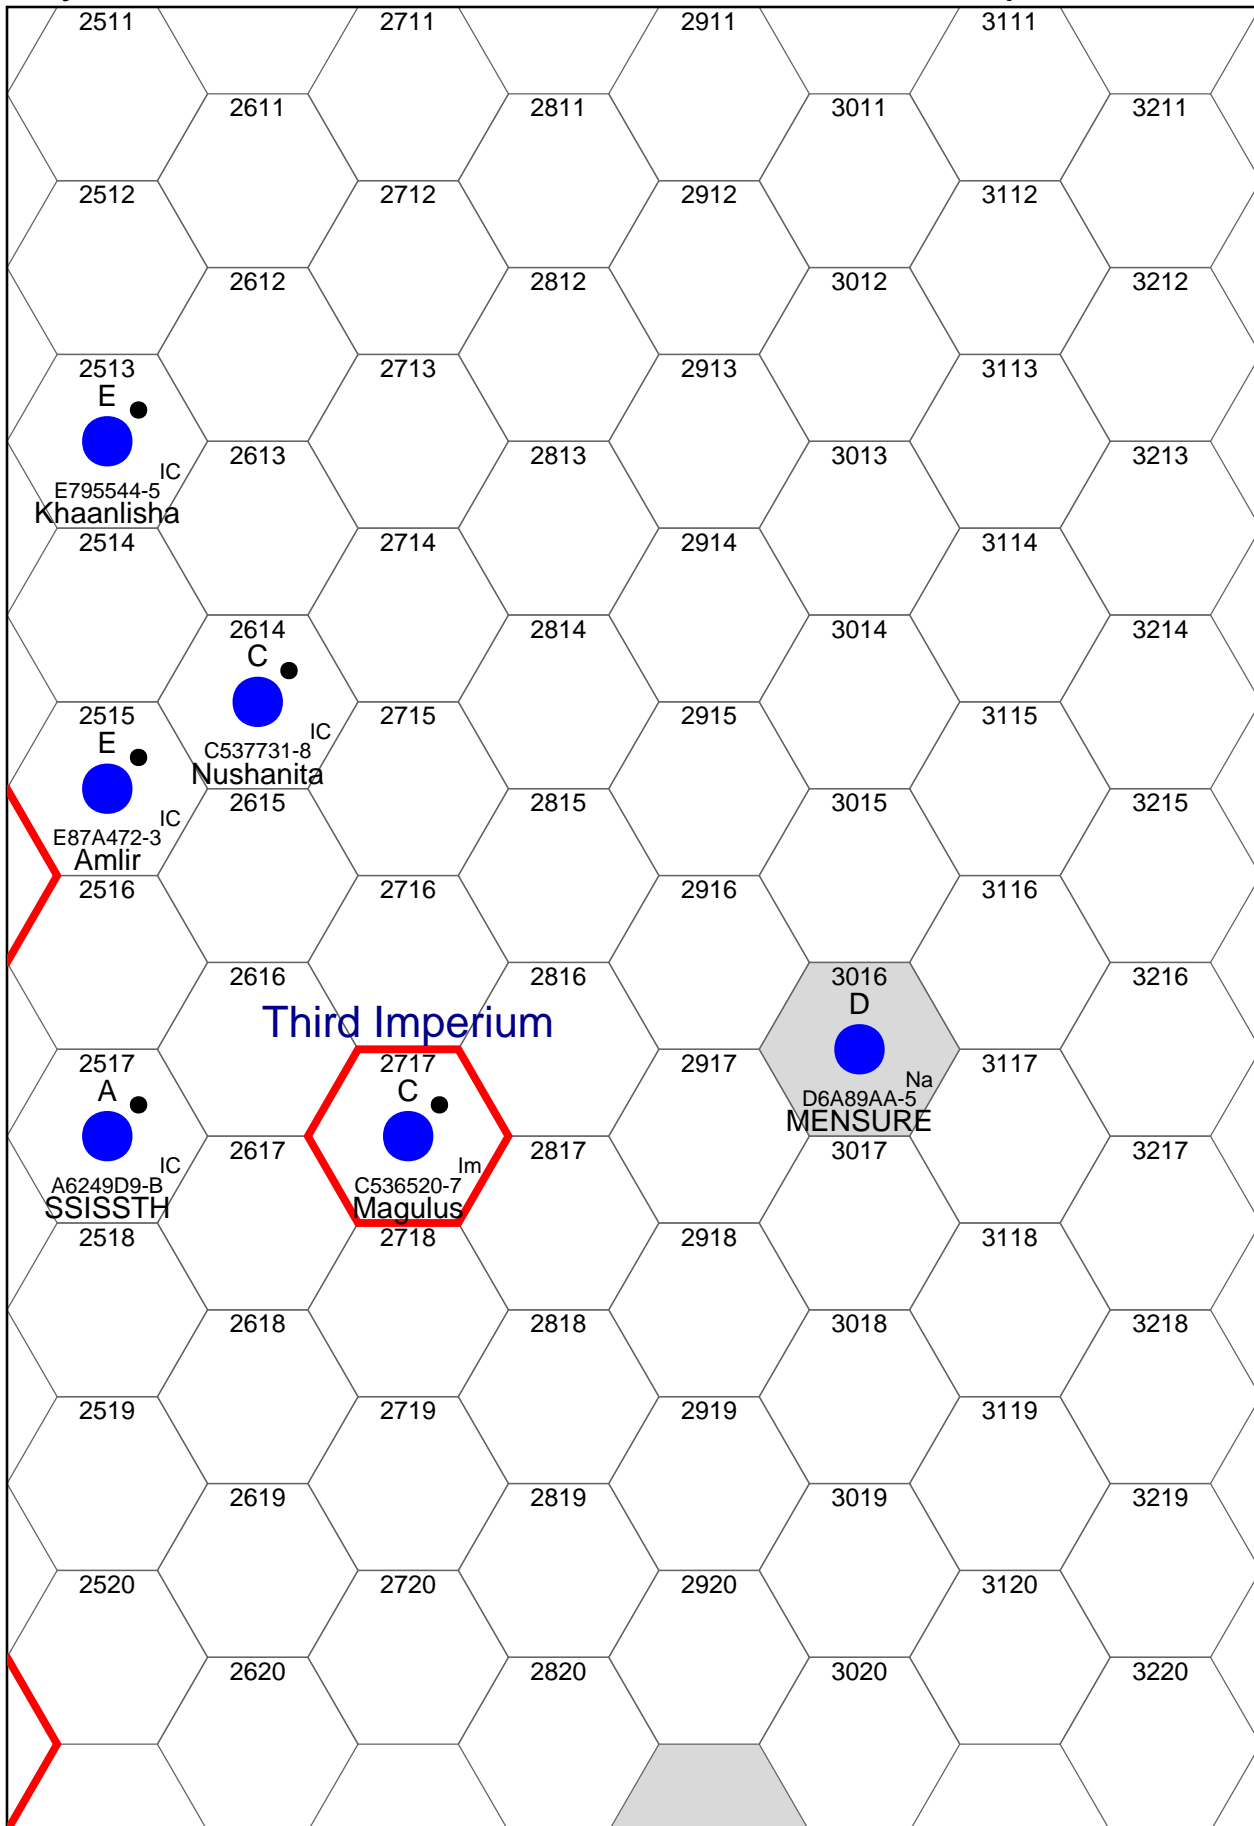

Ley Sector

Ikhnaton Subsector

Ley Sector

Nightmare Subsector

Ley Sector

Noir Deep Subsector

Ley Sector

Zagrathian Subsector

Ley Sector

Spearhead Subsector

Ley Sector

Guadix Drift Subsector

Ley Sector

Titanstorm Subsector

Ley Sector

Osiris Deep Subsector

Ley Sector

Highlord Subsector

Ley Sector

Matarishan Subsector

Ley Sector

Frontier Worlds Subsector

Ley Sector

Sydymic Subsector

Ley Sector

Satyressia Subsector

Ley Sector

Outraumer Subsector

Ley Sector

Diamond-Prince Subsector

Ley Sector

Outworld Subsector