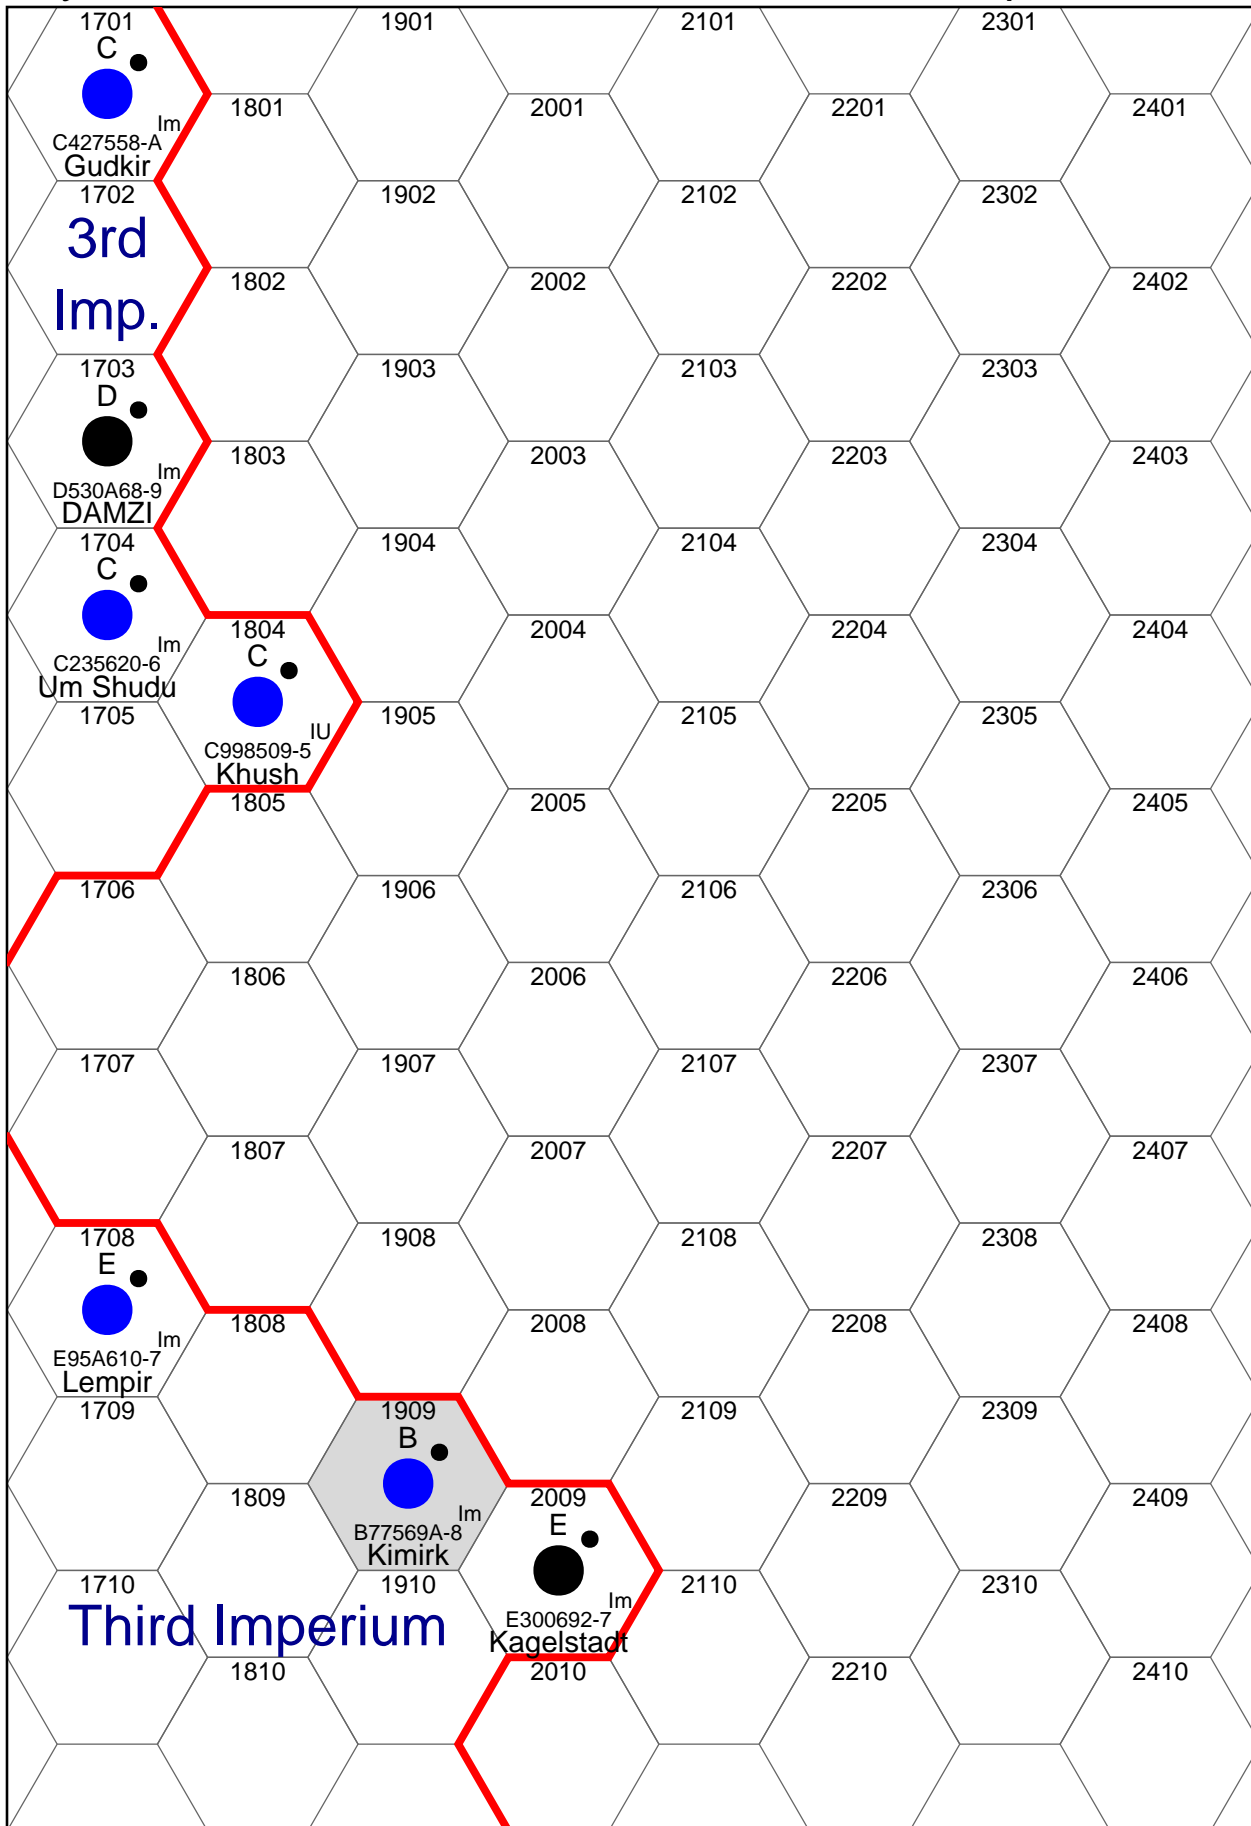

Ley Sector

Ikhnaton Subsector

Ley Sector

Nightmare Subsector

Ley Sector

Noir Deep Subsector

Ley Sector

Zagrathian Subsector

Ley Sector

Spearhead Subsector

Ley Sector

Guadix Drift Subsector

Ley Sector

Titanstorm Subsector

Ley Sector

Osiris Deep Subsector

Ley Sector

Highlord Subsector

Ley Sector

Matarishan Subsector

Ley Sector

Frontier Worlds Subsector

Ley Sector

Sydymic Subsector

Ley Sector

Satyressia Subsector

Ley Sector

Outraumer Subsector

Ley Sector

Diamond-Prince Subsector

Ley Sector

Outworld Subsector