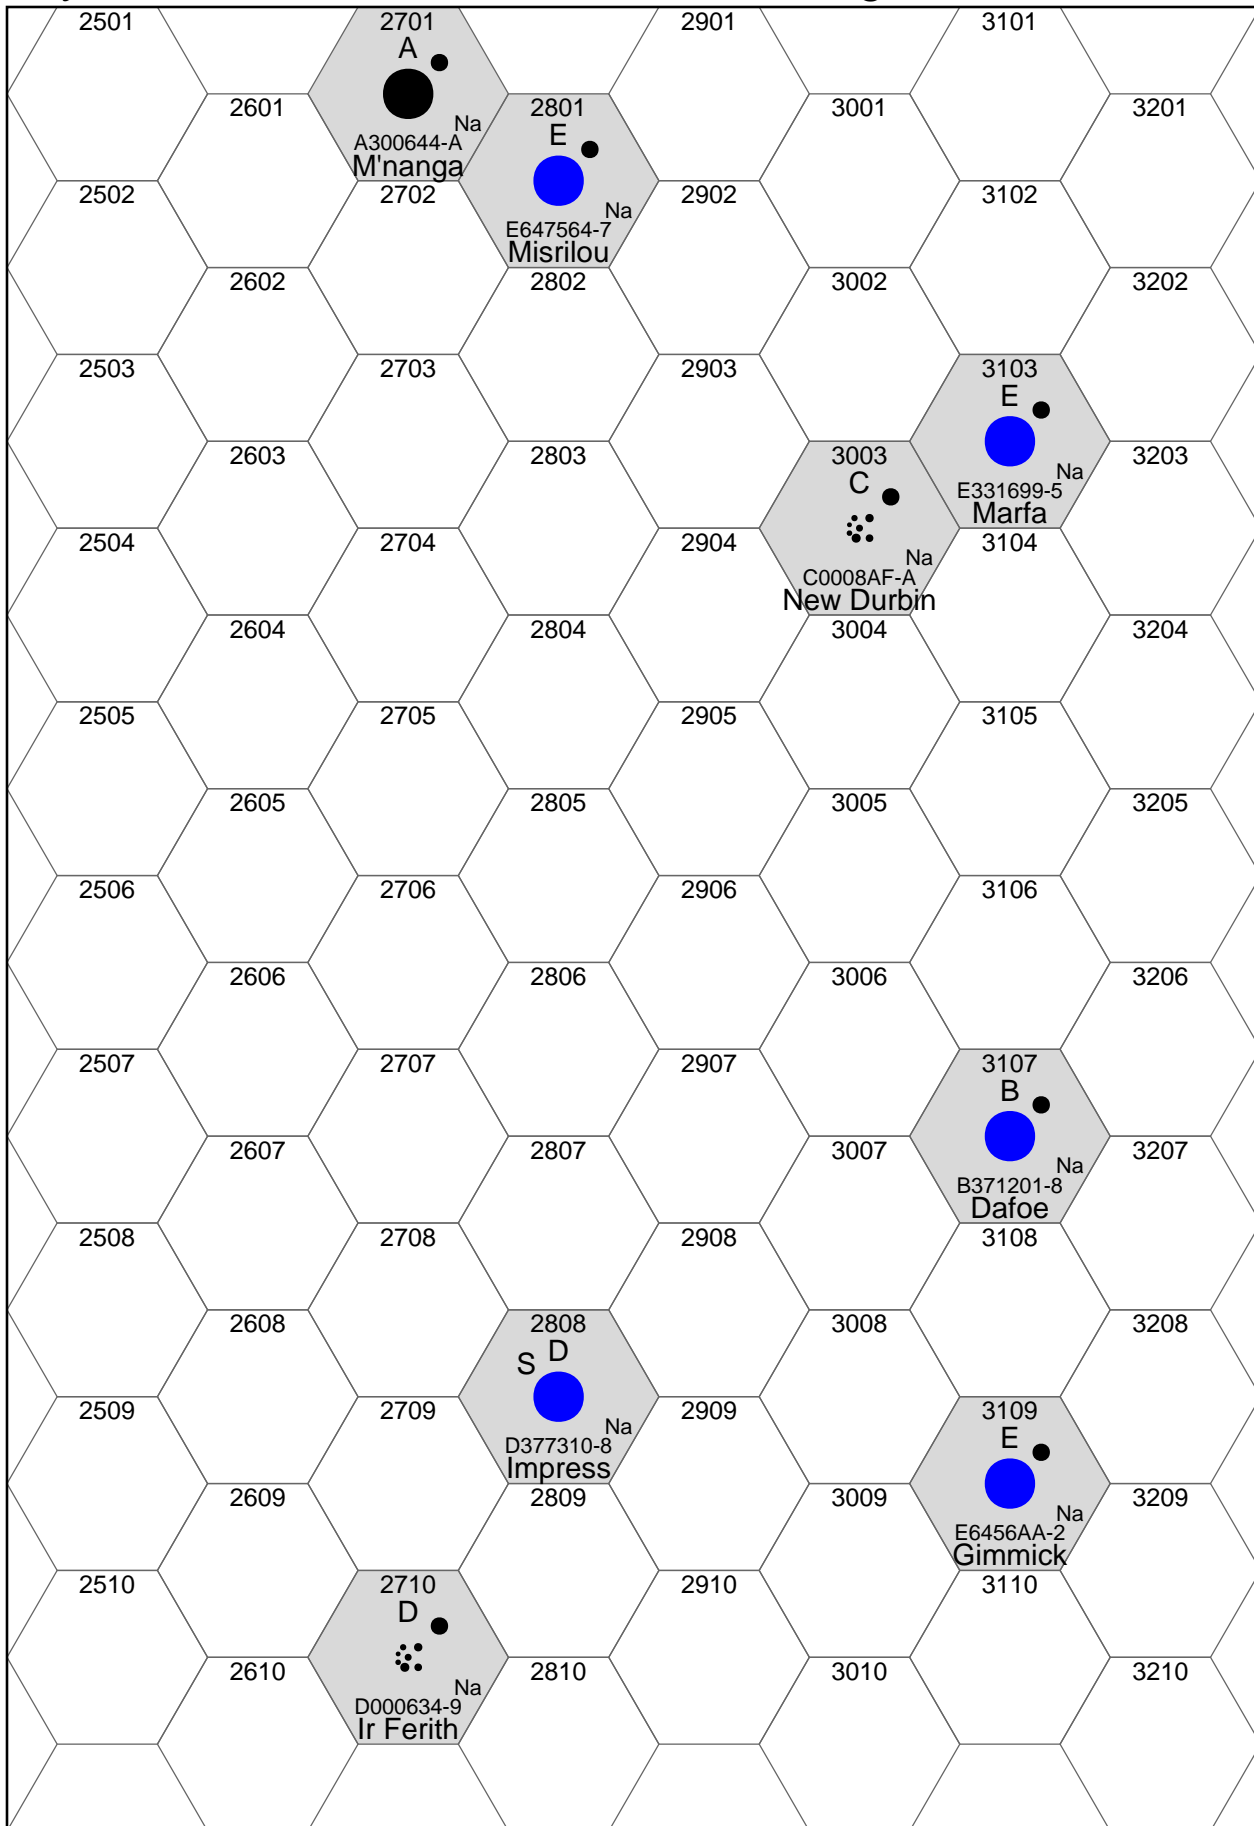

Ley Sector

Ikhnaton Subsector

Ley Sector

Nightmare Subsector

Ley Sector

Noir Deep Subsector

Ley Sector

Zagrathian Subsector

Ley Sector

Spearhead Subsector

Ley Sector

Guadix Drift Subsector

Ley Sector

Titanstorm Subsector

Ley Sector

Osiris Deep Subsector

Ley Sector

Highlord Subsector

Ley Sector

Matarishan Subsector

Ley Sector

Frontier Worlds Subsector

Ley Sector

Sydymic Subsector

Ley Sector

Satyressia Subsector

Ley Sector

Outraumer Subsector

Ley Sector

Diamond-Prince Subsector

Ley Sector

Outworld Subsector