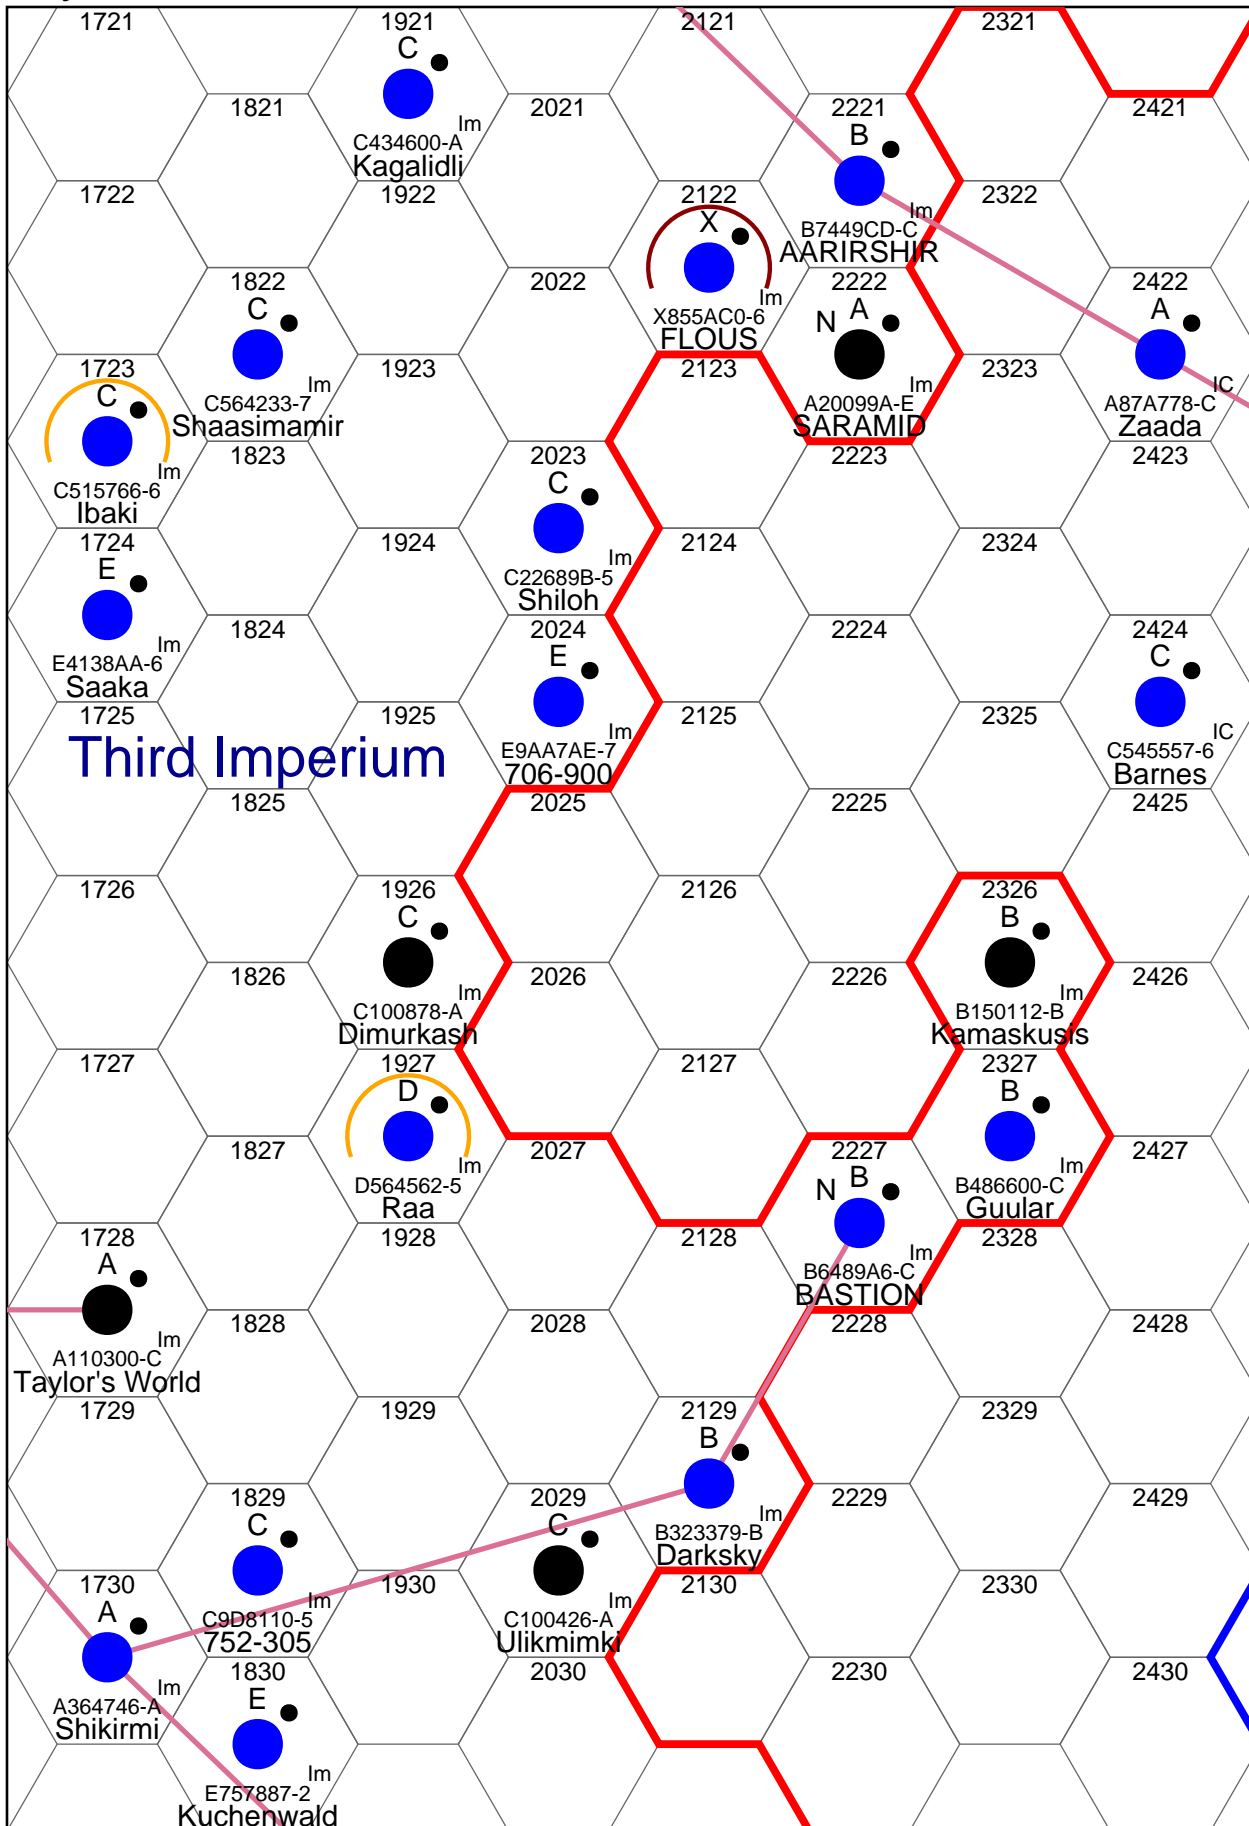

Ley Sector

Ikhnaton Subsector

Ley Sector

Nightmare Subsector

Ley Sector

Noir Deep Subsector

Ley Sector

Zagrathian Subsector

Ley Sector

Spearhead Subsector

Ley Sector

Guadix Drift Subsector

Ley Sector

Titanstorm Subsector

Ley Sector

Osiris Deep Subsector

Ley Sector

Highlord Subsector

Ley Sector

Matarishan Subsector

Ley Sector

Frontier Worlds Subsector

Ley Sector

Sydymic Subsector

Ley Sector

Satyressia Subsector

Ley Sector

Outraumer Subsector

Ley Sector

Diamond-Prince Subsector

Ley Sector

Outworld Subsector