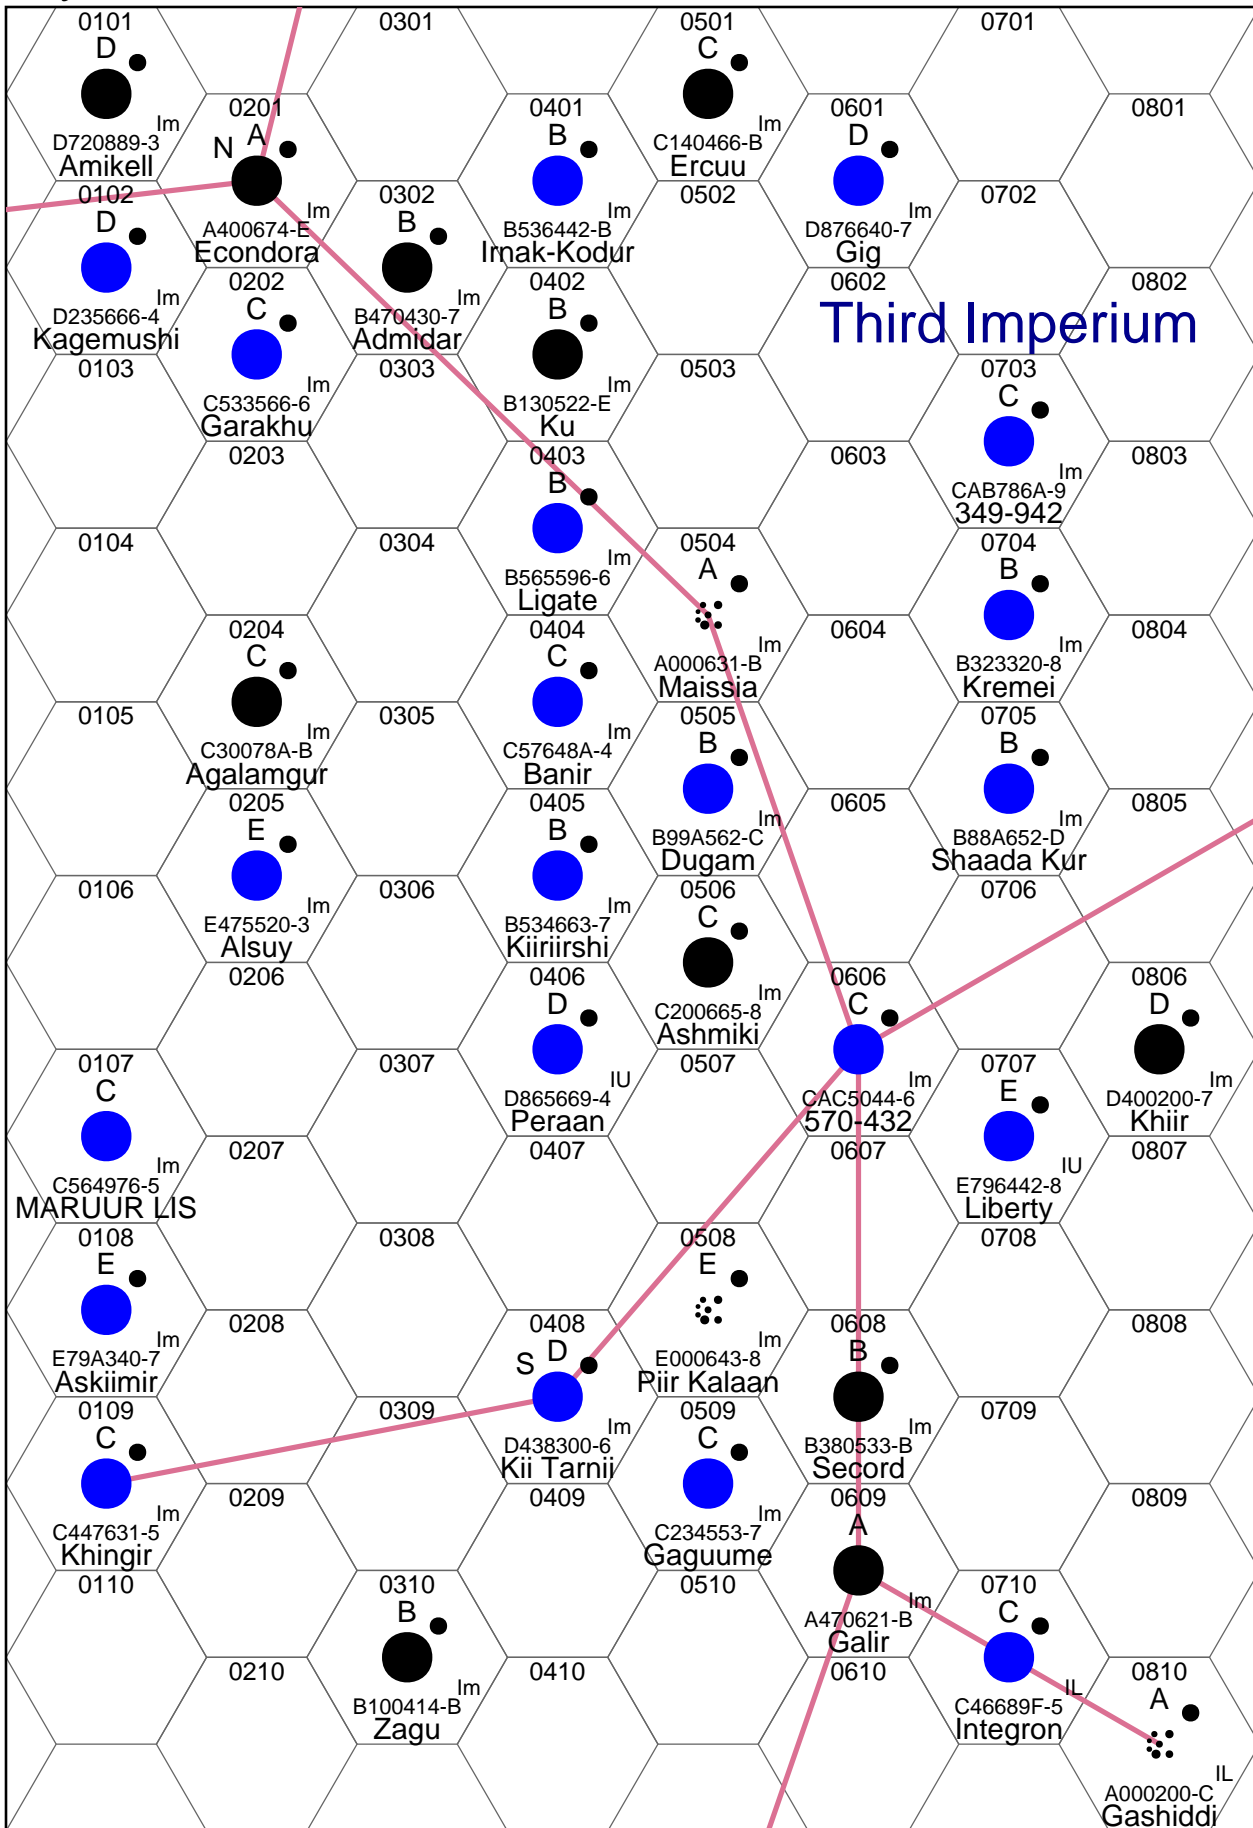

Ley Sector

Ikhnaton Subsector

Ley Sector

Nightmare Subsector

Ley Sector

Noir Deep Subsector

Ley Sector

Zagrathian Subsector

Ley Sector

Spearhead Subsector

Ley Sector

Guadix Drift Subsector

Ley Sector

Titanstorm Subsector

Ley Sector

Osiris Deep Subsector

Ley Sector

Highlord Subsector

Ley Sector

Matarishan Subsector

Ley Sector

Frontier Worlds Subsector

Ley Sector

Sydymic Subsector

Ley Sector

Satyressia Subsector

Ley Sector

Outraumer Subsector

Ley Sector

Diamond-Prince Subsector

Ley Sector

Outworld Subsector