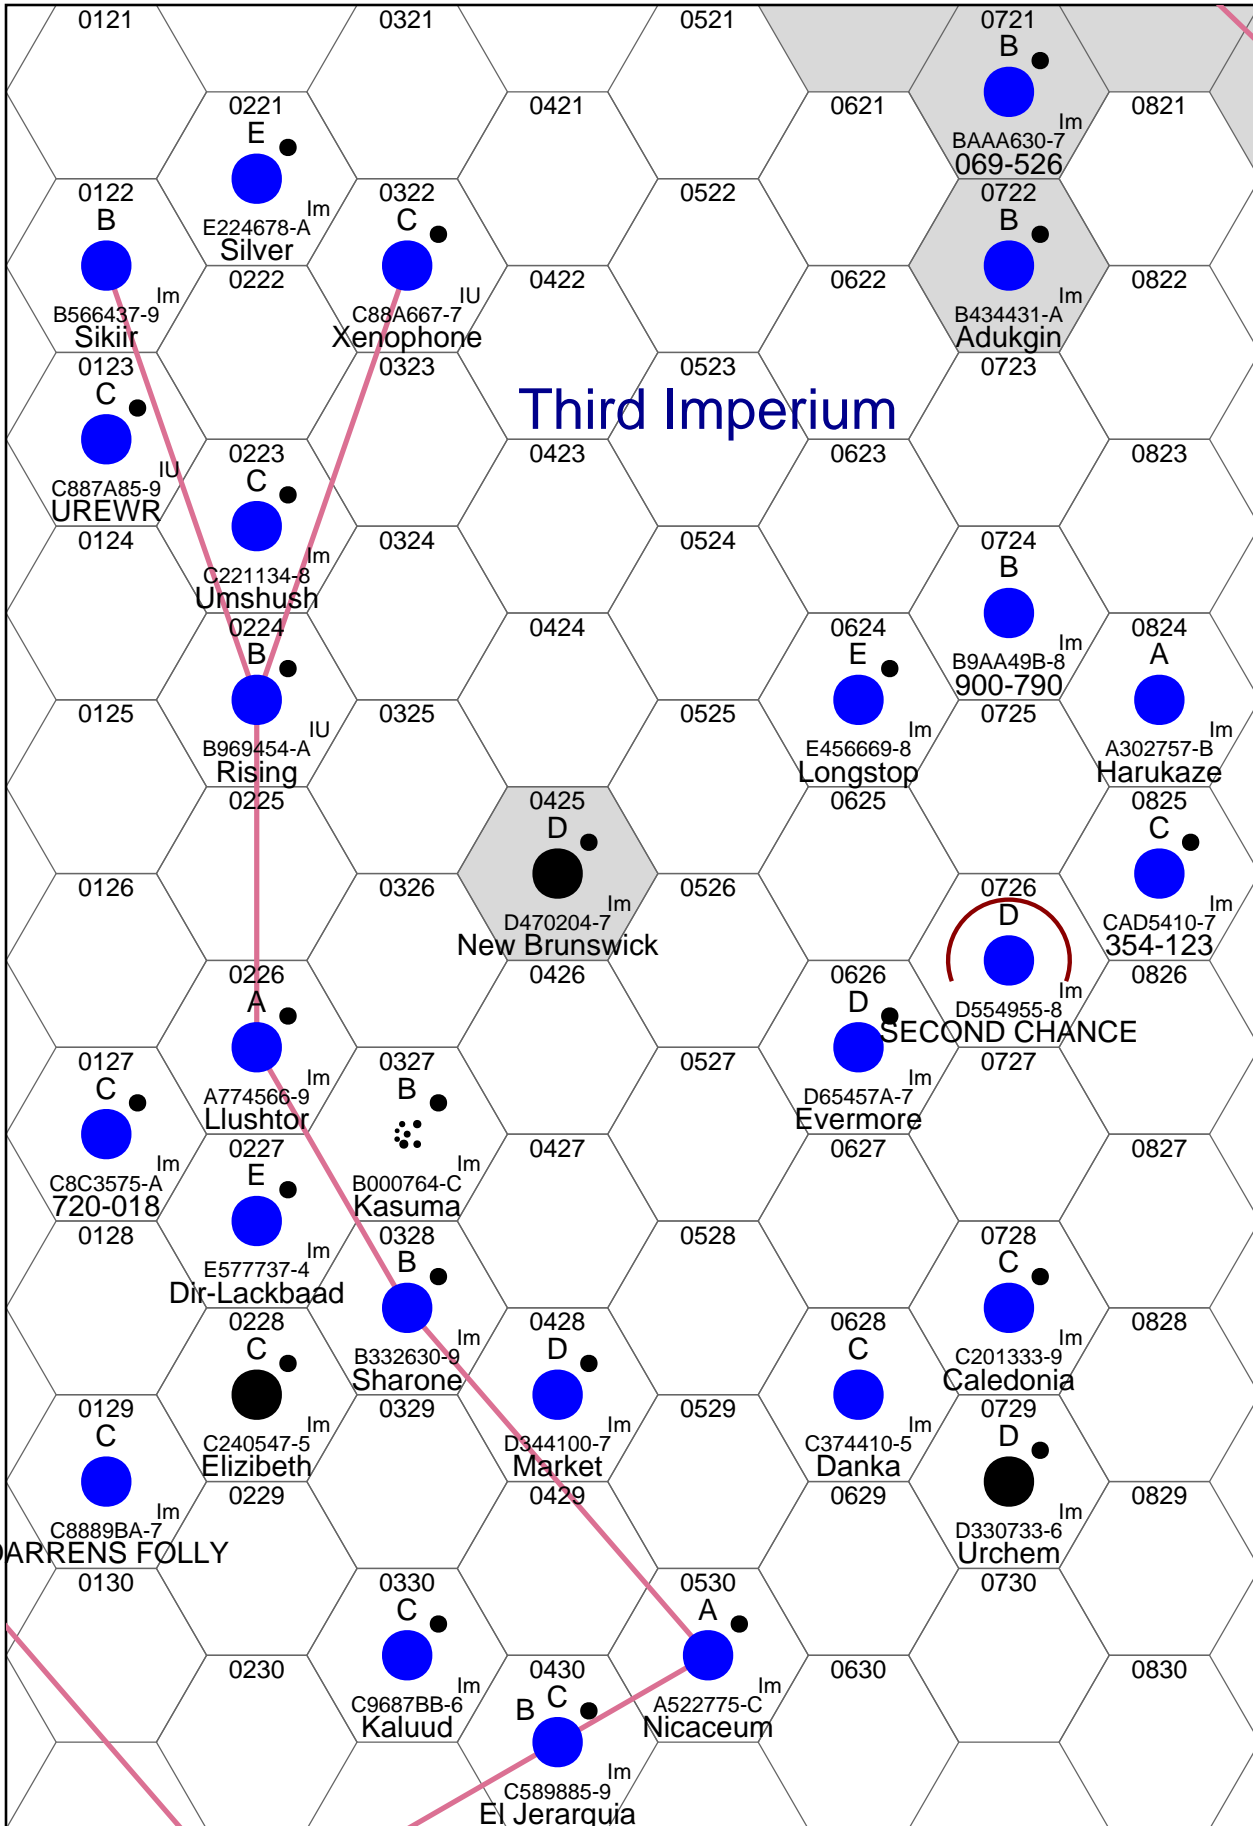

Ley Sector

Ikhnaton Subsector

Ley Sector

Nightmare Subsector

Ley Sector

Noir Deep Subsector

Ley Sector

Zagrathian Subsector

Ley Sector

Spearhead Subsector

Ley Sector

Guadix Drift Subsector

Ley Sector

Titanstorm Subsector

Ley Sector

Osiris Deep Subsector

Ley Sector

Highlord Subsector

Ley Sector

Matarishan Subsector

Ley Sector

Frontier Worlds Subsector

Ley Sector

Sydymic Subsector

Ley Sector

Satyressia Subsector

Ley Sector

Outraumer Subsector

Ley Sector

Diamond-Prince Subsector

Ley Sector

Outworld Subsector