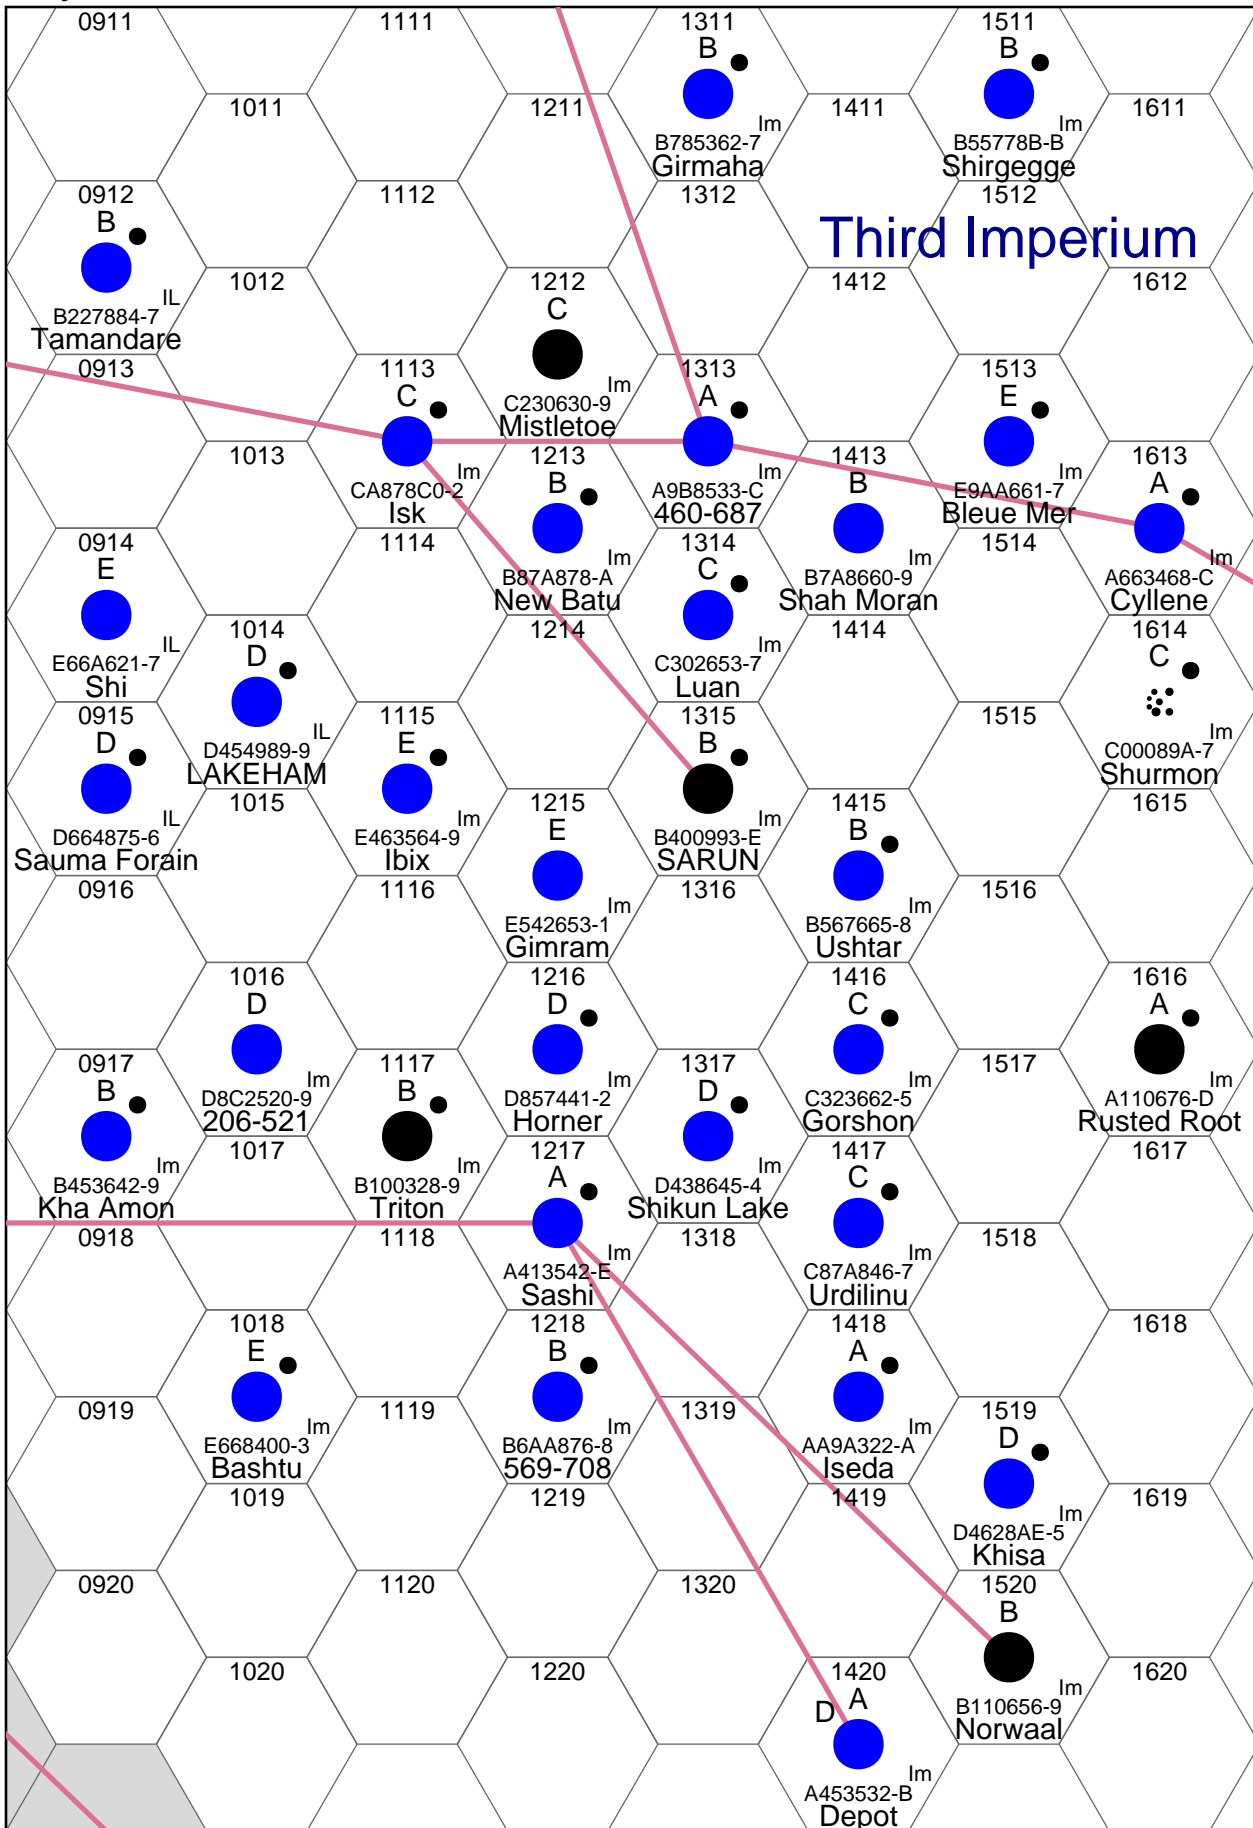

Ley Sector

Ikhnaton Subsector

Ley Sector

Nightmare Subsector

Ley Sector

Noir Deep Subsector

Ley Sector

Zagrathian Subsector

Ley Sector

Spearhead Subsector

Ley Sector

Guadix Drift Subsector

Ley Sector

Titanstorm Subsector

Ley Sector

Osiris Deep Subsector

Ley Sector

Highlord Subsector

Ley Sector

Matarishan Subsector

Ley Sector

Frontier Worlds Subsector

Ley Sector

Sydymic Subsector

Ley Sector

Satyressia Subsector

Ley Sector

Outraumer Subsector

Ley Sector

Diamond-Prince Subsector

Ley Sector

Outworld Subsector