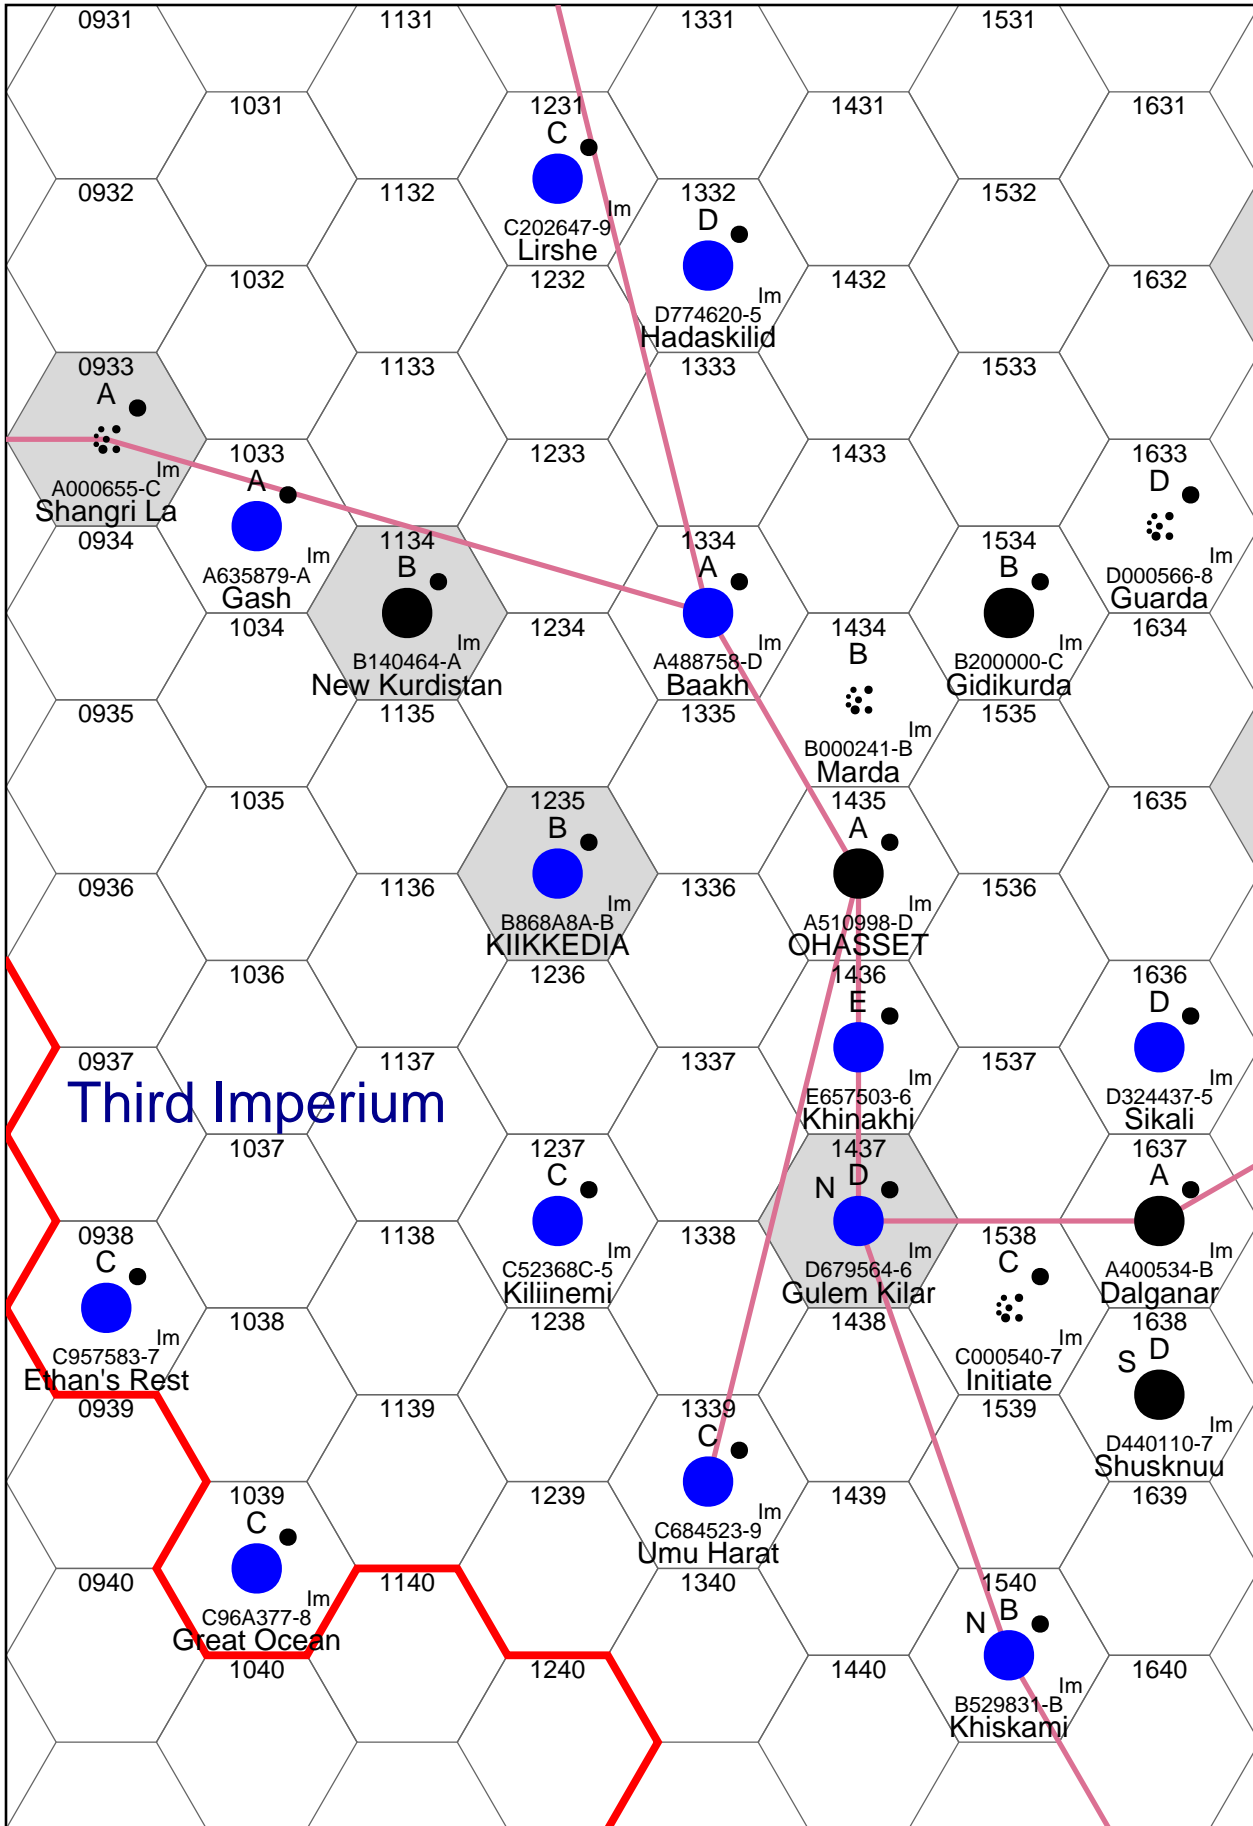

Ley Sector

Ikhnaton Subsector

Ley Sector

Nightmare Subsector

Ley Sector

Noir Deep Subsector

Ley Sector

Zagrathian Subsector

Ley Sector

Spearhead Subsector

Ley Sector

Guadix Drift Subsector

Ley Sector

Titanstorm Subsector

Ley Sector

Osiris Deep Subsector

Ley Sector

Highlord Subsector

Ley Sector

Matarishan Subsector

Ley Sector

Frontier Worlds Subsector

Ley Sector

Sydymic Subsector

Ley Sector

Satyressia Subsector

Ley Sector

Outraumer Subsector

Ley Sector

Diamond-Prince Subsector

Ley Sector

Outworld Subsector