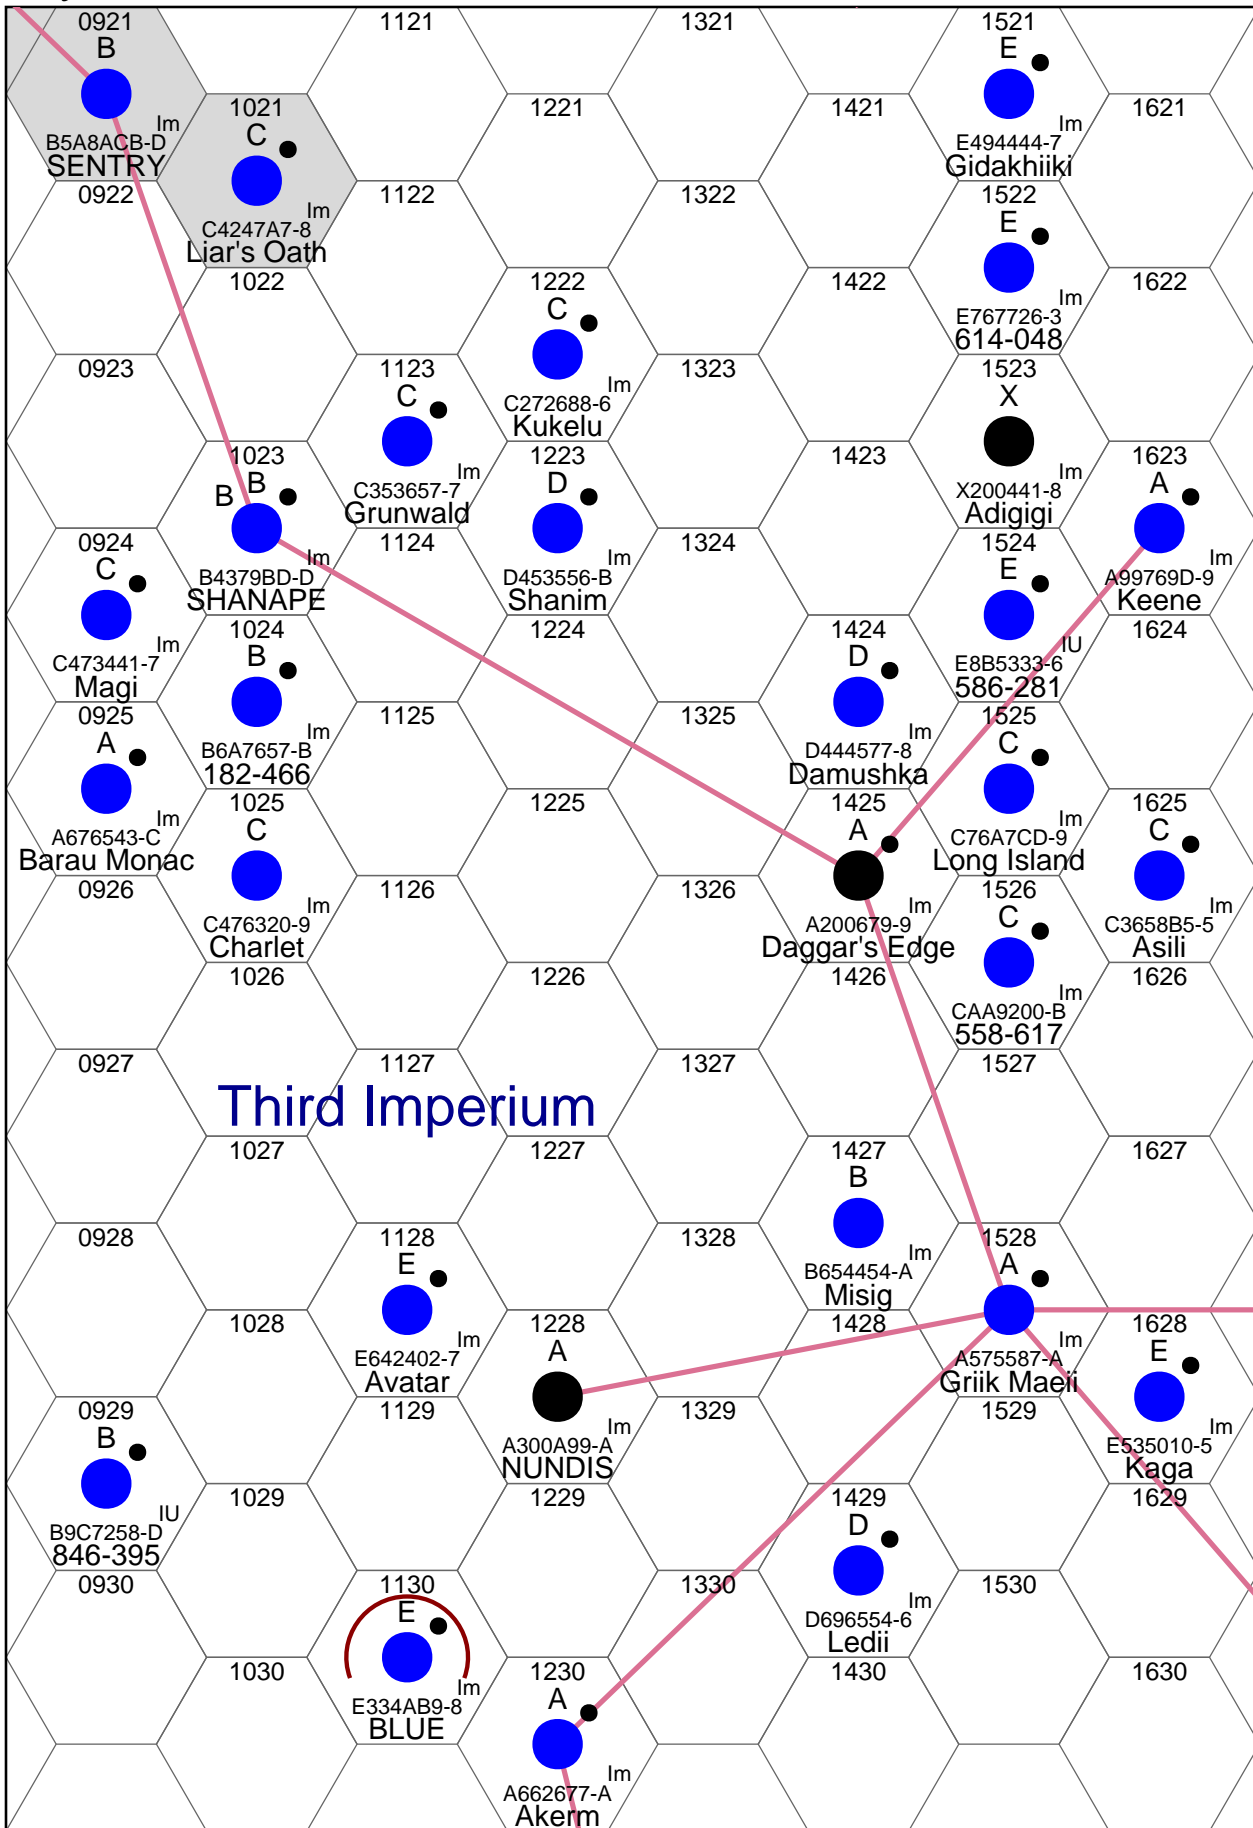

Ley Sector

Ikhnaton Subsector

Ley Sector

Nightmare Subsector

Ley Sector

Noir Deep Subsector

Ley Sector

Zagrathian Subsector

Ley Sector

Spearhead Subsector

Ley Sector

Guadix Drift Subsector

Ley Sector

Titanstorm Subsector

Ley Sector

Osiris Deep Subsector

Ley Sector

Highlord Subsector

Ley Sector

Matarishan Subsector

Ley Sector

Frontier Worlds Subsector

Ley Sector

Sydymic Subsector

Ley Sector

Satyressia Subsector

Ley Sector

Outraumer Subsector

Ley Sector

Diamond-Prince Subsector

Ley Sector

Outworld Subsector