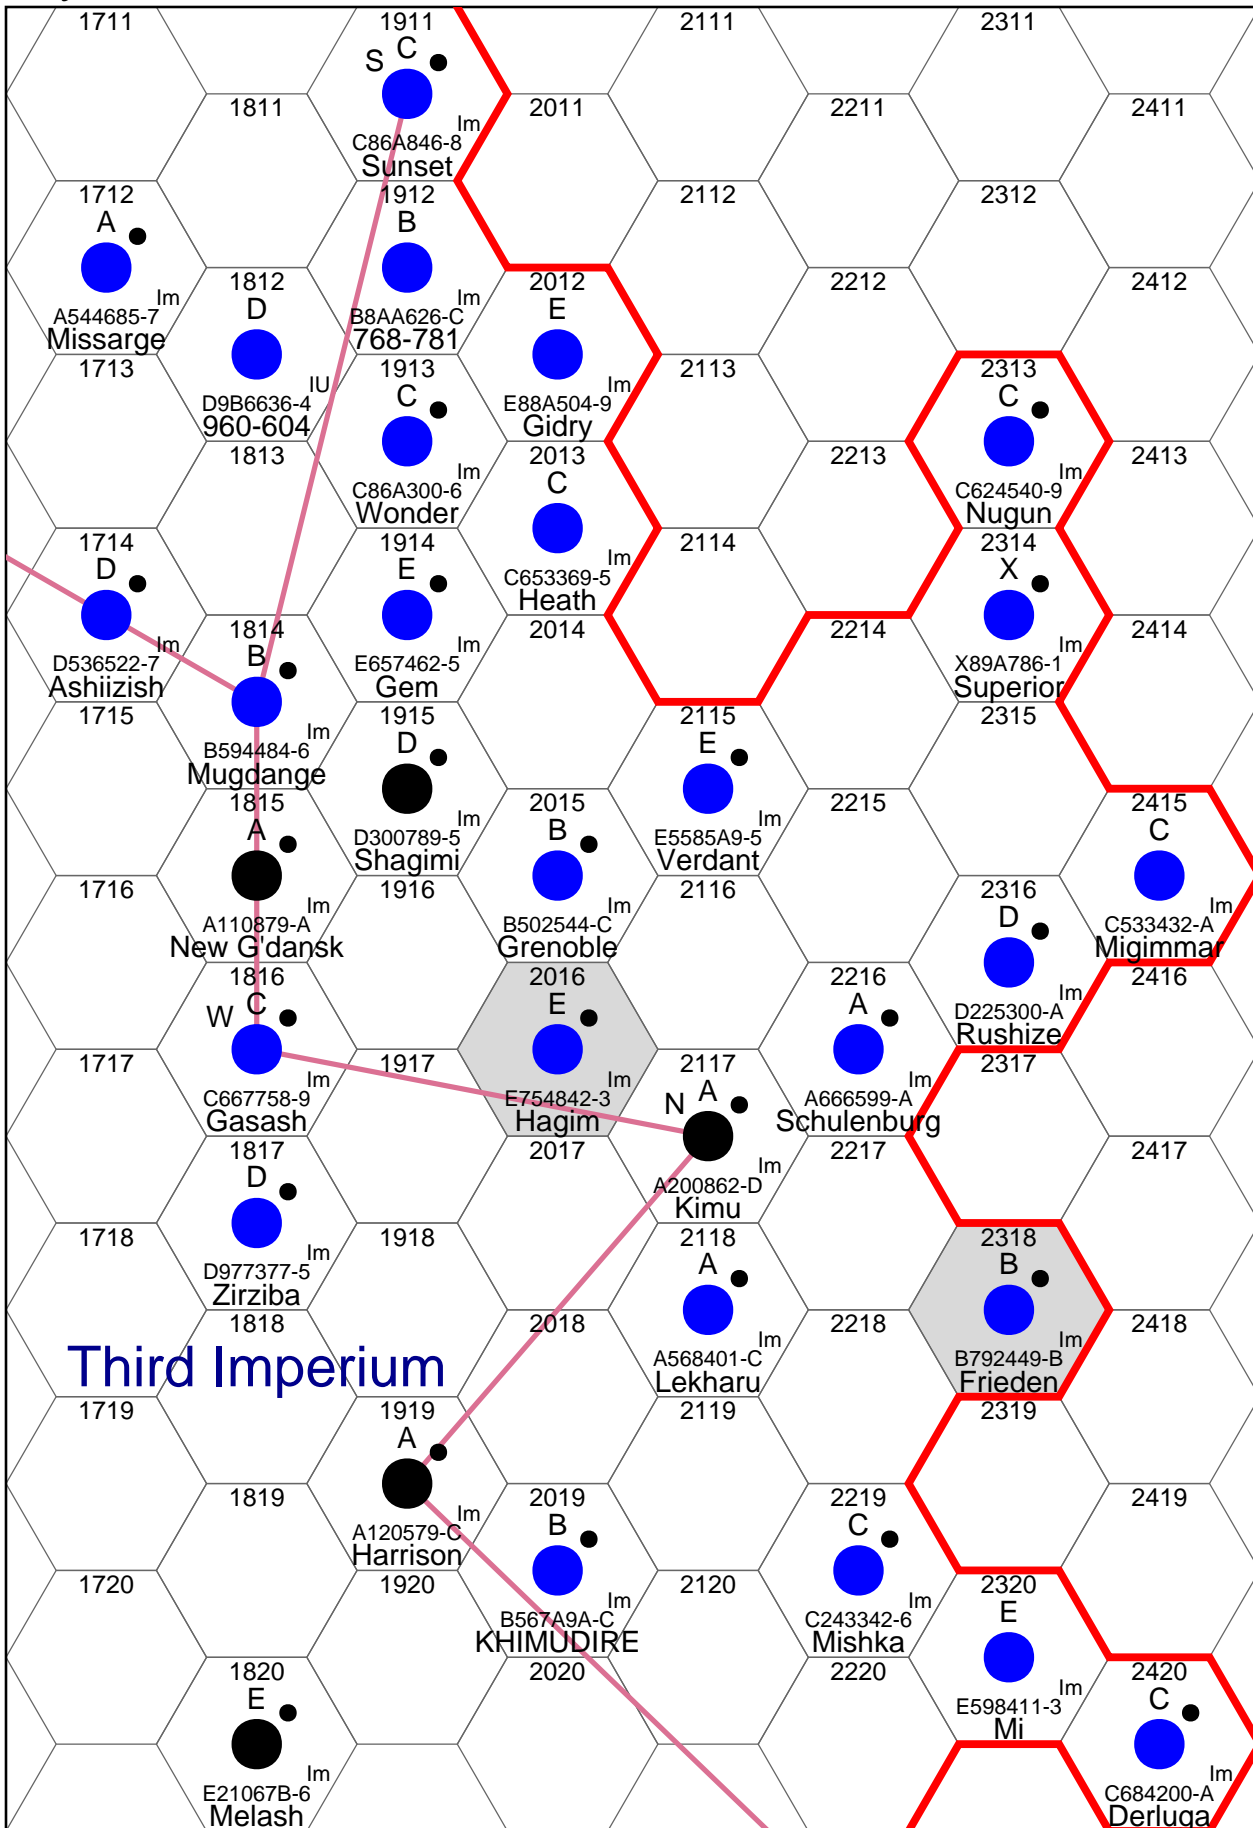

Ley Sector

Ikhnaton Subsector

Ley Sector

Nightmare Subsector

Ley Sector

Noir Deep Subsector

Ley Sector

Zagrathian Subsector

Ley Sector

Spearhead Subsector

Ley Sector

Guadix Drift Subsector

Ley Sector

Titanstorm Subsector

Ley Sector

Osiris Deep Subsector

Ley Sector

Highlord Subsector

Ley Sector

Matarishan Subsector

Ley Sector

Frontier Worlds Subsector

Ley Sector

Sydymic Subsector

Ley Sector

Satyressia Subsector

Ley Sector

Outraumer Subsector

Ley Sector

Diamond-Prince Subsector

Ley Sector

Outworld Subsector