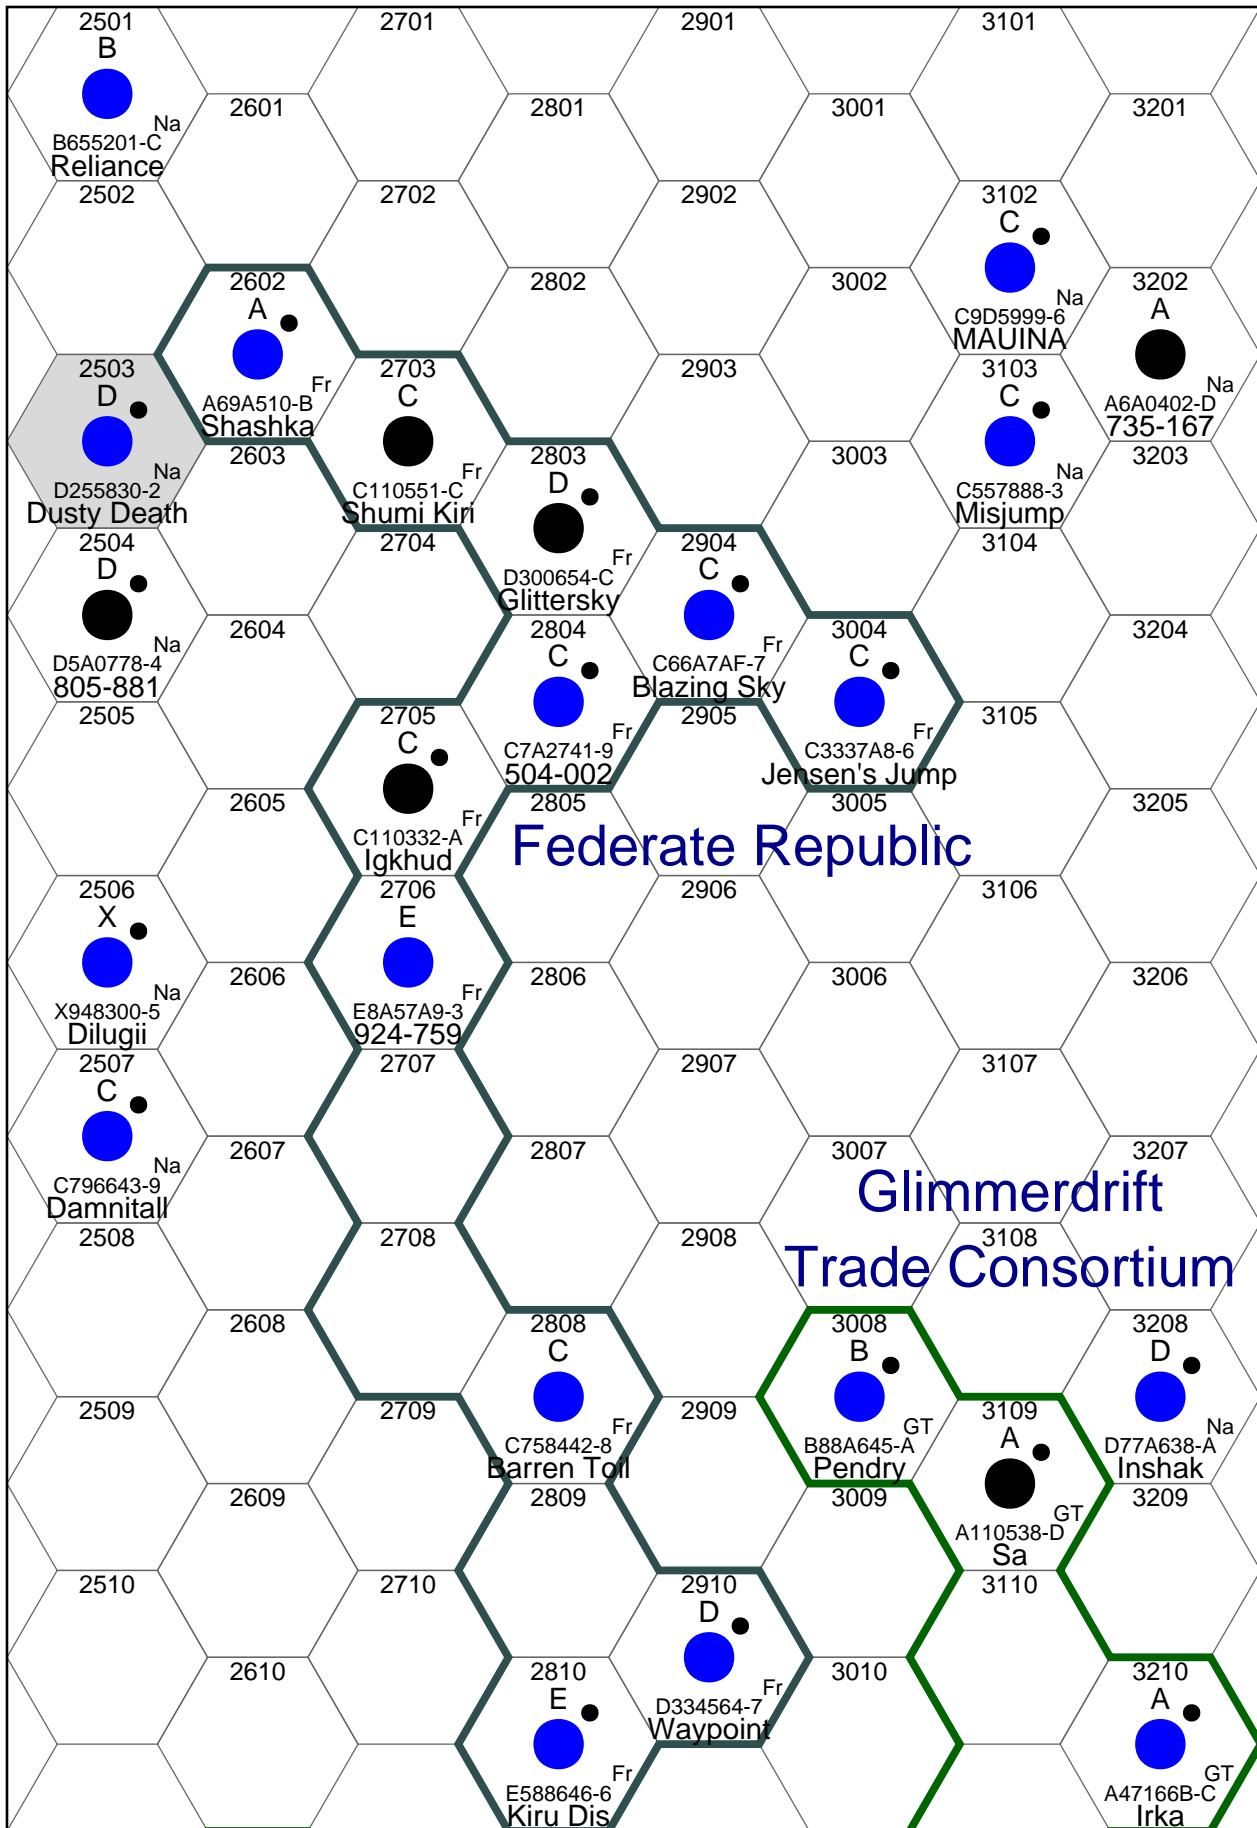

Glimmerdrift Reaches

Darkling Subsector

Glimmerdrift Reaches

Thorstone Subsector

Glimmerdrift Reaches

Tri-Empire Subsector

Glimmerdrift Reaches

Marla Subsector

Glimmerdrift Reaches

Glowing Subsector

Glimmerdrift Reaches

Kraxin Subsector

Glimmerdrift Reaches

Williamsburg Subsector

Glimmerdrift Reaches

Even Subsector

Glimmerdrift Reaches

Poonch Subsector

Glimmerdrift Reaches

Sosie Subsector

Farreach Margravate

LNR

Glimmerdrift Reaches

Ryazan Subsector

Glimmerdrift Reaches

Verge Subsector

Glimmerdrift Reaches

Zairae Subsector

Glimmerdrift Reaches

Daro Subsector