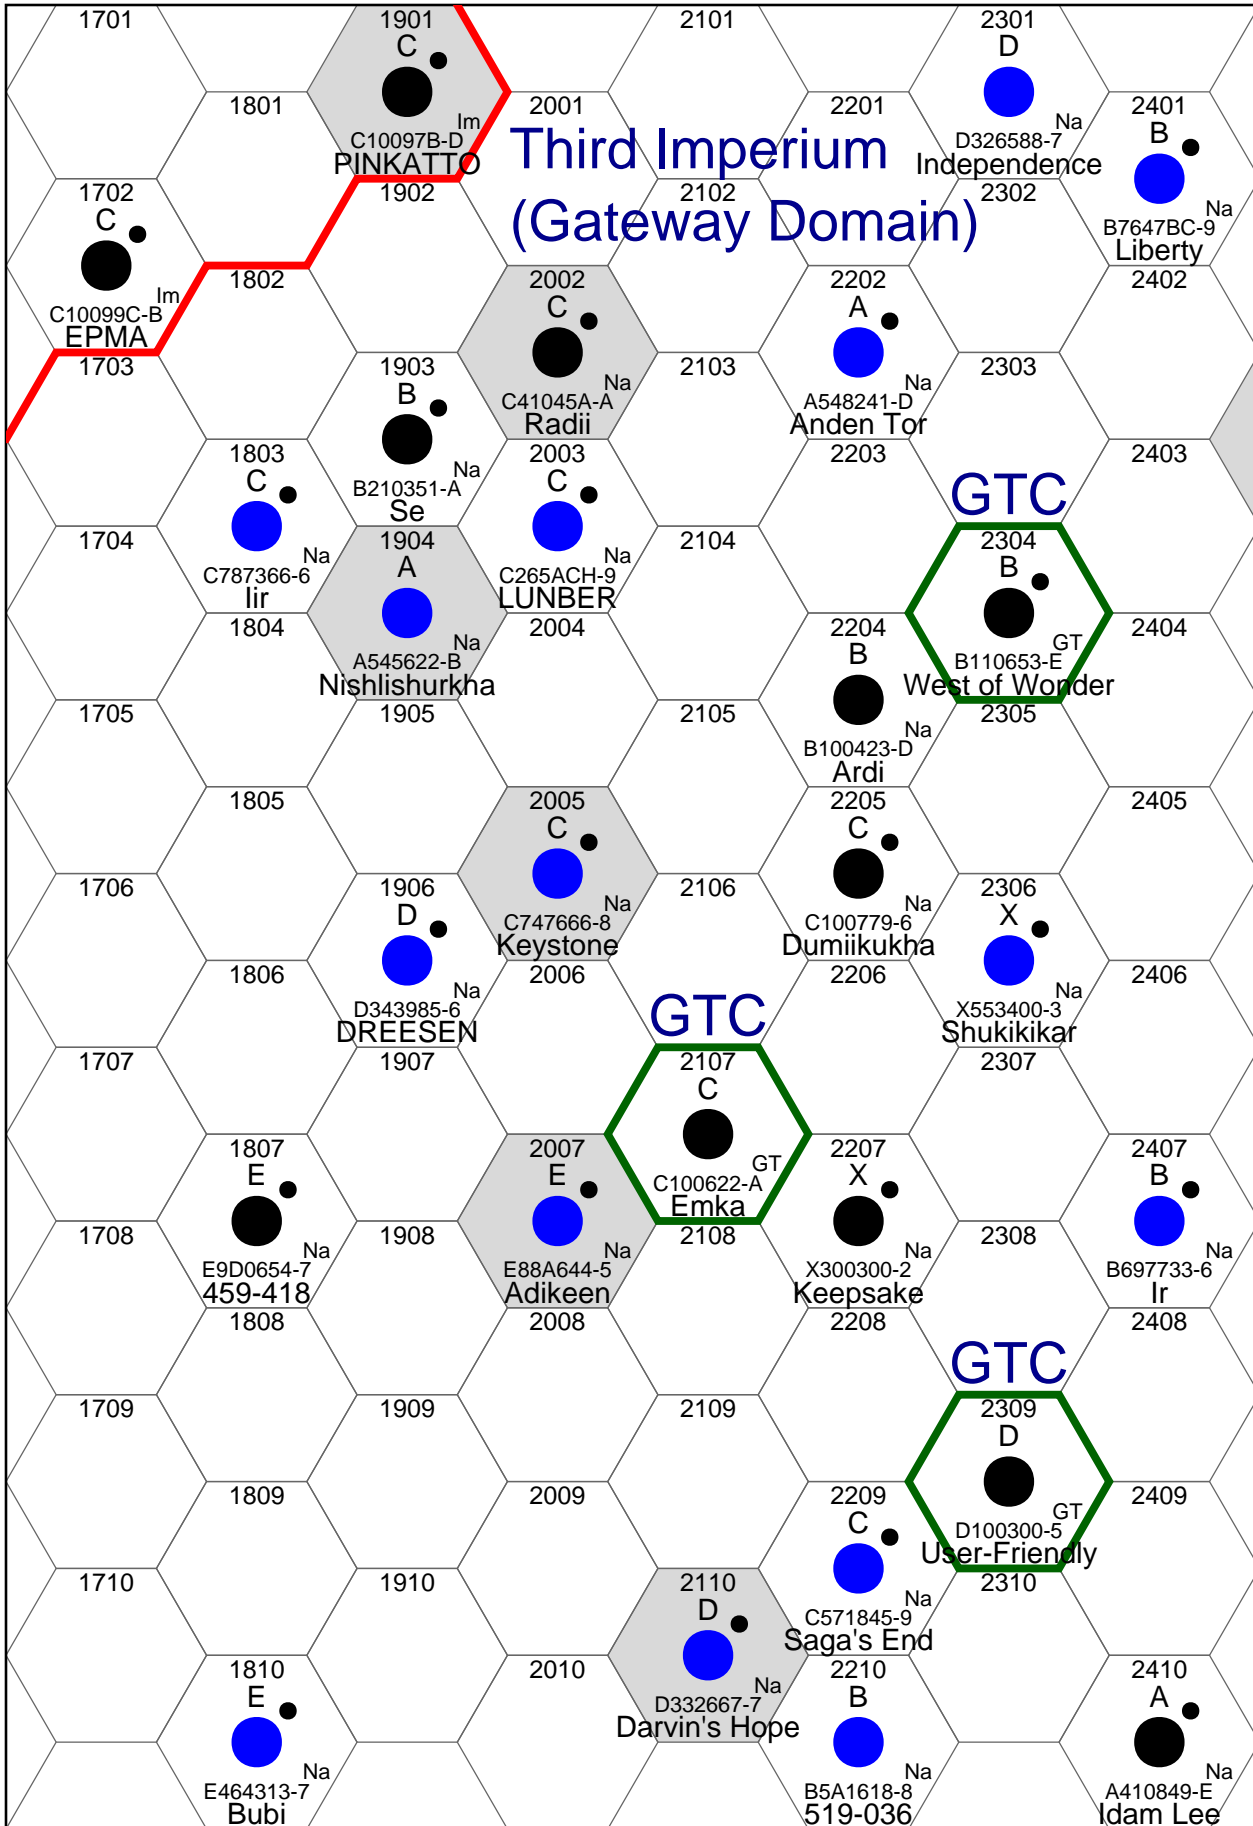

Glimmerdrift Reaches

Darkling Subsector

Glimmerdrift Reaches

Thorstone Subsector

Glimmerdrift Reaches

Tri-Empire Subsector

Glimmerdrift Reaches

Marla Subsector

Glimmerdrift Reaches

Glowing Subsector

Glimmerdrift Reaches

Kraxin Subsector

Glimmerdrift Reaches

Williamsburg Subsector

Glimmerdrift Reaches

Even Subsector

Glimmerdrift Reaches

Poonch Subsector

Glimmerdrift Reaches

Sosie Subsector

Farreach Margravate

LNR

Glimmerdrift Reaches

Ryazan Subsector

Glimmerdrift Reaches

Verge Subsector

Glimmerdrift Reaches

Zairae Subsector

Glimmerdrift Reaches

Daro Subsector