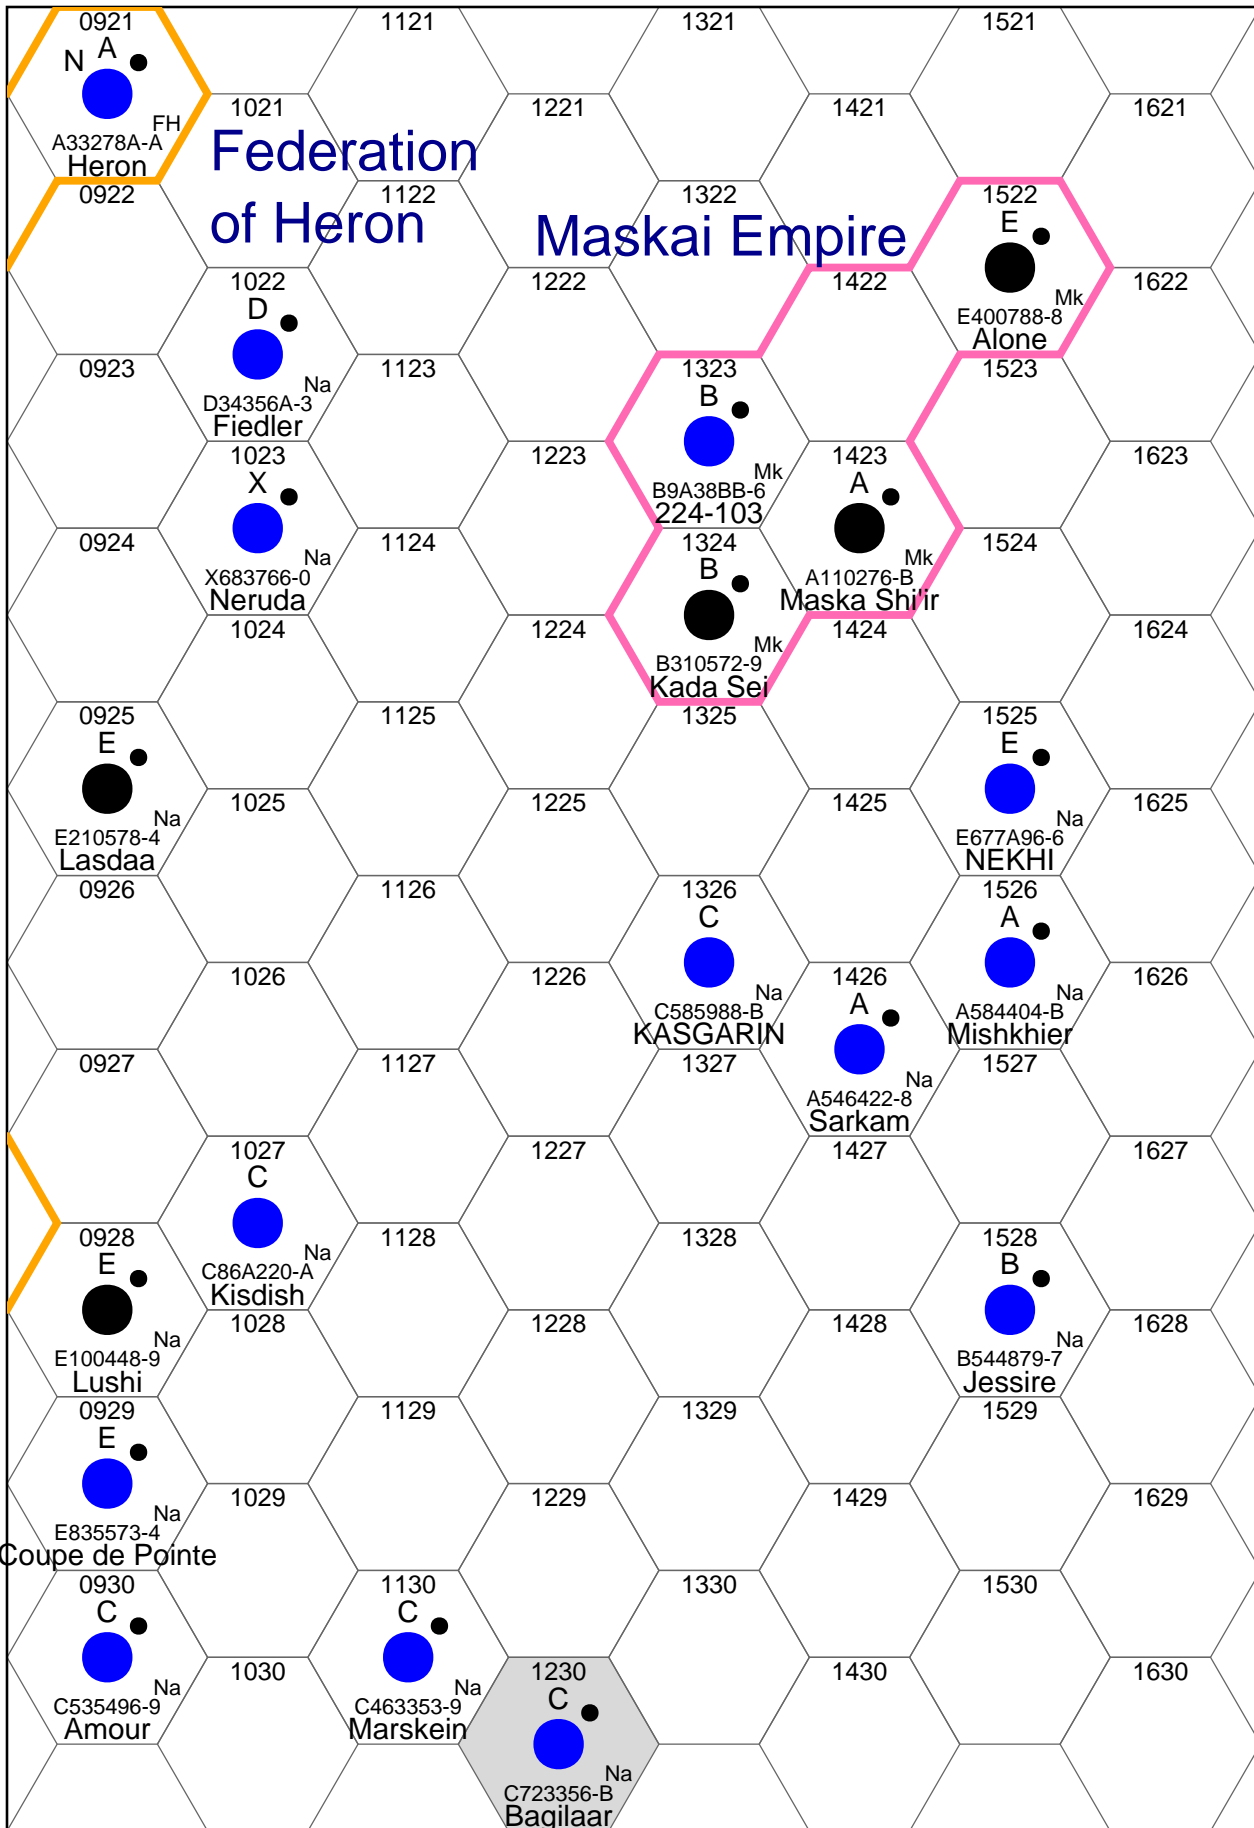

Glimmerdrift Reaches

Darkling Subsector

Glimmerdrift Reaches

Thorstone Subsector

Glimmerdrift Reaches

Tri-Empire Subsector

Glimmerdrift Reaches

Marla Subsector

Glimmerdrift Reaches

Glowing Subsector

Glimmerdrift Reaches

Kraxin Subsector

Glimmerdrift Reaches

Williamsburg Subsector

Glimmerdrift Reaches

Even Subsector

Glimmerdrift Reaches

Poonch Subsector

Glimmerdrift Reaches

Sosie Subsector

Farreach Margravate

LNR

Glimmerdrift Reaches

Ryazan Subsector

Glimmerdrift Reaches

Verge Subsector

Glimmerdrift Reaches

Zairae Subsector

Glimmerdrift Reaches

Daro Subsector