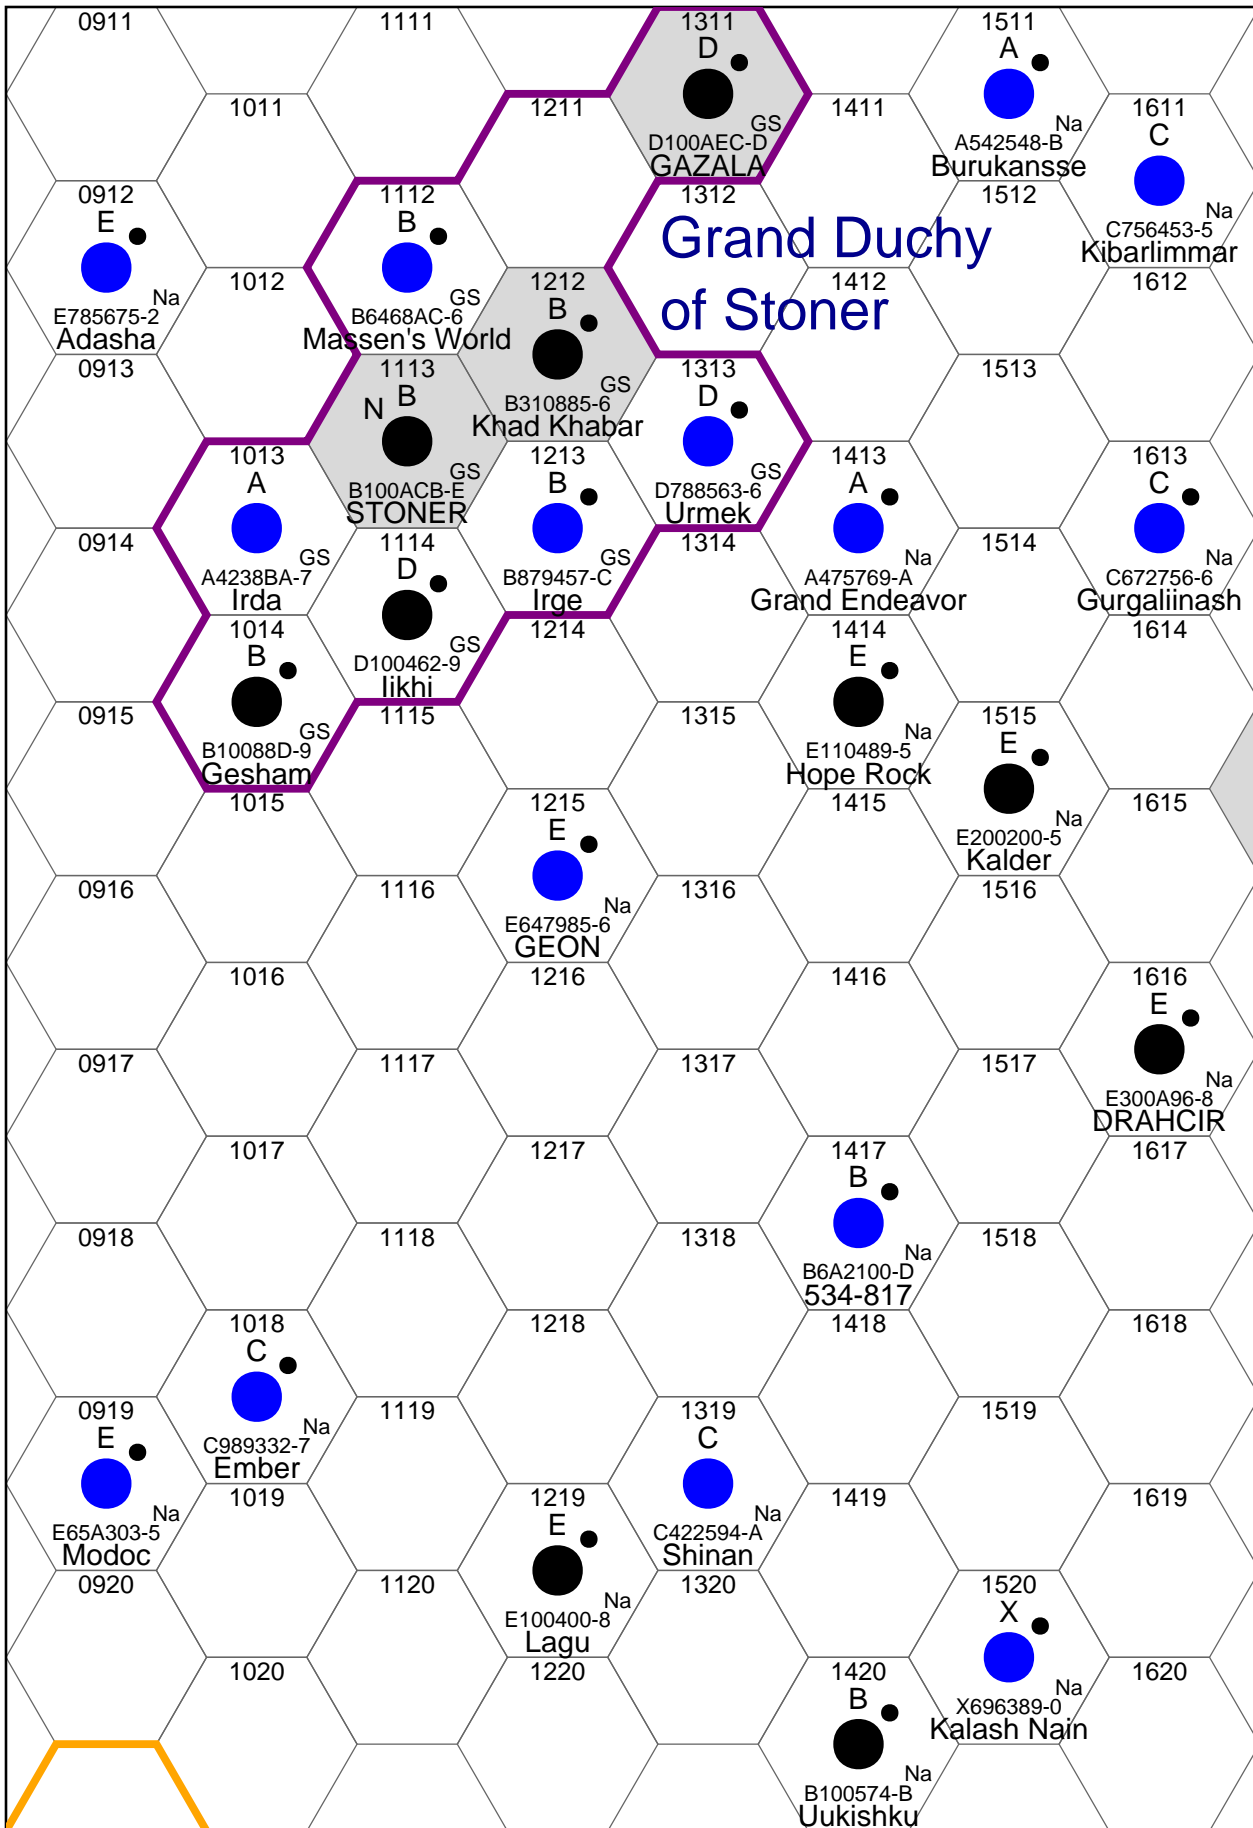

Glimmerdrift Reaches

Darkling Subsector

Glimmerdrift Reaches

Thorstone Subsector

Glimmerdrift Reaches

Tri-Empire Subsector

Glimmerdrift Reaches

Marla Subsector

Glimmerdrift Reaches

Glowing Subsector

Glimmerdrift Reaches

Kraxin Subsector

Glimmerdrift Reaches

Williamsburg Subsector

Glimmerdrift Reaches

Even Subsector

Glimmerdrift Reaches

Poonch Subsector

Glimmerdrift Reaches

Sosie Subsector

Farreach Margravate

LNR

Glimmerdrift Reaches

Ryazan Subsector

Glimmerdrift Reaches

Verge Subsector

Glimmerdrift Reaches

Zairae Subsector

Glimmerdrift Reaches

Daro Subsector