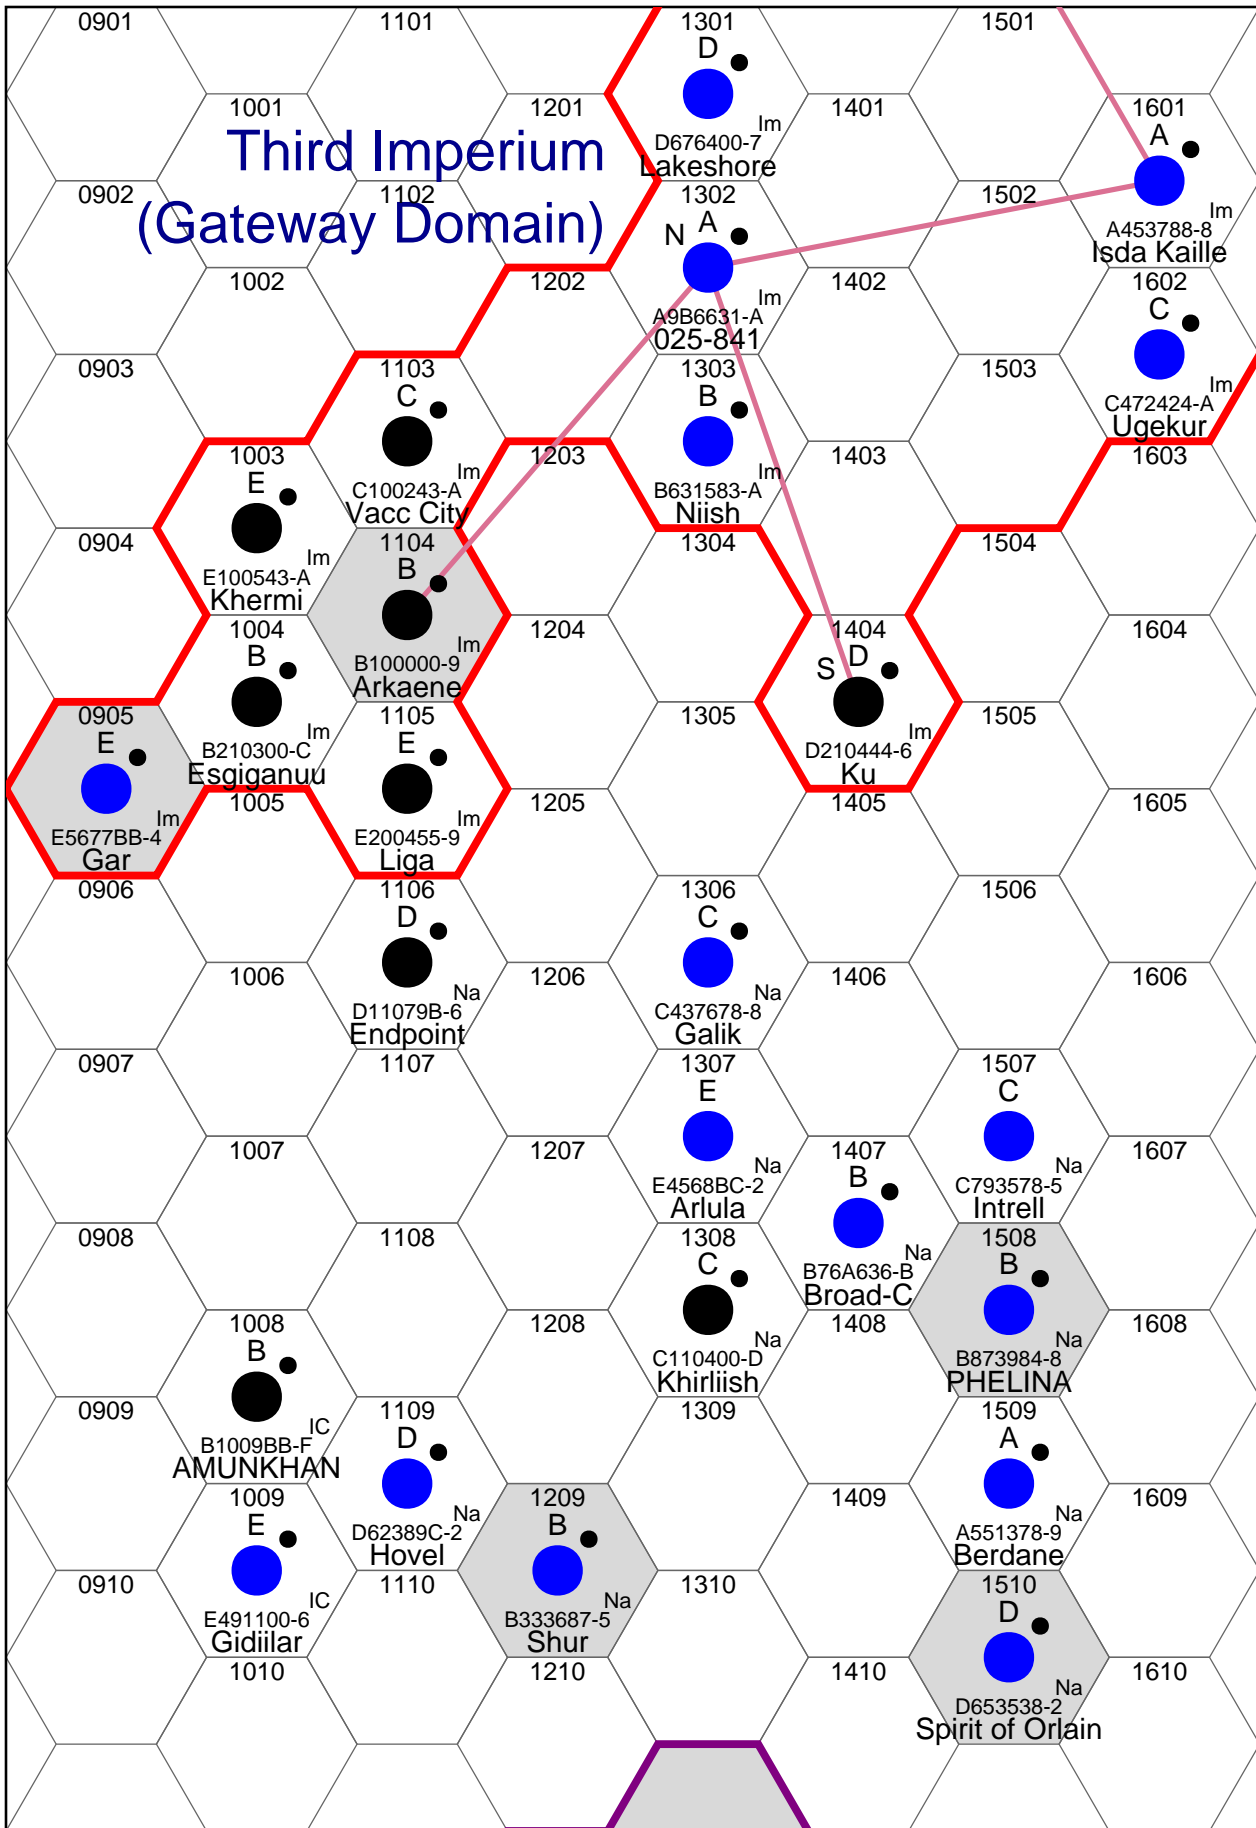

Glimmerdrift Reaches

Darkling Subsector

Glimmerdrift Reaches

Thorstone Subsector

Glimmerdrift Reaches

Tri-Empire Subsector

Glimmerdrift Reaches

Marla Subsector

Glimmerdrift Reaches

Glowing Subsector

Glimmerdrift Reaches

Kraxin Subsector

Glimmerdrift Reaches

Williamsburg Subsector

Glimmerdrift Reaches

Even Subsector

Glimmerdrift Reaches

Poonch Subsector

Glimmerdrift Reaches

Sosie Subsector

Farreach Margravate

LNR

Glimmerdrift Reaches

Ryazan Subsector

Glimmerdrift Reaches

Verge Subsector

Glimmerdrift Reaches

Zairae Subsector

Glimmerdrift Reaches

Daro Subsector