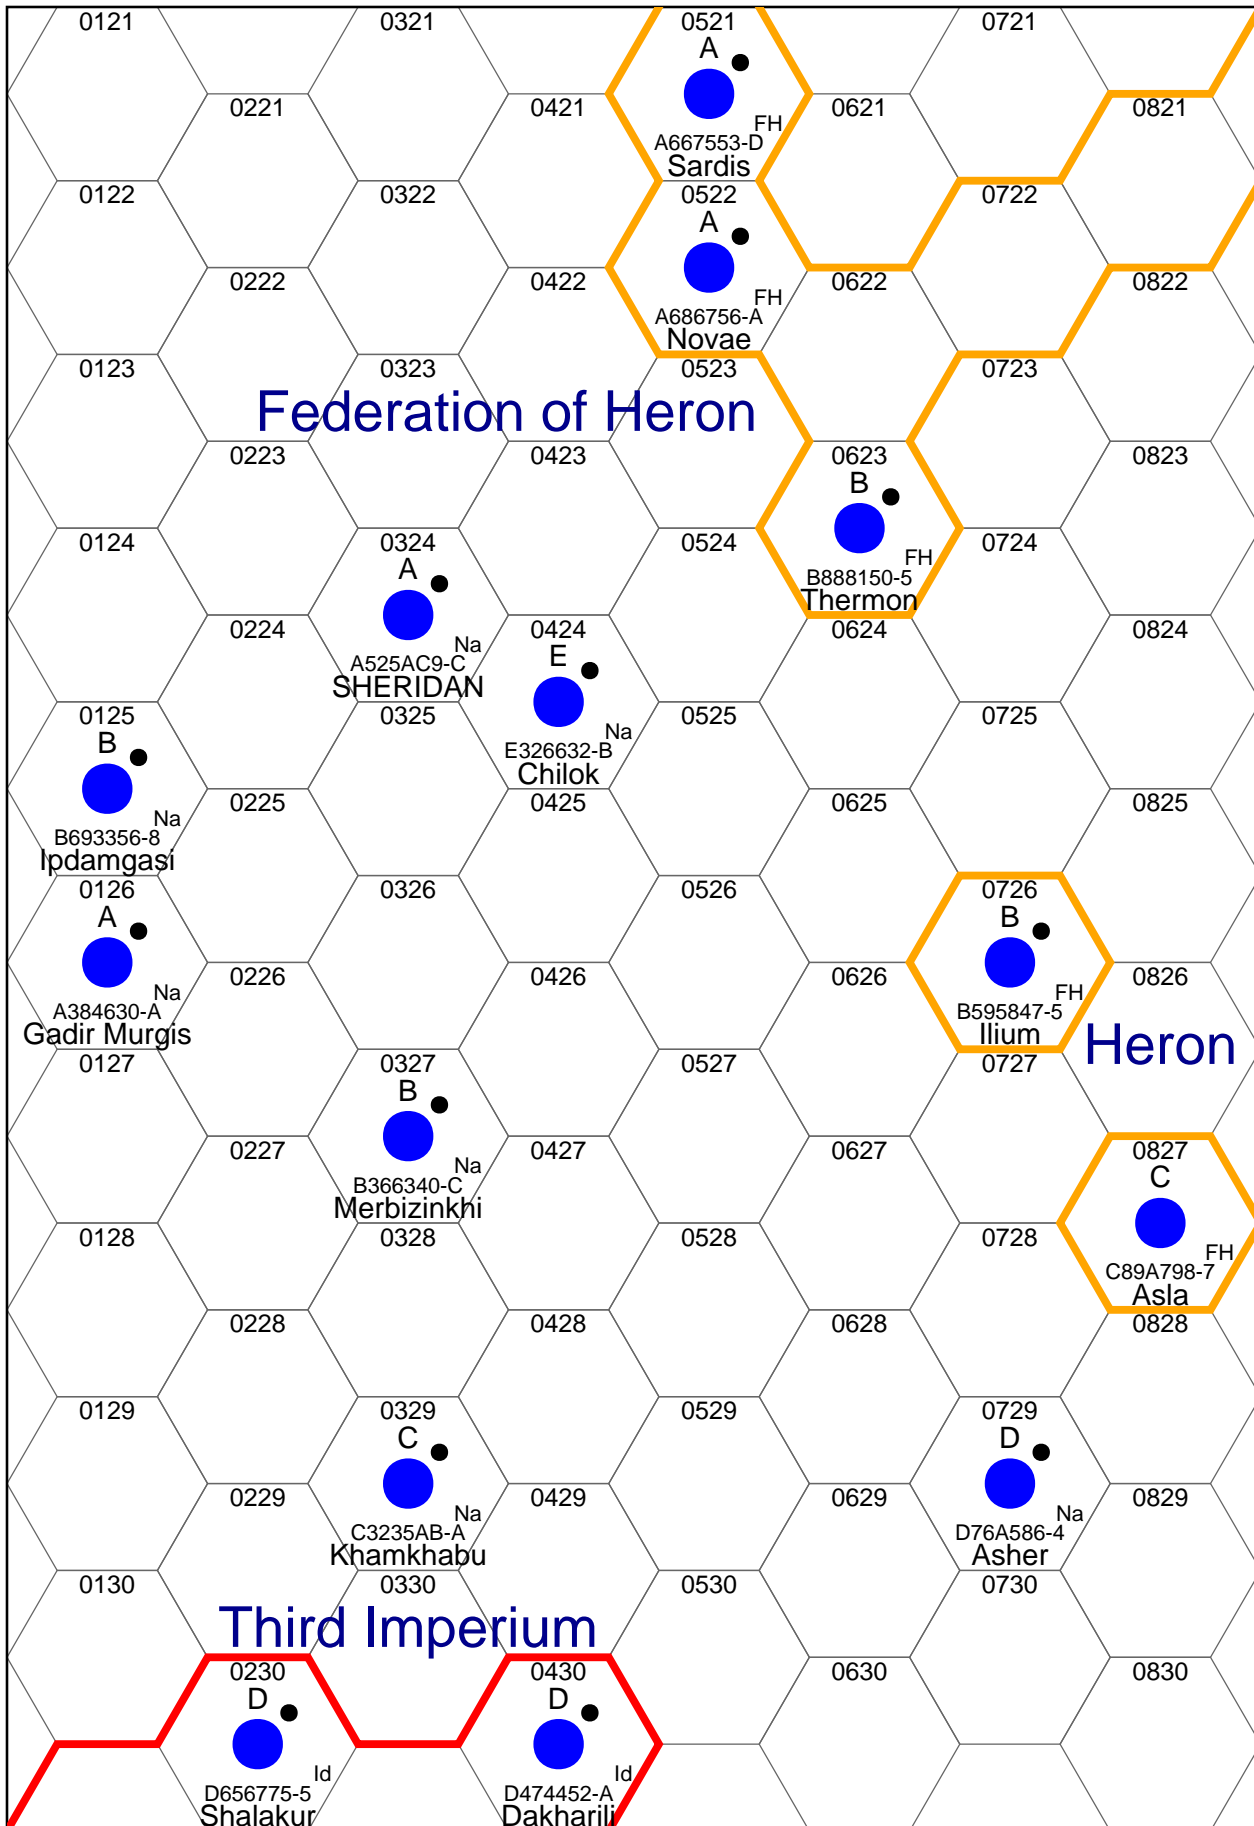

Glimmerdrift Reaches

Darkling Subsector

Glimmerdrift Reaches

Thorstone Subsector

Glimmerdrift Reaches

Tri-Empire Subsector

Glimmerdrift Reaches

Marla Subsector

Glimmerdrift Reaches

Glowing Subsector

Glimmerdrift Reaches

Kraxin Subsector

Glimmerdrift Reaches

Williamsburg Subsector

Glimmerdrift Reaches

Even Subsector

Glimmerdrift Reaches

Poonch Subsector

Glimmerdrift Reaches

Sosie Subsector

Farreach Margravate

LNR

Glimmerdrift Reaches

Ryazan Subsector

Glimmerdrift Reaches

Verge Subsector

Glimmerdrift Reaches

Zairae Subsector

Glimmerdrift Reaches

Daro Subsector