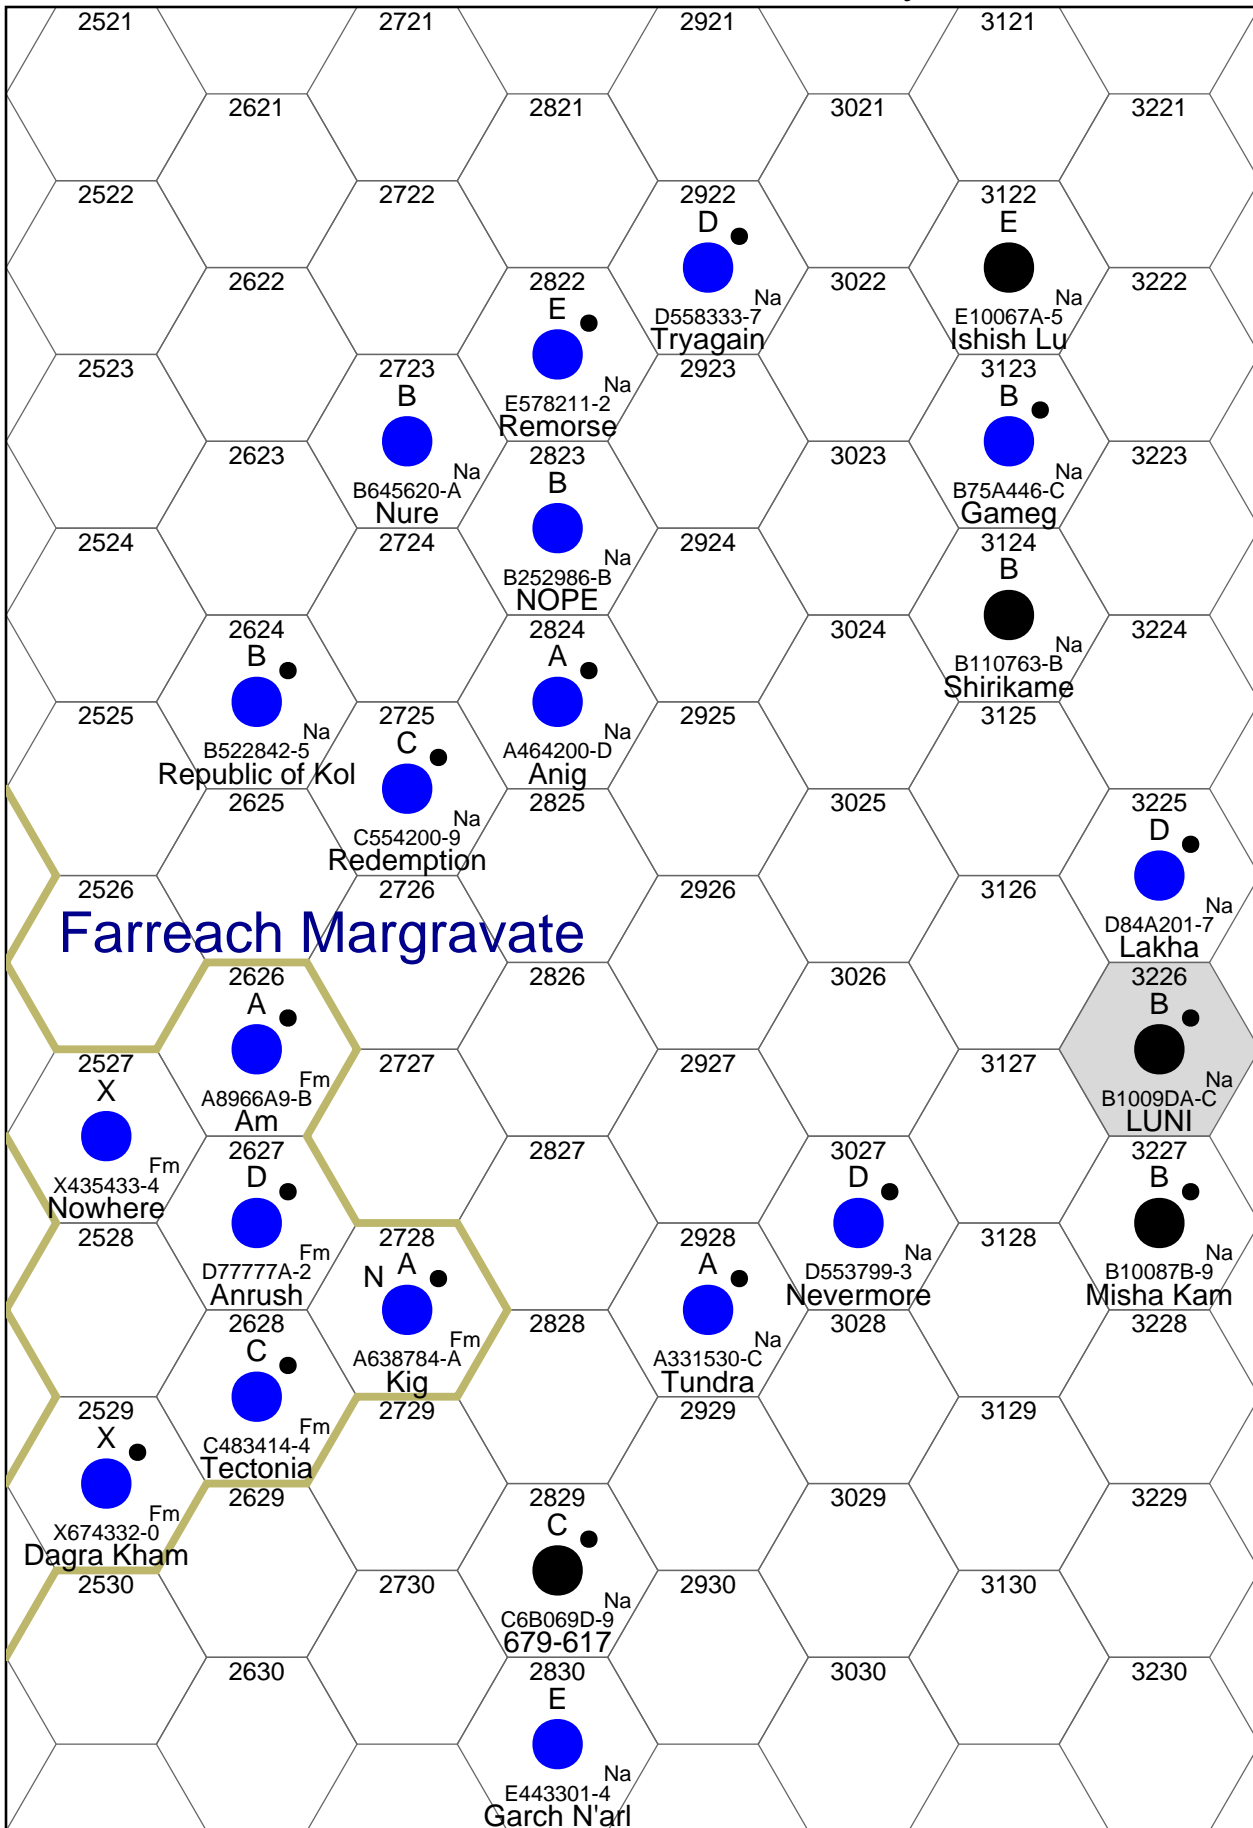

Glimmerdrift Reaches

Darkling Subsector

Glimmerdrift Reaches

Thorstone Subsector

Glimmerdrift Reaches

Tri-Empire Subsector

Glimmerdrift Reaches

Marla Subsector

Glimmerdrift Reaches

Glowing Subsector

Glimmerdrift Reaches

Kraxin Subsector

Glimmerdrift Reaches

Williamsburg Subsector

Glimmerdrift Reaches

Even Subsector

Glimmerdrift Reaches

Poonch Subsector

Glimmerdrift Reaches

Sosie Subsector

Farreach Margravate

LNR

Glimmerdrift Reaches

Ryazan Subsector

Glimmerdrift Reaches

Verge Subsector

Glimmerdrift Reaches

Zairae Subsector

Glimmerdrift Reaches

Daro Subsector