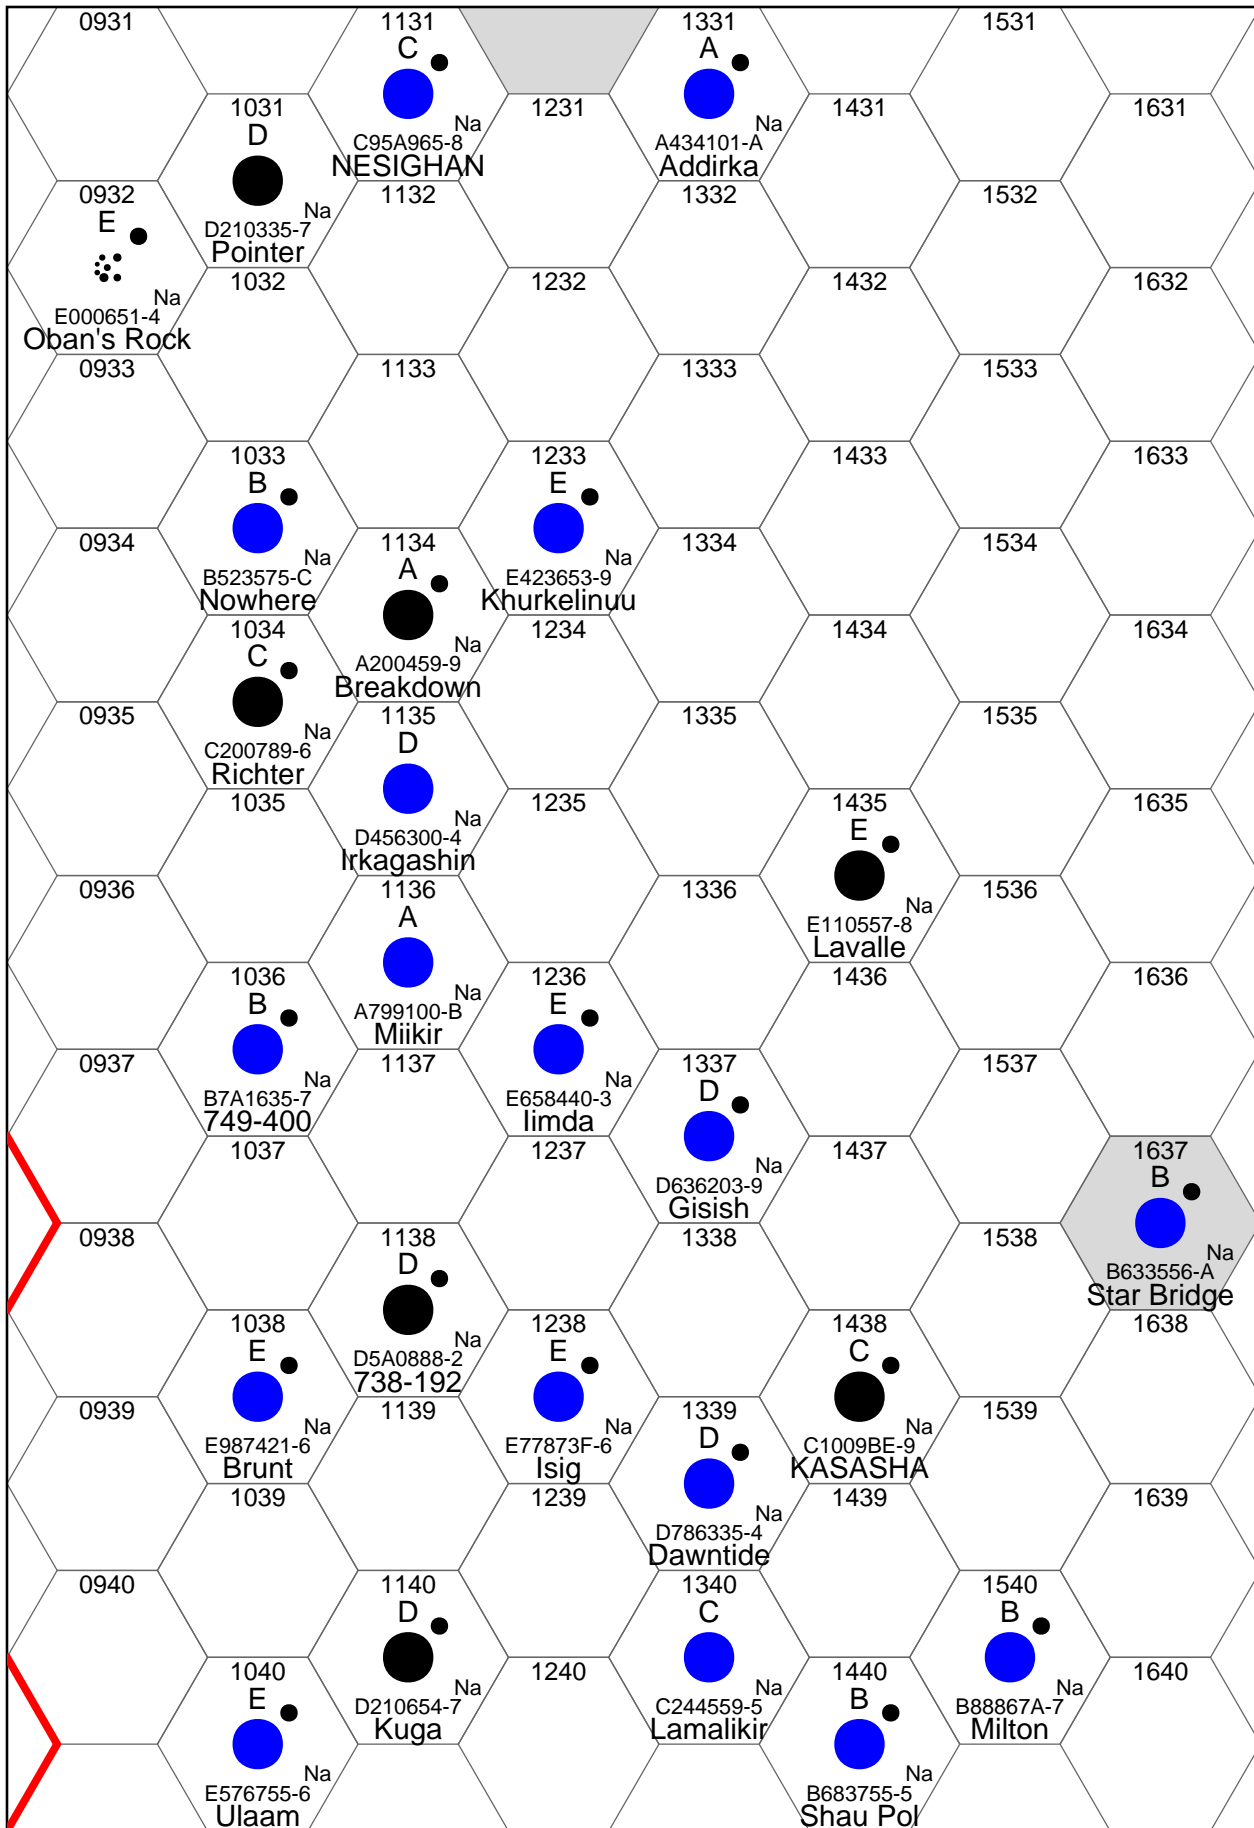

Glimmerdrift Reaches

Darkling Subsector

Glimmerdrift Reaches

Thorstone Subsector

Glimmerdrift Reaches

Tri-Empire Subsector

Glimmerdrift Reaches

Marla Subsector

Glimmerdrift Reaches

Glowing Subsector

Glimmerdrift Reaches

Kraxin Subsector

Glimmerdrift Reaches

Williamsburg Subsector

Glimmerdrift Reaches

Even Subsector

Glimmerdrift Reaches

Poonch Subsector

Glimmerdrift Reaches

Sosie Subsector

Farreach Margravate

LNR

Glimmerdrift Reaches

Ryazan Subsector

Glimmerdrift Reaches

Verge Subsector

Glimmerdrift Reaches

Zairae Subsector

Glimmerdrift Reaches

Daro Subsector