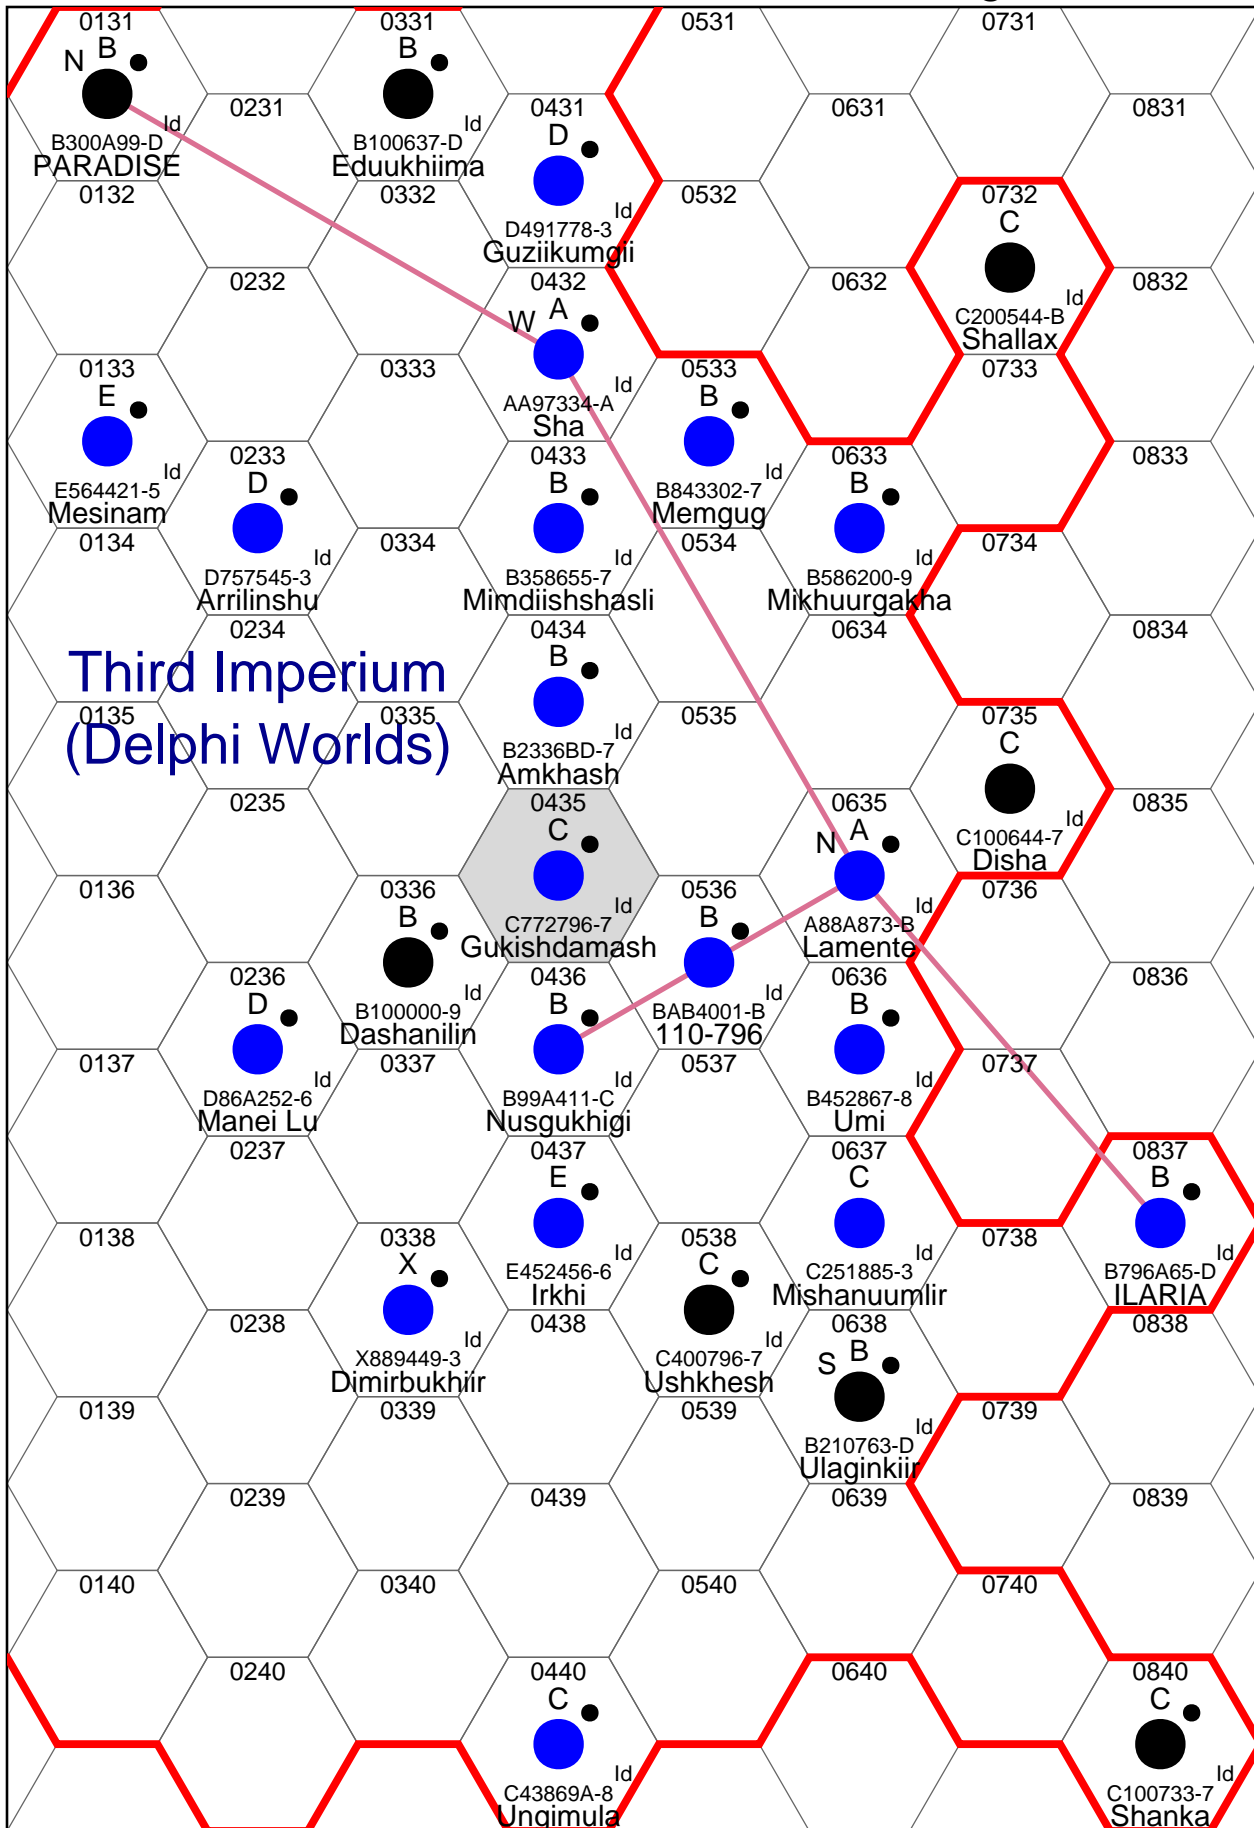

Glimmerdrift Reaches

Darkling Subsector

Glimmerdrift Reaches

Thorstone Subsector

Glimmerdrift Reaches

Tri-Empire Subsector

Glimmerdrift Reaches

Marla Subsector

Glimmerdrift Reaches

Glowing Subsector

Glimmerdrift Reaches

Kraxin Subsector

Glimmerdrift Reaches

Williamsburg Subsector

Glimmerdrift Reaches

Even Subsector

Glimmerdrift Reaches

Poonch Subsector

Glimmerdrift Reaches

Sosie Subsector

Farreach Margravate

LNR

Glimmerdrift Reaches

Ryazan Subsector

Glimmerdrift Reaches

Verge Subsector

Glimmerdrift Reaches

Zairae Subsector

Glimmerdrift Reaches

Daro Subsector