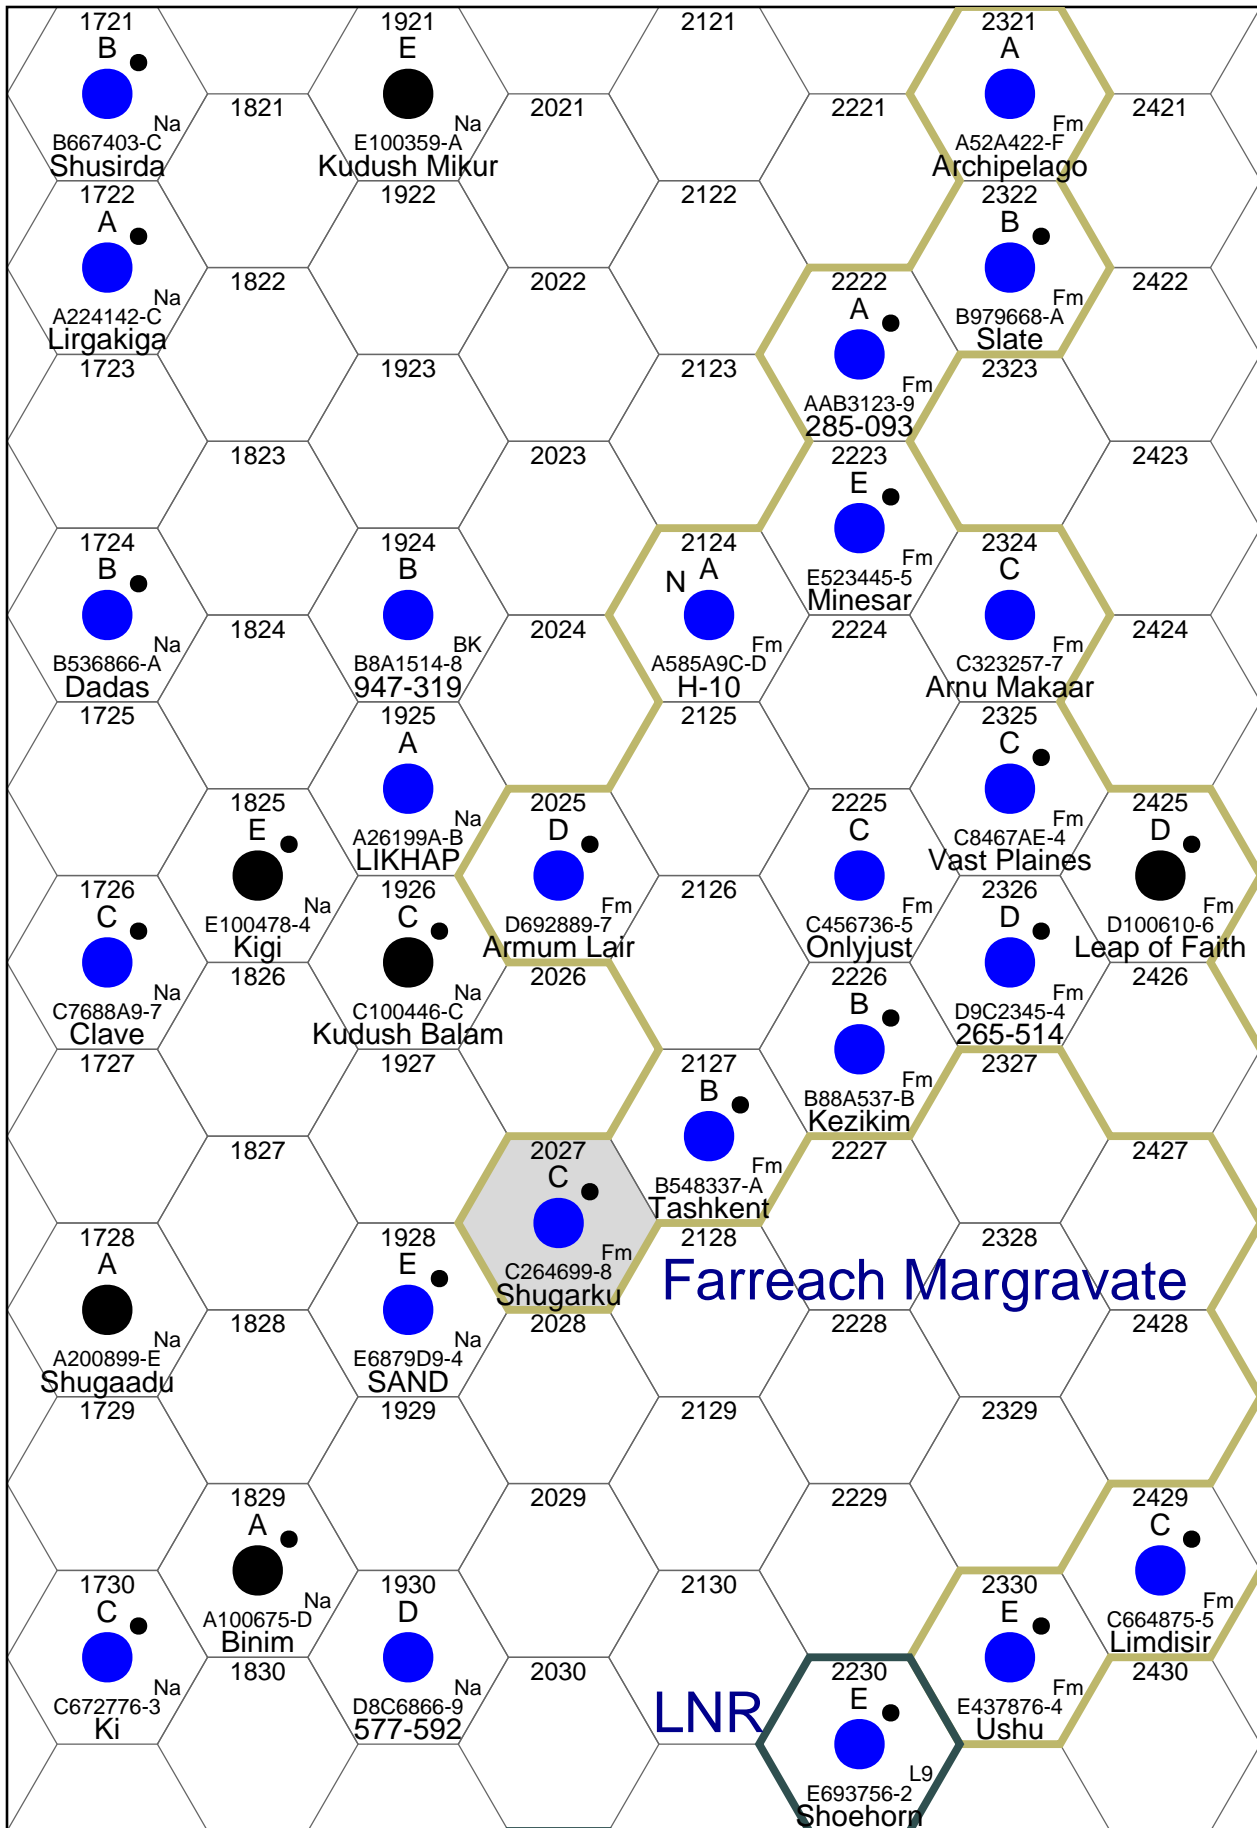

Glimmerdrift Reaches

Darkling Subsector

Glimmerdrift Reaches

Thorstone Subsector

Glimmerdrift Reaches

Tri-Empire Subsector

Glimmerdrift Reaches

Marla Subsector

Glimmerdrift Reaches

Glowing Subsector

Glimmerdrift Reaches

Kraxin Subsector

Glimmerdrift Reaches

Williamsburg Subsector

Glimmerdrift Reaches

Even Subsector

Glimmerdrift Reaches

Poonch Subsector

Glimmerdrift Reaches

Sosie Subsector

Farreach Margravate

LNR

Glimmerdrift Reaches

Ryazan Subsector

Glimmerdrift Reaches

Verge Subsector

Glimmerdrift Reaches

Zairae Subsector

Glimmerdrift Reaches

Daro Subsector