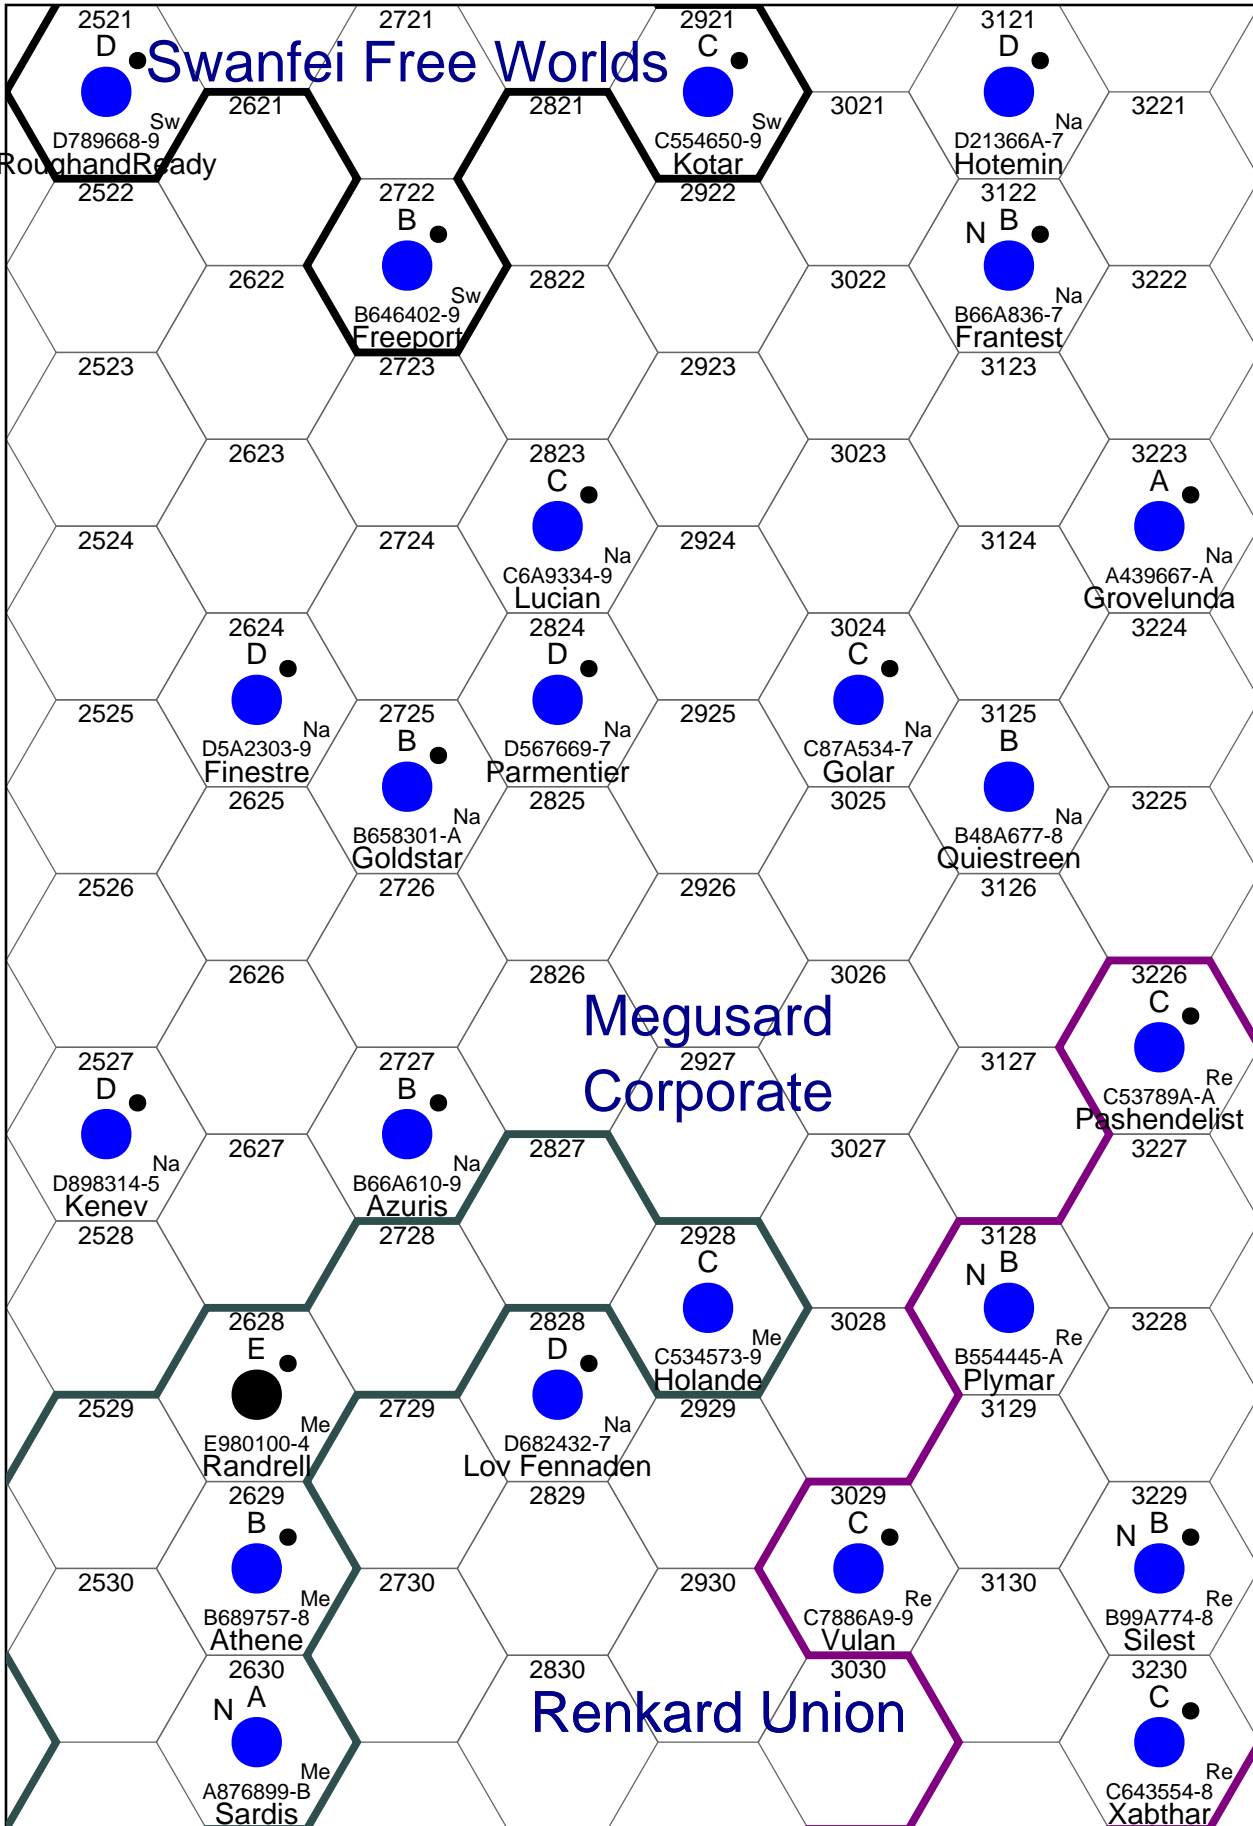

Gateway Sector

Darksky Subsector

Gateway Sector

Atoon Subsector

Gateway Sector

Denkard Subsector

Gateway Sector

Lowton Subsector

Gateway Sector

Abysm Subsector

Gateway Sector

Windfleet Subsector

Gateway Sector

Castra Subsector

Gateway Sector

Forcett Subsector

Gateway Sector

Arconna Subsector

Gateway Sector

Beckann Subsector

Gateway Sector

Ashton Subsector

Gateway Sector

Riftin Subsector

Gateway Sector

Owensbee Subsector

Gateway Sector

Ariel Subsector

Gateway Sector

Cinder Subsector

Gateway Sector

Farina Subsector