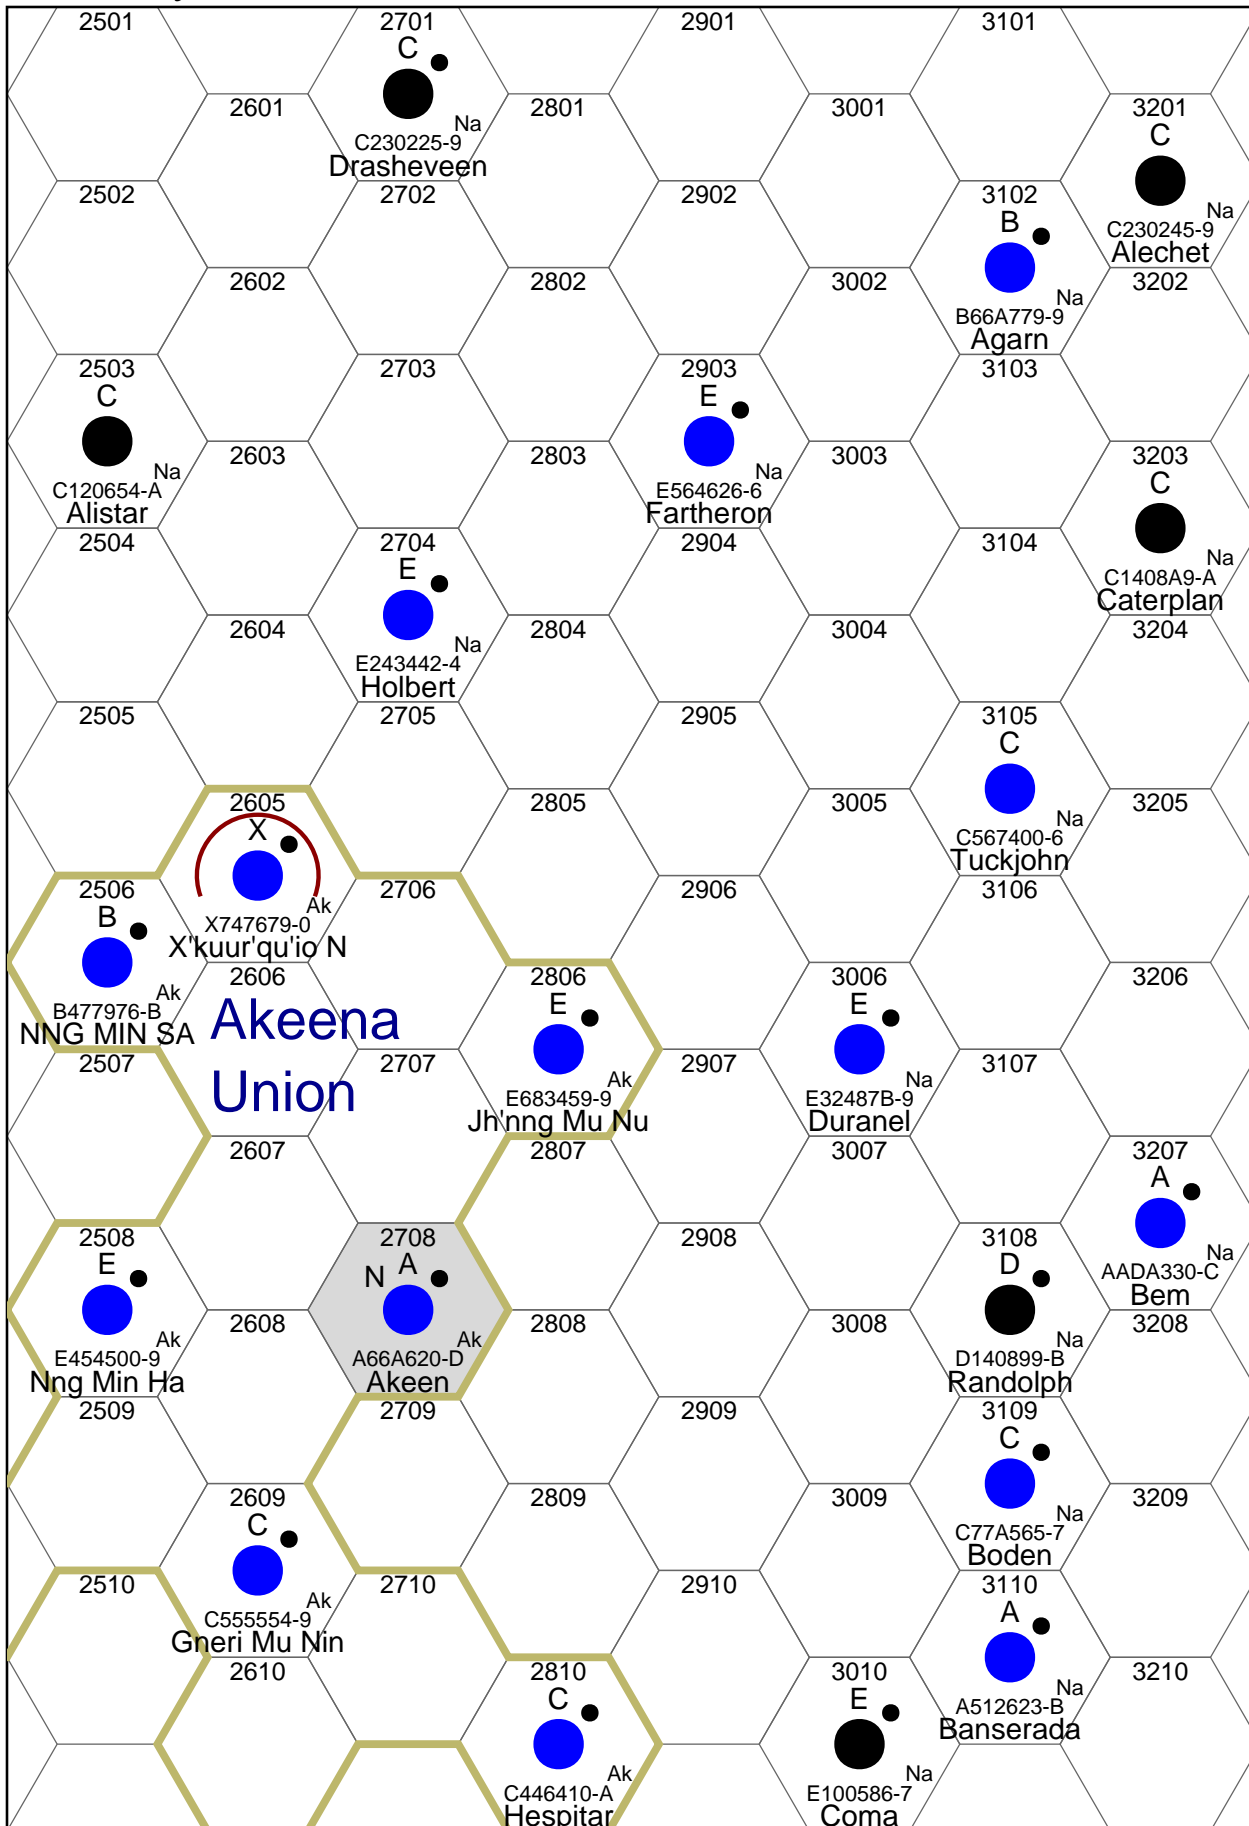

Gateway Sector

Darksky Subsector

Gateway Sector

Atoon Subsector

Gateway Sector

Denkard Subsector

Gateway Sector

Lowton Subsector

Gateway Sector

Abysm Subsector

Gateway Sector

Windfleet Subsector

Gateway Sector

Castra Subsector

Gateway Sector

Forcett Subsector

Gateway Sector

Arconna Subsector

Gateway Sector

Beckann Subsector

Gateway Sector

Ashton Subsector

Gateway Sector

Riftin Subsector

Gateway Sector

Owensbee Subsector

Gateway Sector

Ariel Subsector

Gateway Sector

Cinder Subsector

Gateway Sector

Farina Subsector