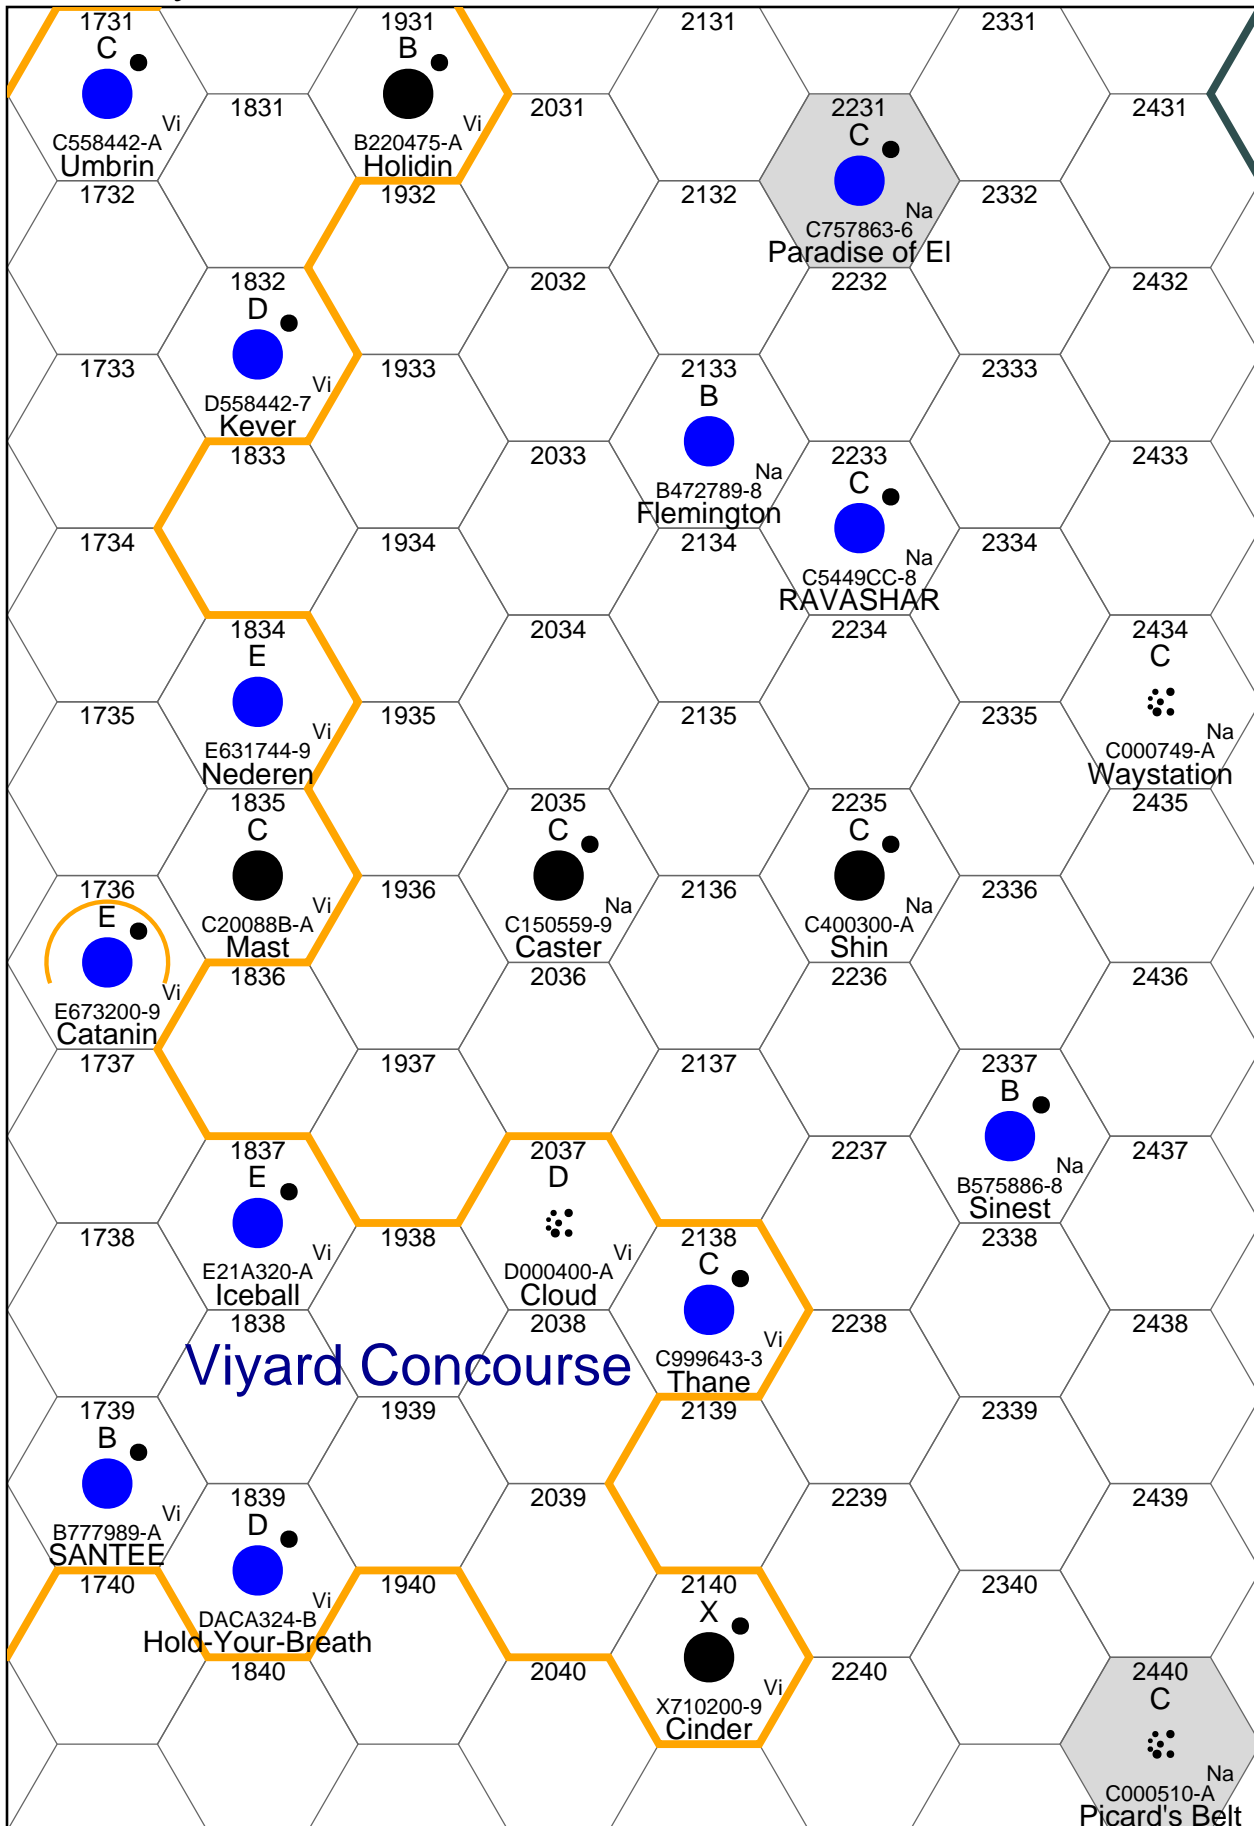

Gateway Sector

Darksky Subsector

Gateway Sector

Atoon Subsector

Gateway Sector

Denkard Subsector

Gateway Sector

Lowton Subsector

Gateway Sector

Abysm Subsector

Gateway Sector

Windfleet Subsector

Gateway Sector

Castra Subsector

Gateway Sector

Forcett Subsector

Gateway Sector

Arconna Subsector

Gateway Sector

Beckann Subsector

Gateway Sector

Ashton Subsector

Gateway Sector

Riftin Subsector

Gateway Sector

Owensbee Subsector

Gateway Sector

Ariel Subsector

Gateway Sector

Cinder Subsector

Gateway Sector

Farina Subsector