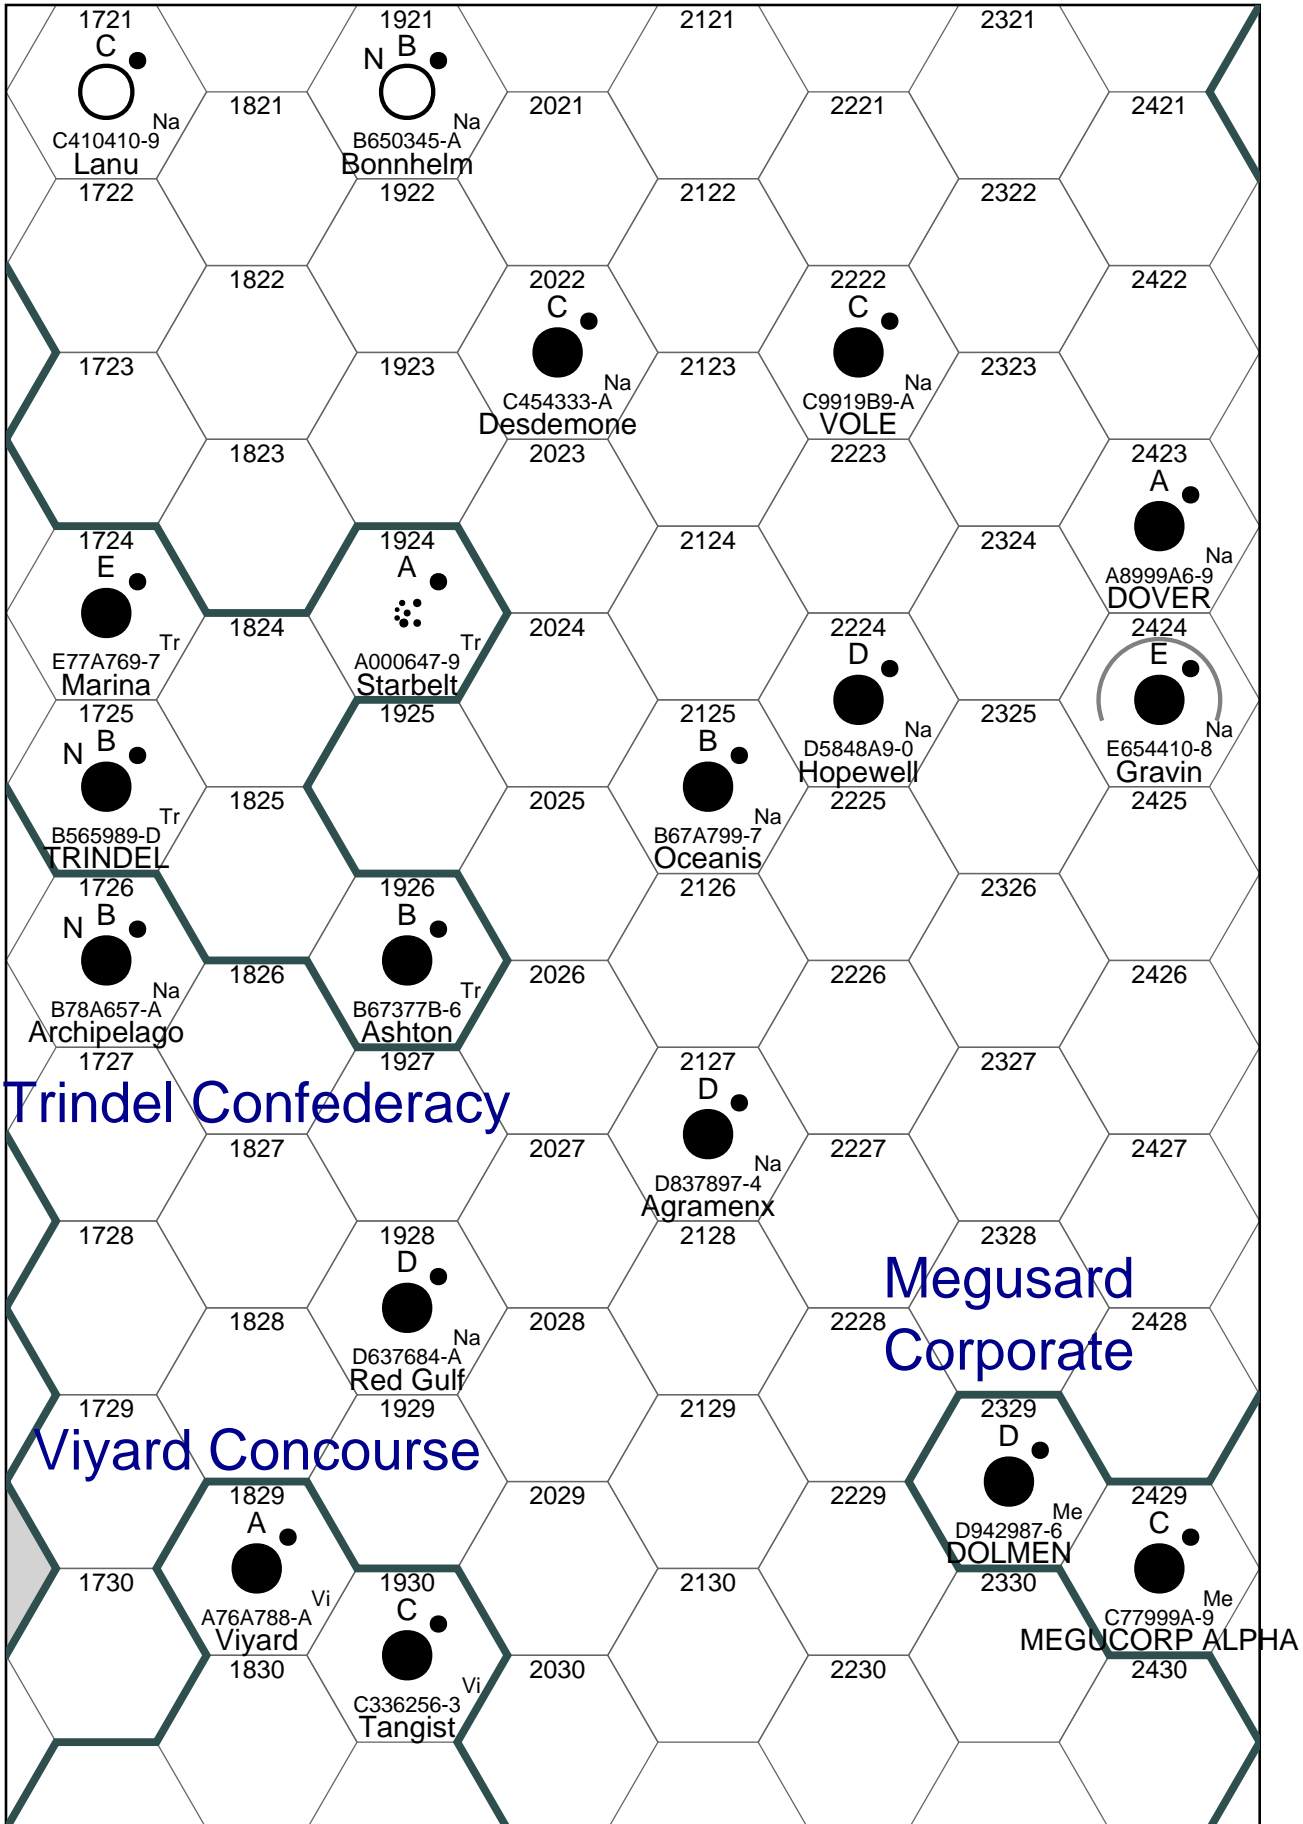

Gateway Sector

Darksky Subsector

Gateway Sector

Atoon Subsector

Gateway Sector

Denkard Subsector

Gateway Sector

Lowton Subsector

Gateway Sector

Abysm Subsector

Gateway Sector

Windfleet Subsector

Gateway Sector

Castra Subsector

Plavian League

Gateway Sector

Forcett Subsector

Gateway Sector

Arconna Subsector

Gateway Sector

Beckann Subsector

Gateway Sector

Ashton Subsector

Gateway Sector

Owensbee Subsector

Gateway Sector

Ariel Subsector

Gateway Sector

Cinder Subsector

Gateway Sector

Farina Subsector