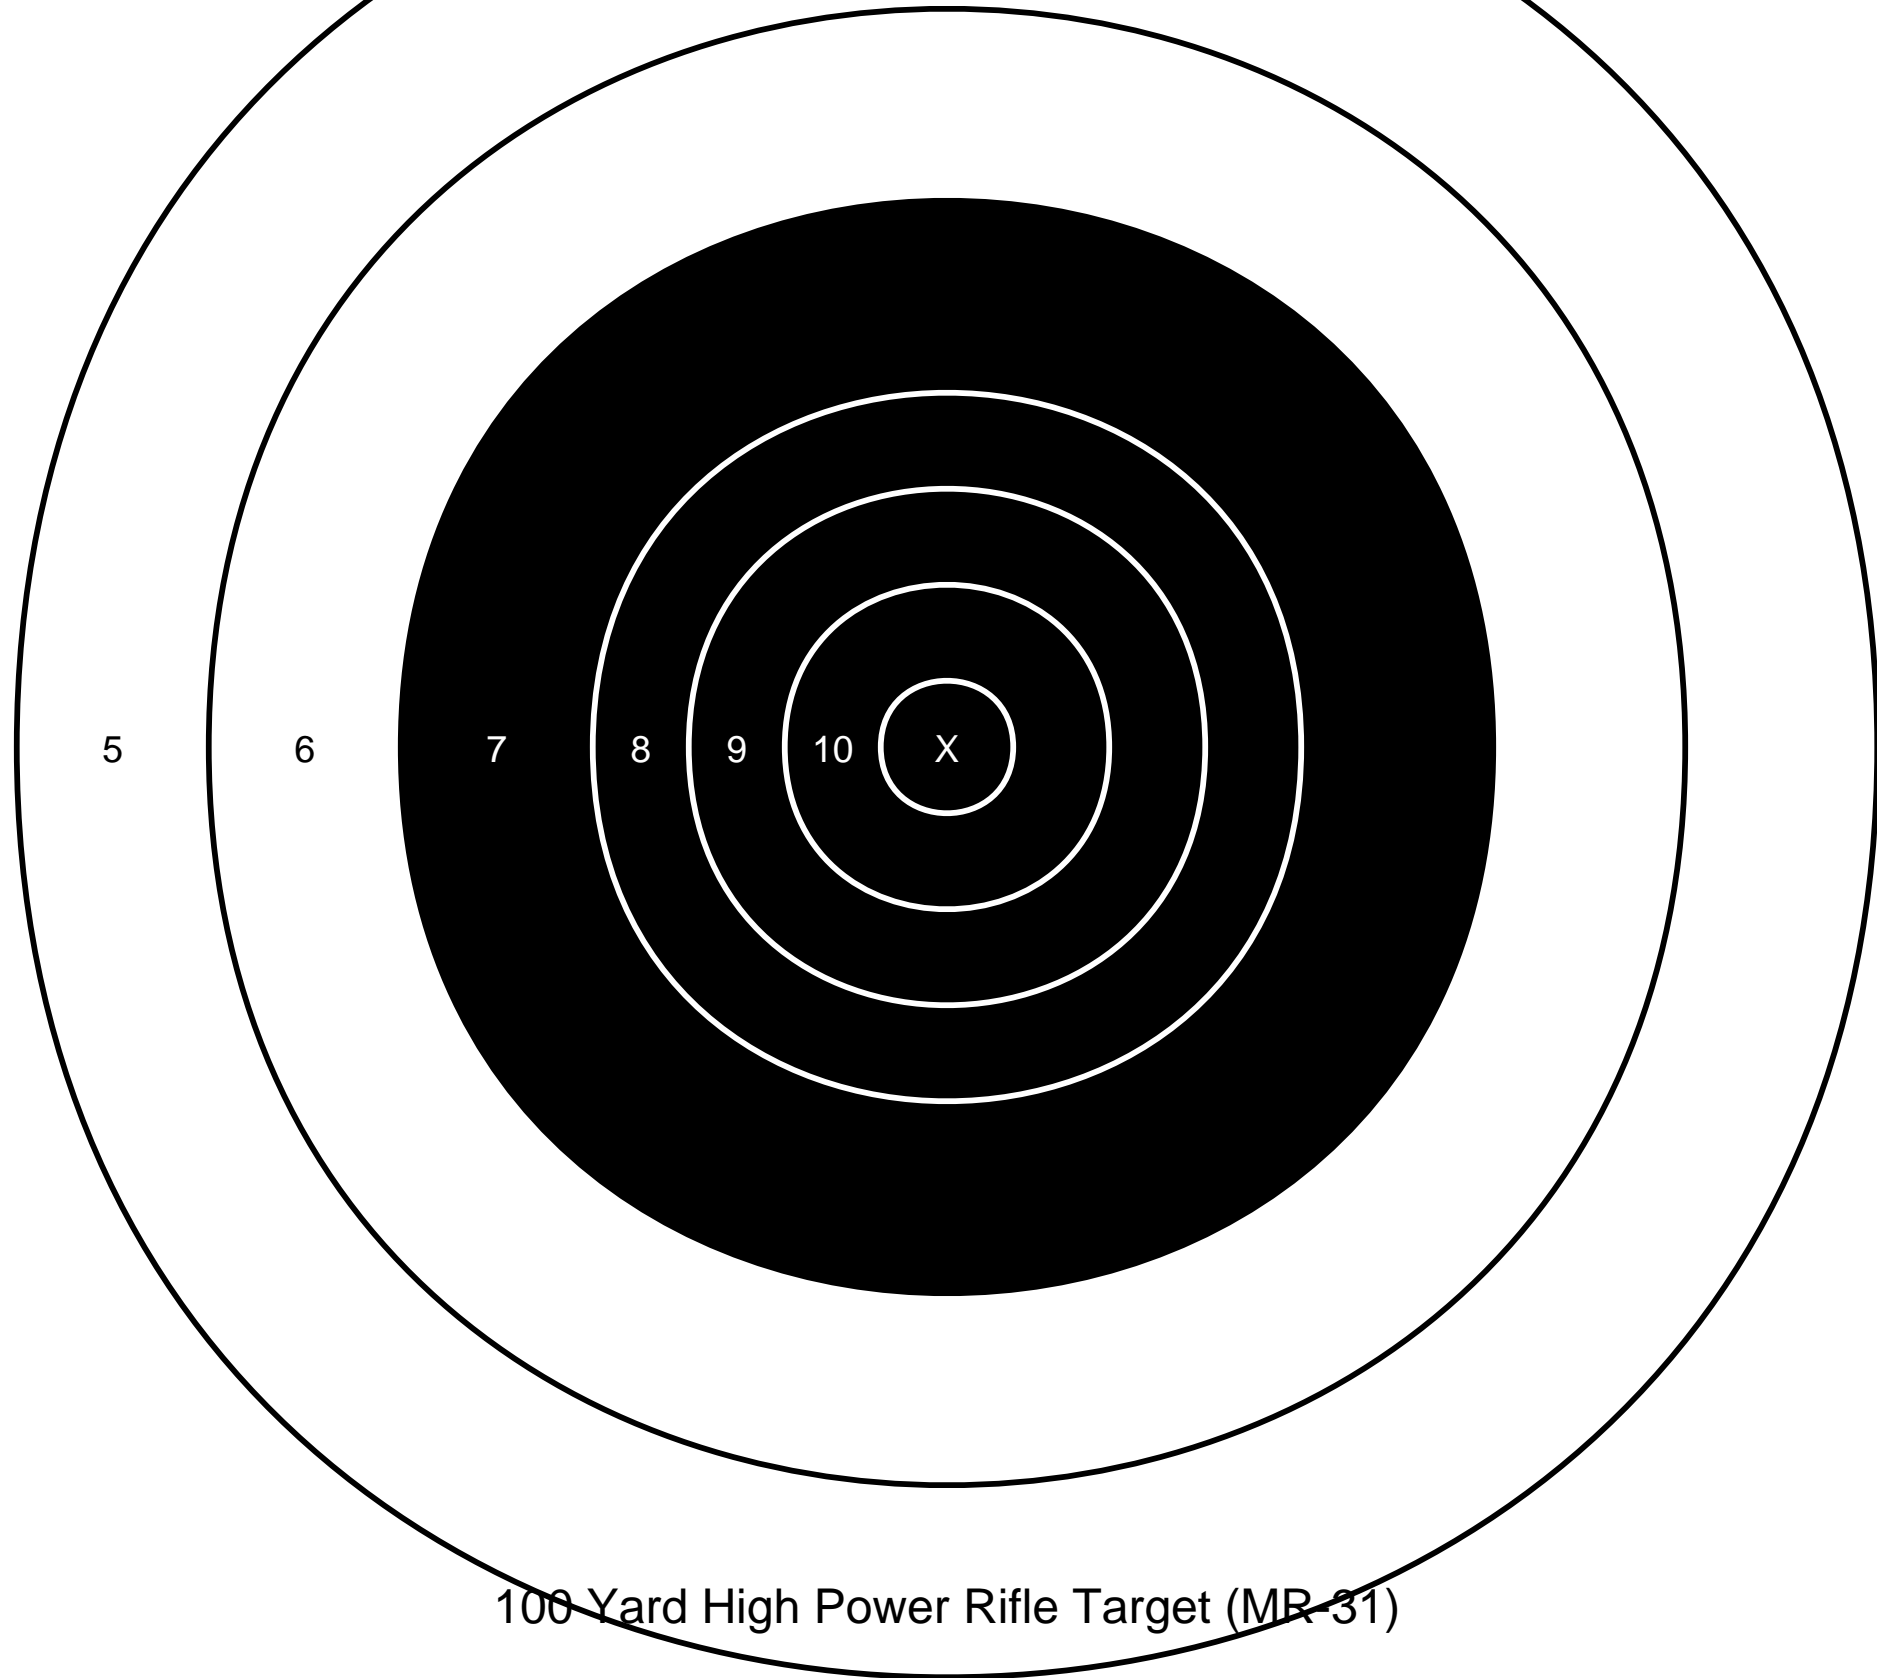

100 Yard High Power Rifle Target (MR-31)

100 Yard High Power Rifle Target (MR-31)