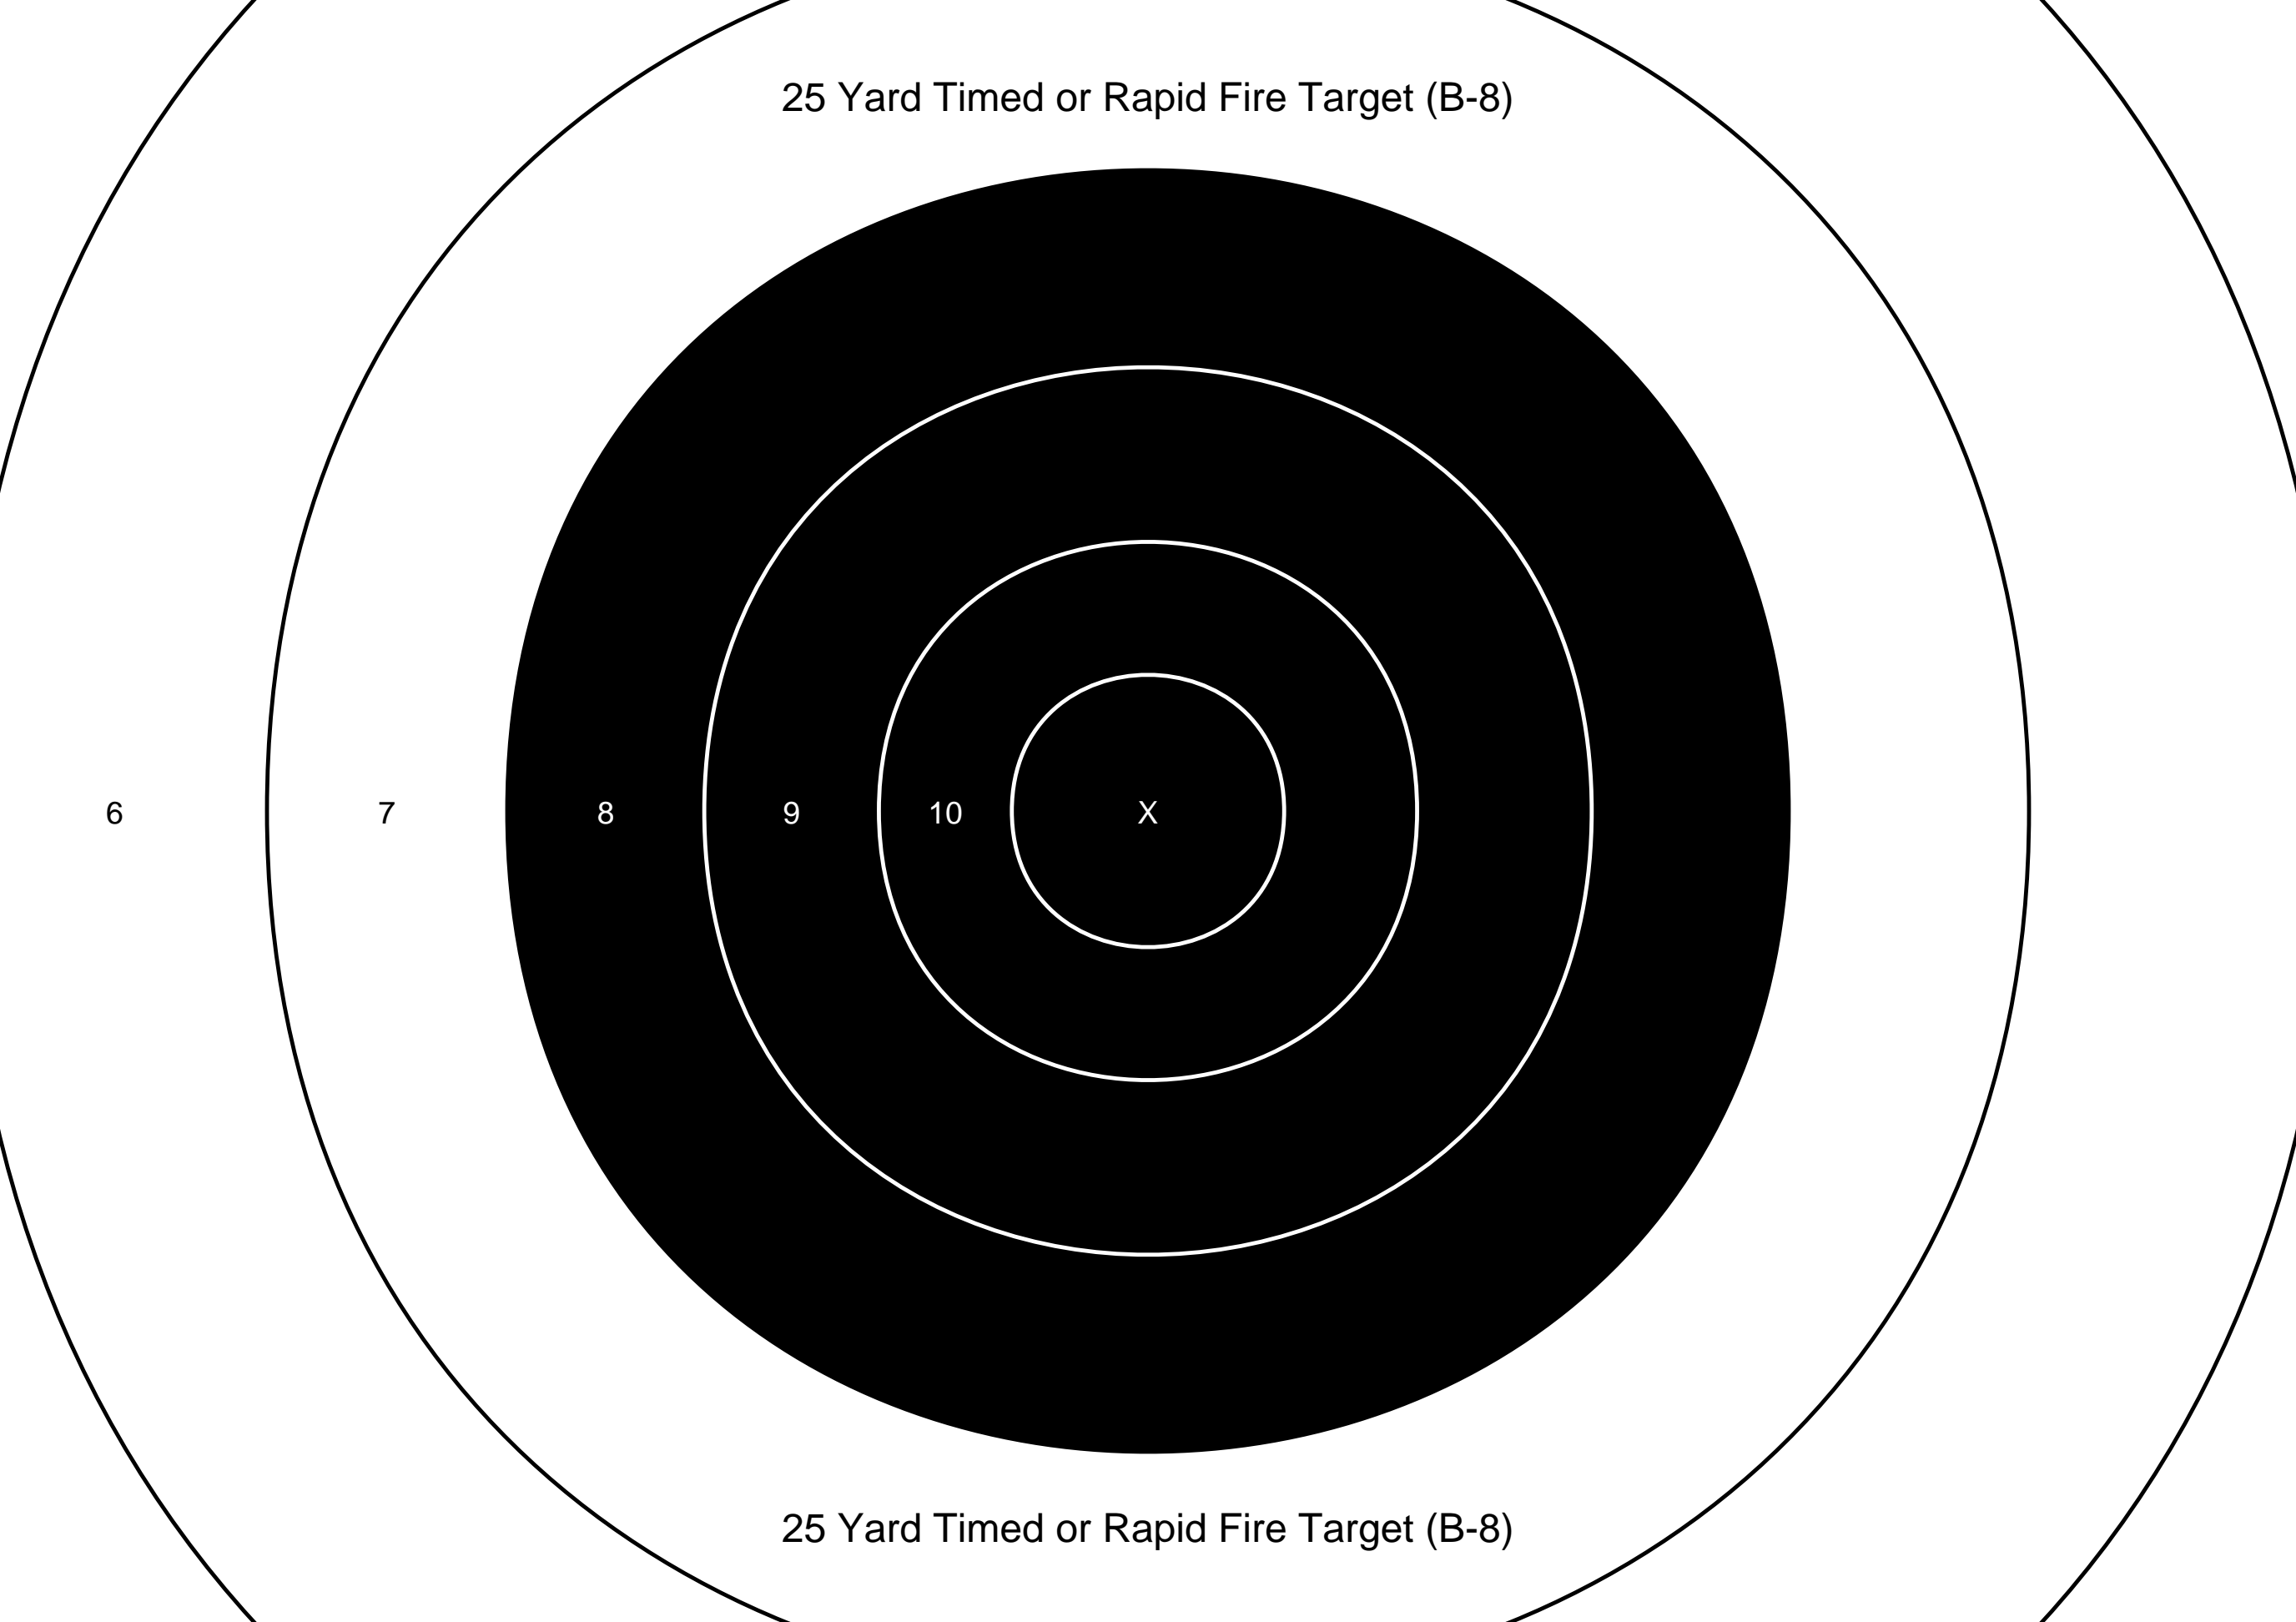

25 Yard Timed or Rapid Fire Target (B-8)

6

7

8

9

10

X

25 Yard Timed or Rapid Fire Target (B-8)