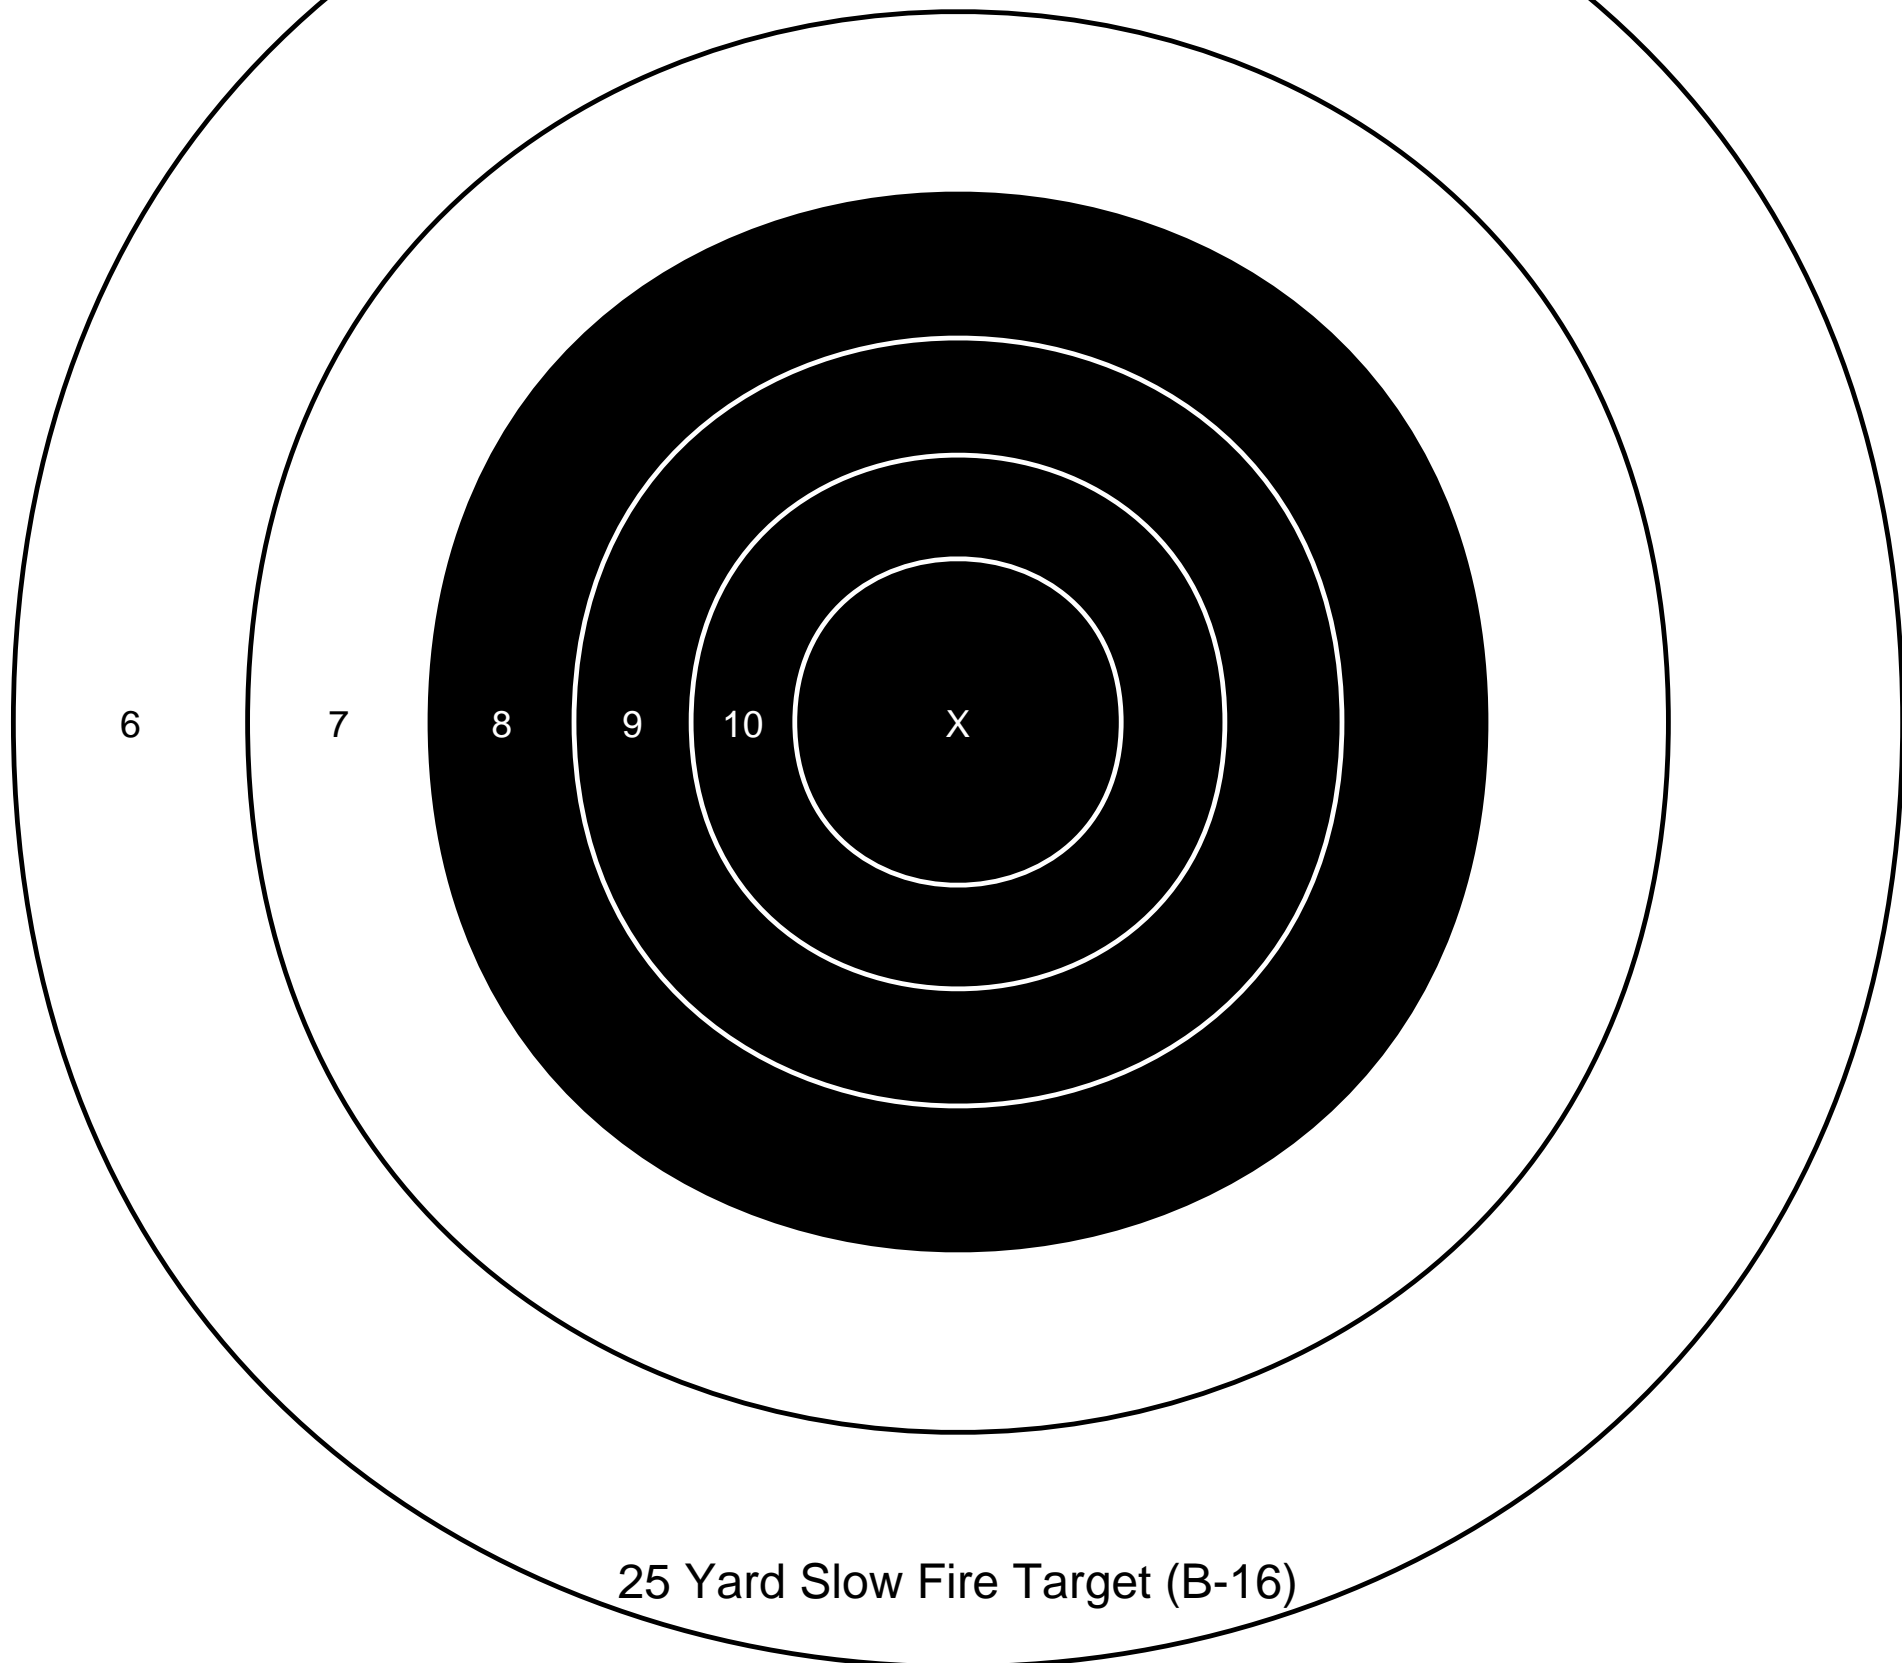

25 Yard Slow Fire Target (B-16)

6

7

8

9

10

X

25 Yard Slow Fire Target (B-16)